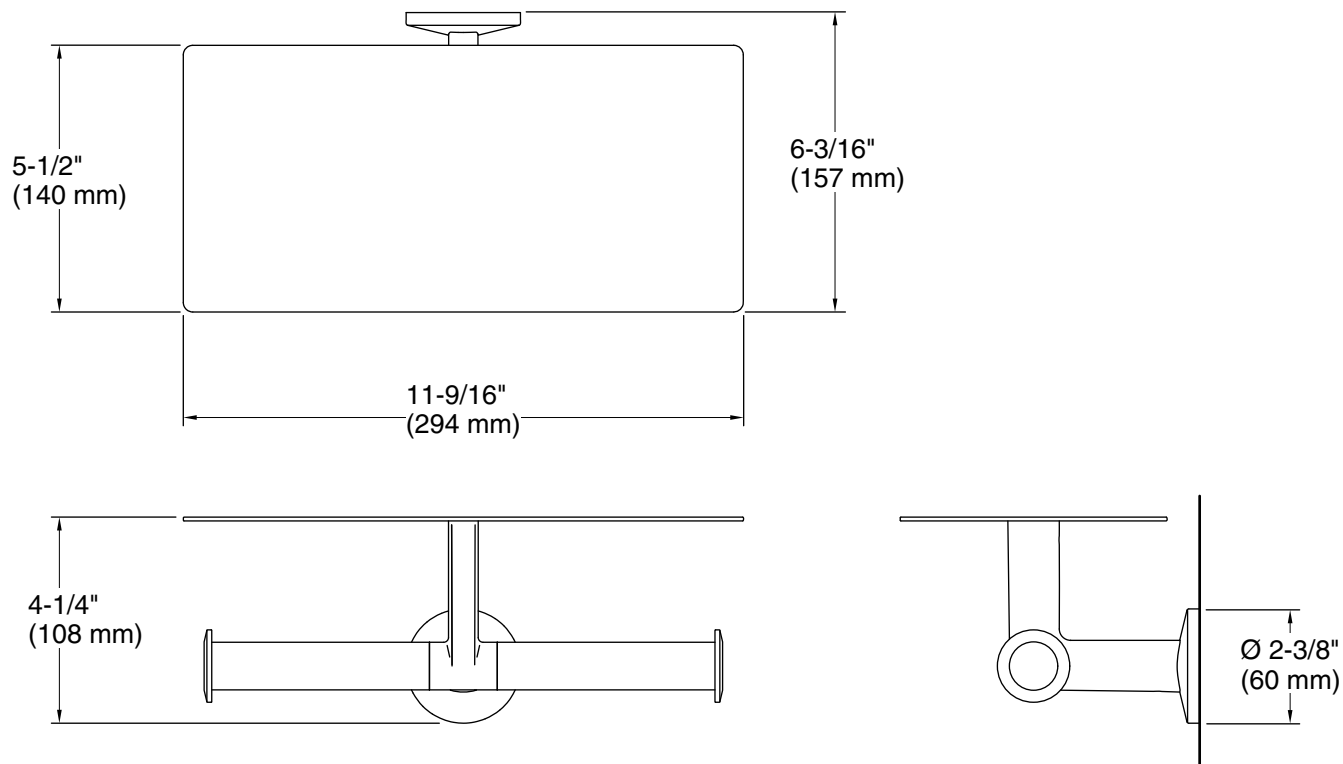

Technical Information

All product dimensions are nominal.

Material: Zinc, Brass

Notes

Install this product according to the installation instructions.

CAUTION: Risk of personal injury. Do not install these products in any area where they are likely to be used inadvertently as a grab bar or support bar. These products are not designed or intended for use as a grab bar or support bar.