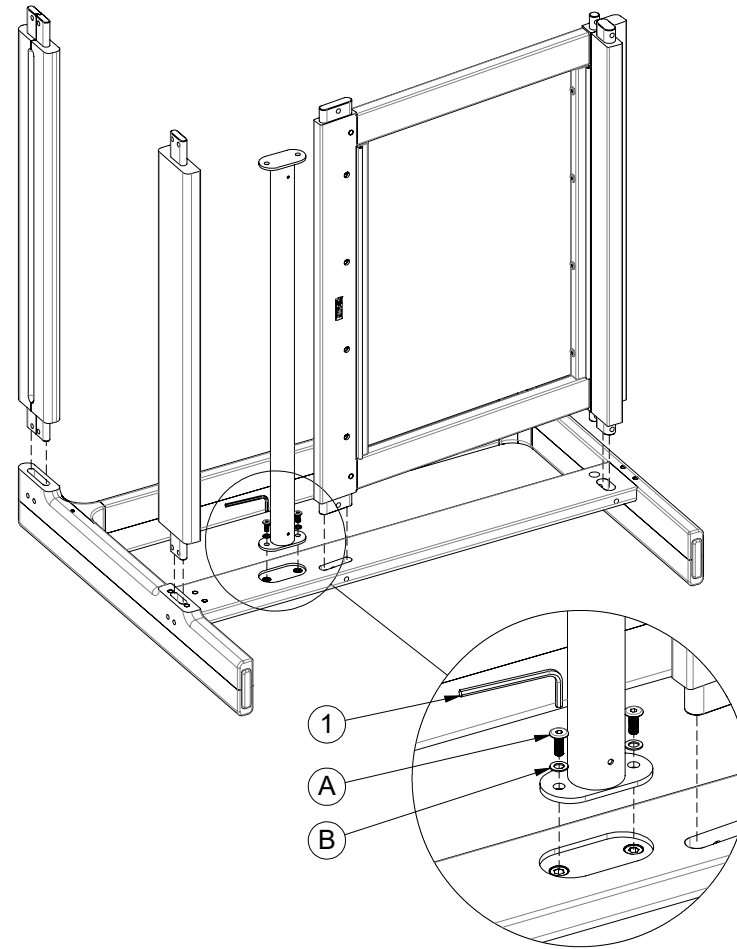

9810F / 981

Loop Lounge Chair /
Loop - Lounge Chair Rail + Straps X5

1

A
x2

B
x2

2

A
x2

B
x2

3

C
x2

4

E
x8

5

6

USAGE