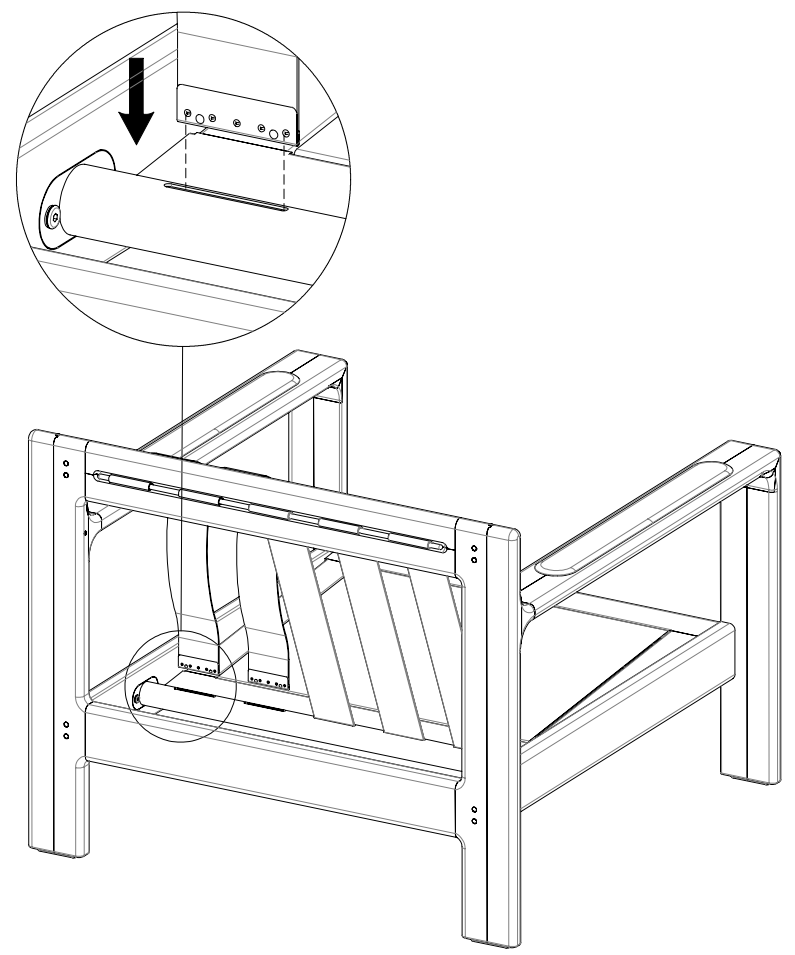

9810F / 981

Loop Lounge Chair /
Loop - Lounge Chair Rail + Straps X5

1

A
x2

B
x2

2

A
x2

B
x2

3

C
x2

4

E
x8

5

6

USAGE