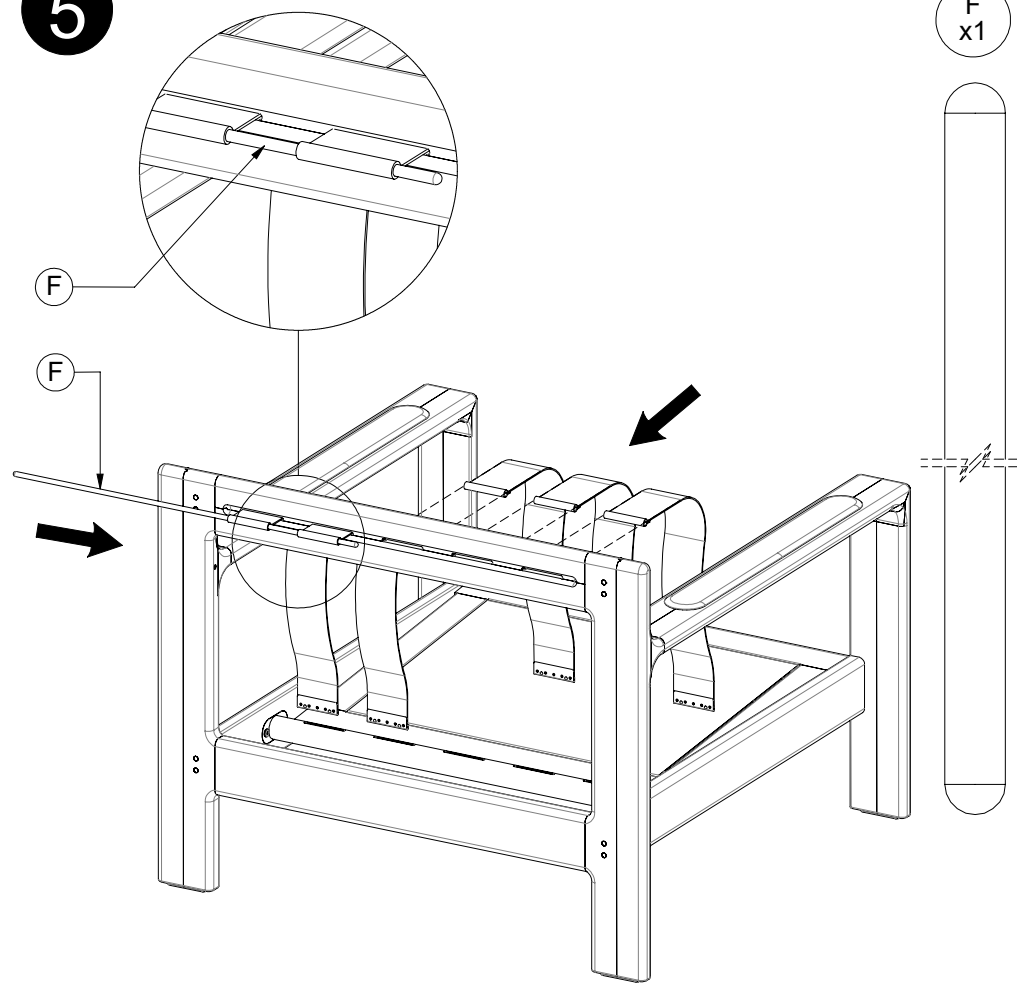

9810F / 981

Loop Lounge Chair /
Loop - Lounge Chair Rail + Straps X5

1

A
x2

B
x2

2

A
x2

B
x2

3

C
x2

4

E
x8

5

6

USAGE