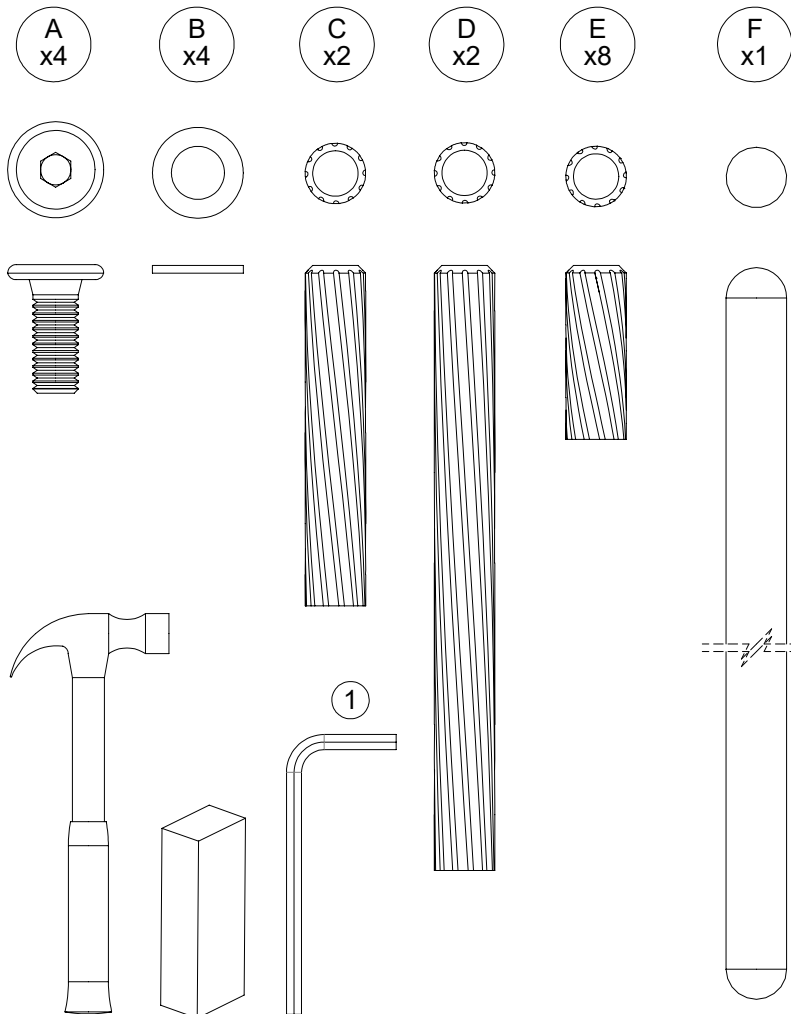

9810F / 981

Loop Lounge Chair /
Loop - Lounge Chair Rail + Straps X5

1

A
x2

B
x2

2

A
x2

B
x2

3

C
x2

4

E
x8

5

6

USAGE