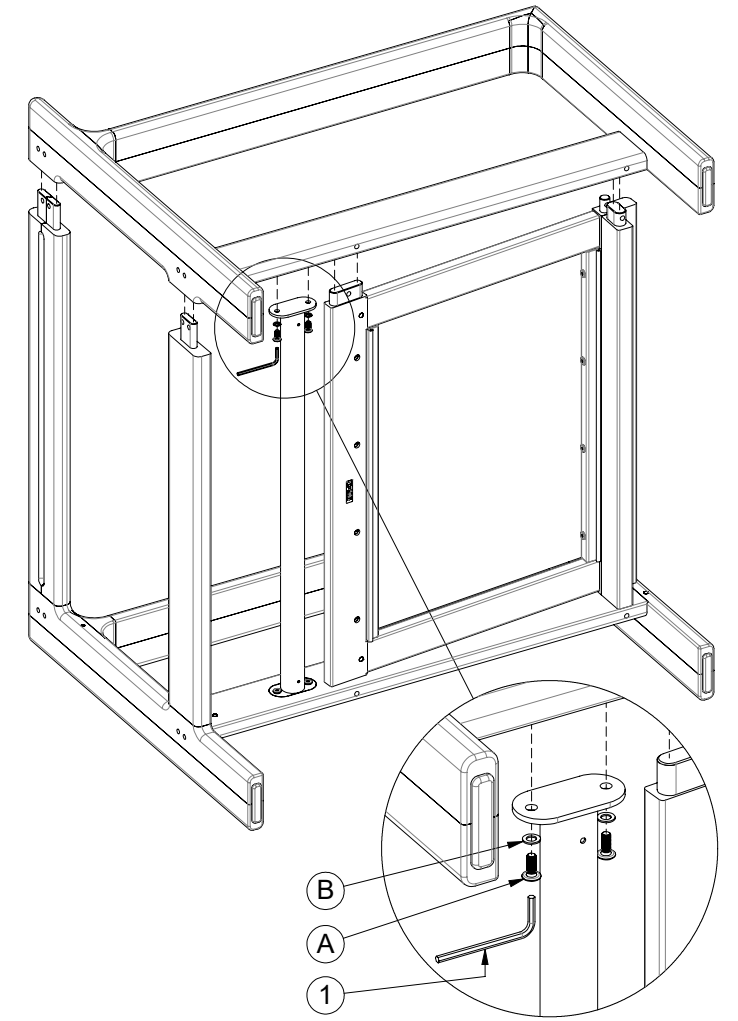

9810F / 981

Loop Lounge Chair /
Loop - Lounge Chair Rail + Straps X5

1

A
x2

B
x2

2

A
x2

B
x2

3

C
x2

4

E
x8

5

6

USAGE