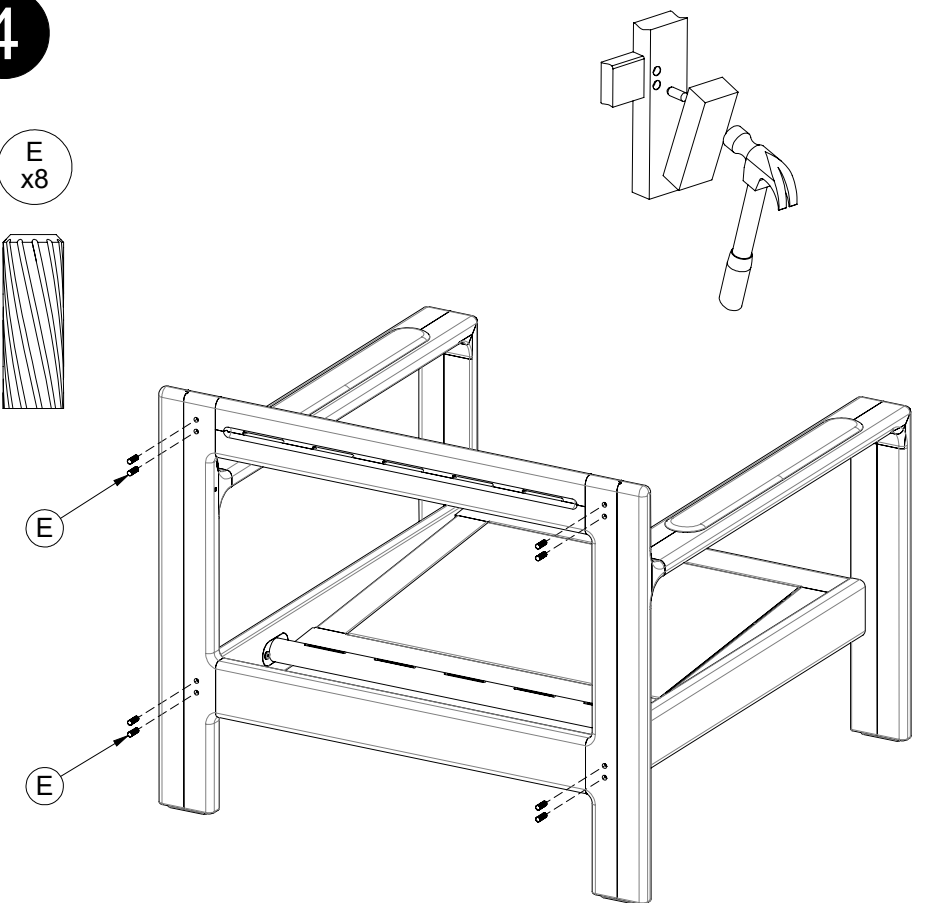

9810F / 981

Loop Lounge Chair /
Loop - Lounge Chair Rail + Straps X5

1

A
x2

B
x2

2

A
x2

B
x2

3

C
x2

4

E
x8

5

6

USAGE