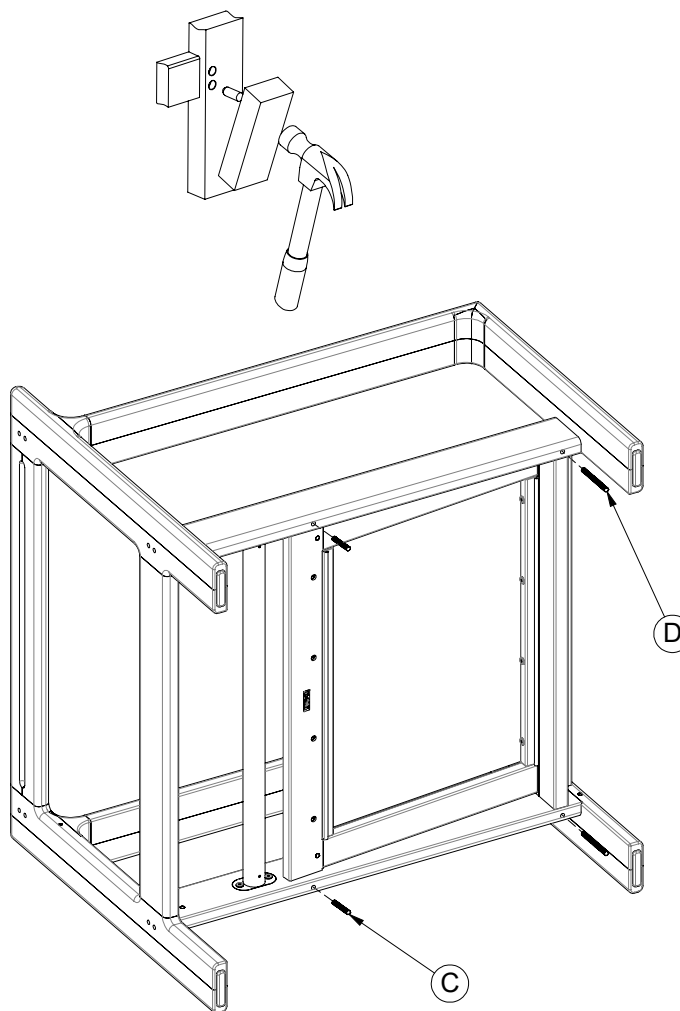

9810F / 981

Loop Lounge Chair /
Loop - Lounge Chair Rail + Straps X5

1

A
x2

B
x2

2

A
x2

B
x2

3

C
x2

4

E
x8

5

6

USAGE