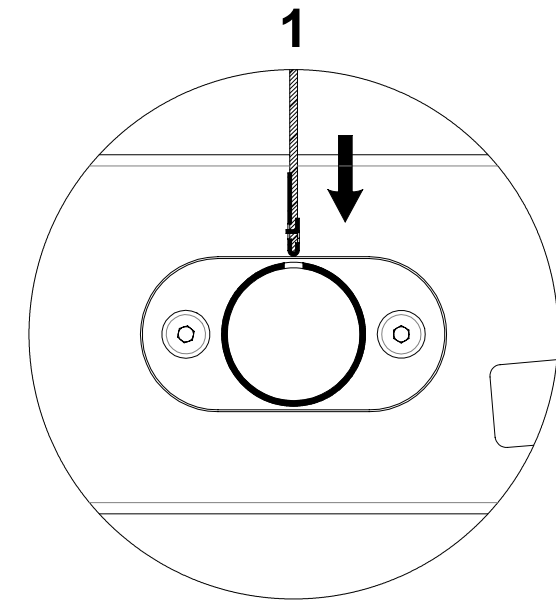

9810F / 981

Loop Lounge Chair /
Loop - Lounge Chair Rail + Straps X5

1

A
x2

B
x2

2

A
x2

B
x2

3

C
x2

4

E
x8

5

6

USAGE