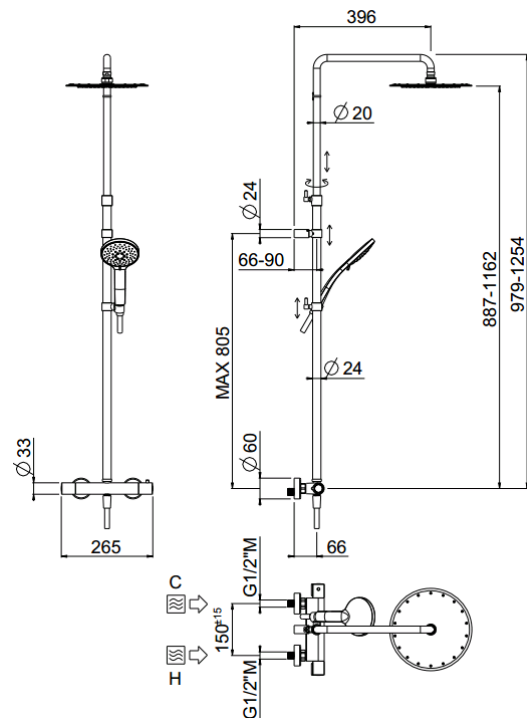

Rigoletto telescopic

Rigoletto telescopic, MySlim inspectable shower head
00-1847-N-CR

TECHNICAL INFORMATION

Bridge telescopic shower column including exposed thermostatic mixer with diverter, turning bar with adjustable mounting. Round ultra-thin shower head, Ø300, non-liming, inspectable and serviceable in chromed stainless steel. 3 jets non-liming shower in ABS. Smooth double anti-torsion PVC flexible hose, cm 150. CHROME

Flow rate:
x rubinetto

PICTURE

SPARE PARTS

ORIC031
T°

ORIC032
2 vie / ways

FEATURES

rain jet

central jet

side jet

double anti-torsion

adjustable telescopic shower column

inspectable round

TECHNICAL DRAWING

FINISHINGS