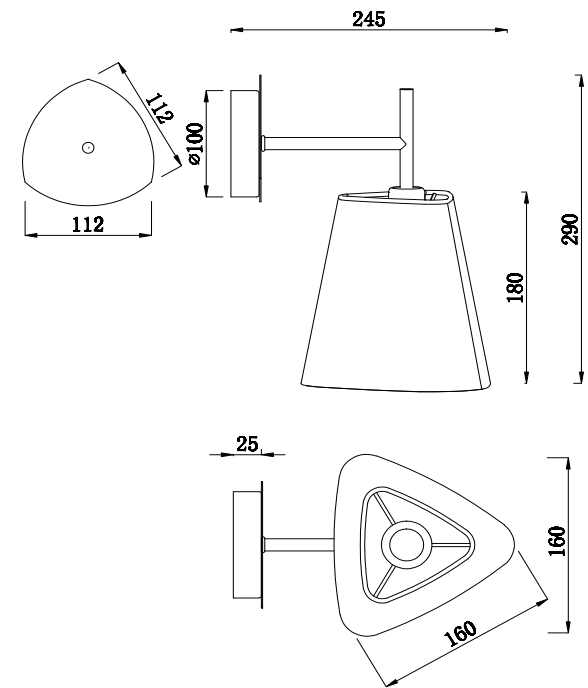

Instruction

MOD008WL-01N

1 x E14 (40W)

Model: MOD008WL-01N
Collection: Modern
Series: Comfort

Wall Lamps