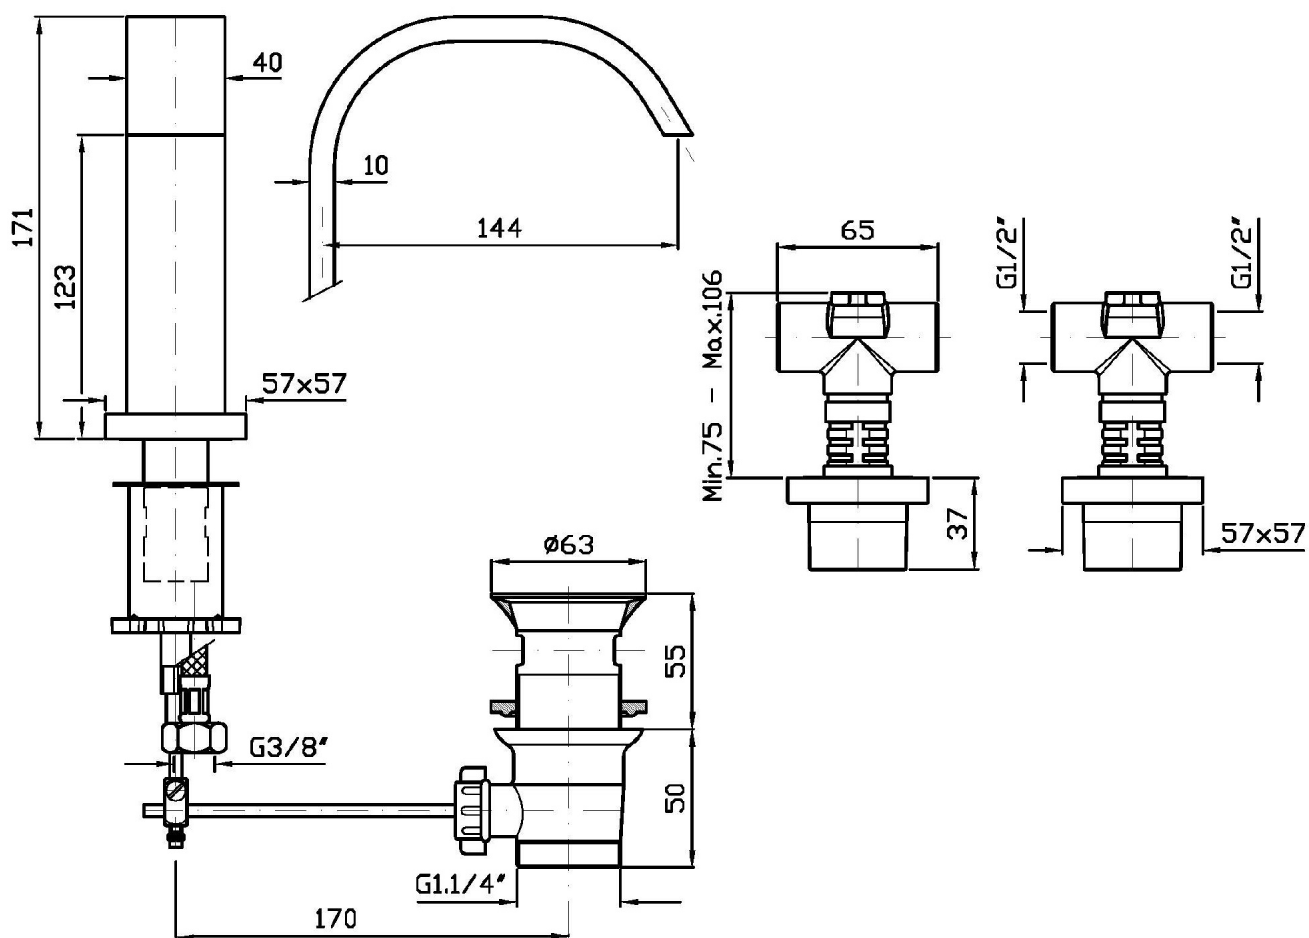

Built-in bidet mixer with deck-mounted spout, 1 ¼" pop-up waste.

R99503

Parte incasso. / Built-in part.

Finiture / Finishes

Cromo / Chrome

AGUABLU

ZA5741

Disegno Complessivo / Overall Drawing

AGUABLU

ZA5741

Esplosi / Exploded

AGUABLU

ZA5741 Portate / Flowrates (lt/min)

PRESSIONE PRESSURE	1 BAR	2 BAR	3 BAR	4 BAR	5 BAR
P1 LAVABO BASIN	5,2	7,2	7,9	8	8
P2					
P3					
P4					
P5					

AGUABLU

ZA5741 Pesì e Misure / Weights and Sizes

Peso (Kg) Weight (lb)	3,25 (Kg)	7,16 (lb)
Volume test (dc3) - (in3)	11,01 (dc3)	671,87 (in3)
h (mm) - (in)	90,00 (mm)	3,54 (in)
L1 (mm) - (in)	335,00 (mm)	13,19 (in)
L2 (mm) - (in)	365,00 (mm)	14,37 (in)