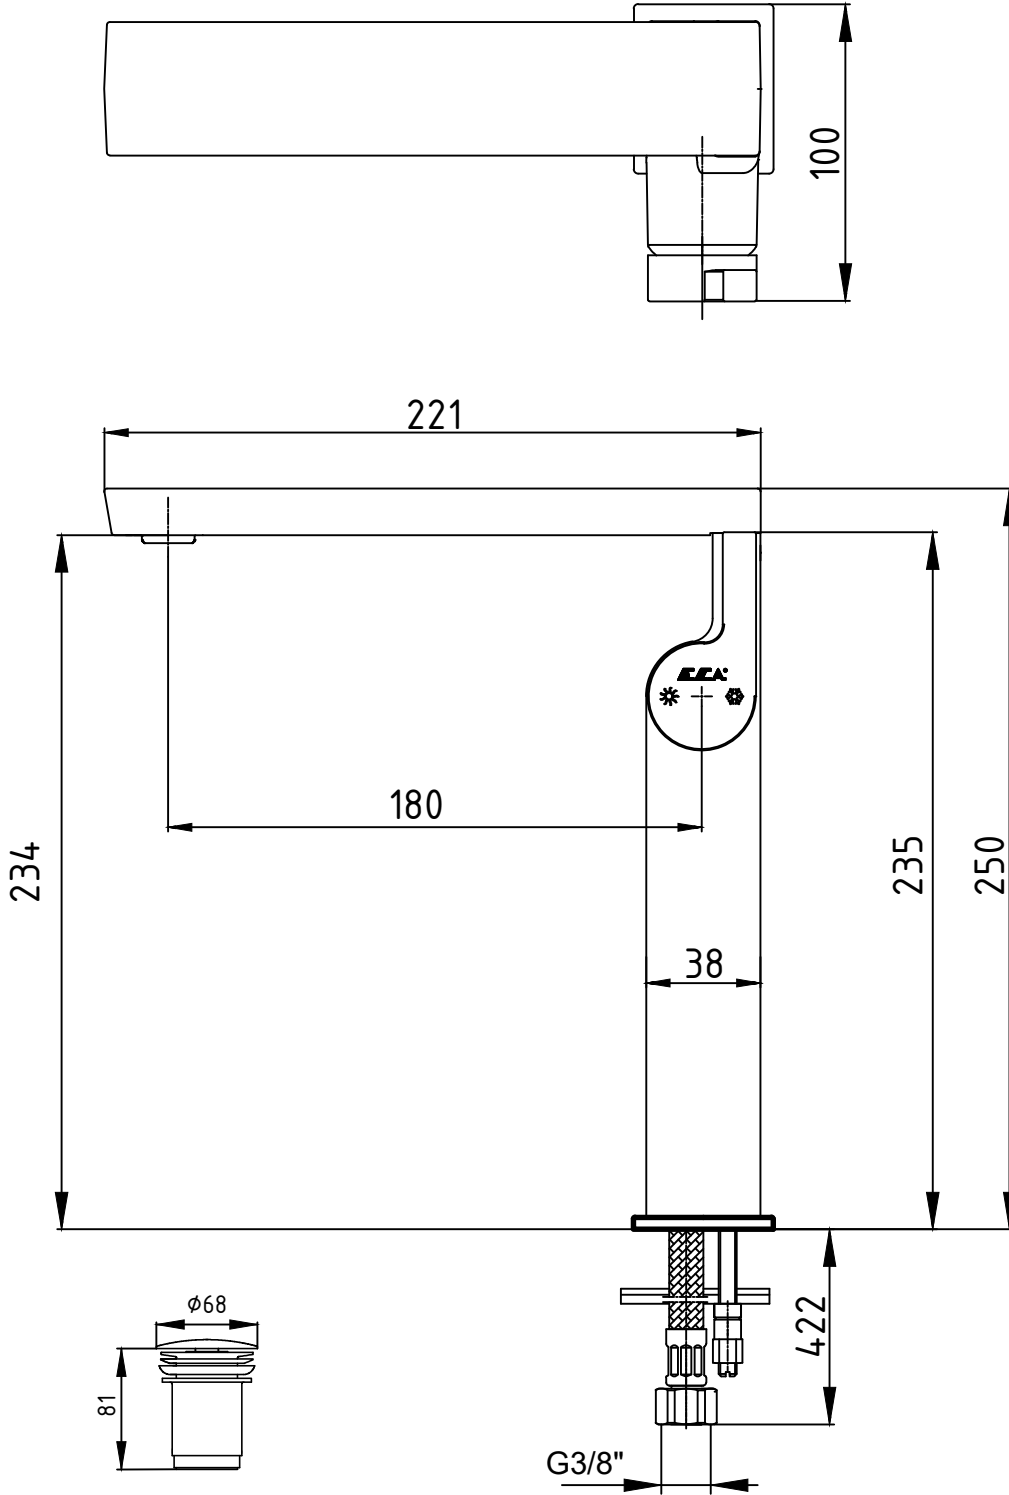

ICON

Ürün İhracat Kodu : 102188057HEX / 102188057HSTEX - ICON Yüksek Tip Lavabo Bataryası - Kumandalalı
Product Export Code: 102188057HEX / 102188057HSTEX - ICON Tall Basin Mixer with Pop-up
*Localization product codes are available.