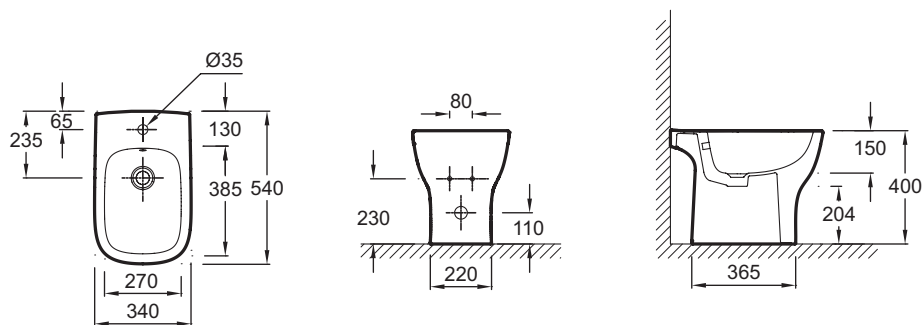

EBC0001

Collection: STRUKTURA

Finish*:

00 - White

Main features:

Features

- DIMENSIONS: 54 x 34 cm
- MATERIAL: Ceramic
- HEIGHT: Standard
- TOILET BOWL FIXINGS: Concealed
- WEIGHT: 18.9 kg
- INSTALLATION TYPE: Floor-standing
- PRODUCT INCLUDED: (Tap not included)

Consumer benefits

- FAST, EASY CLEAN: Skirted bowl for for total visibility and accessibility

Technical drawing

Product Specification: Bidet. EBC0001. Collection: STRUKTURA. DIMENSIONS: 54 x 34 cm. WEIGHT: 18.9 kg. MATERIAL: Ceramic. INSTALLATION TYPE: Floor-standing. HEIGHT: Standard. PRODUCT INCLUDED: (Tap not included). TOILET BOWL FIXINGS: Concealed.