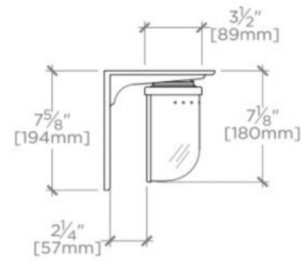

### TECHNICAL DETAILS

Bulb Base Size: E26  
Bulb Type: A19  
Depth / Width: 6 11/16"  
Height: 7 5/8"  
Interior / Exterior Application: Interior Only  
Junction Box Orientation: Any  
Length: 5 1/2"  
Number of Bulbs: One  
Shade Material: Glass or Metal  
Voltage: 120  
Wet / Dry: Damp or Dry

## R.W. ATLAS

RWLT03

R.W. Atlas Wall Mounted Single Arm Sconce with Glass Shade

BOTTOM VIEW SCALE: 1"=1'-0"

FRONT VIEW SCALE: 1"=1'-0"

SIDE VIEW SCALE: 1"=1'-0"