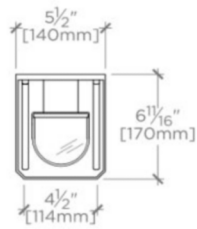

### TECHNICAL DETAILS

Bulb Base Size: E26  
Bulb Type: A19  
Depth / Width: 6 11/16"  
Height: 7 5/8"  
Interior / Exterior Application: Interior Only  
Junction Box Orientation: Any  
Length: 5 1/2"  
Number of Bulbs: One  
Shade Material: Glass or Metal  
Voltage: 120  
Wet / Dry: Damp or Dry

## R.W. ATLAS

RWLT03

R.W. Atlas Wall Mounted Single Arm Sconce with Glass Shade

BOTTOM VIEW SCALE: 1"=1'-0"

FRONT VIEW SCALE: 1"=1'-0"

SIDE VIEW SCALE: 1"=1'-0"