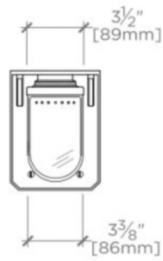

### TECHNICAL DETAILS

Bulb Base Size: E26  
Bulb Type: A19  
Depth / Width: 6 11/16"  
Height: 7 5/8"  
Interior / Exterior Application: Interior Only  
Junction Box Orientation: Any  
Length: 5 1/2"  
Number of Bulbs: One  
Shade Material: Glass or Metal  
Voltage: 120  
Wet / Dry: Damp or Dry

## R.W. ATLAS

RWLT03

R.W. Atlas Wall Mounted Single Arm Sconce with Glass Shade

BOTTOM VIEW SCALE: 1"=1'-0"

FRONT VIEW SCALE: 1"=1'-0"

SIDE VIEW SCALE: 1"=1'-0"