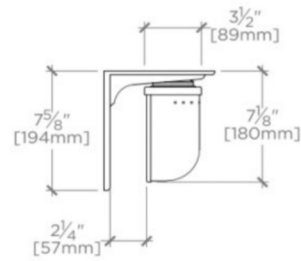

### TECHNICAL DETAILS

Bulb Base Size: E26  
Bulb Type: A19  
Depth / Width: 6 11/16"  
Height: 7 5/8"  
Interior / Exterior Application: Interior Only  
Junction Box Orientation: Any  
Length: 5 1/2"  
Number of Bulbs: One  
Shade Material: Glass or Metal  
Voltage: 120  
Wet / Dry: Damp or Dry

### CERTIFICATIONS

BOTTOM VIEW SCALE: 1"=1'-0"

FRONT VIEW SCALE: 1"=1'-0"

SIDE VIEW SCALE: 1"=1'-0"