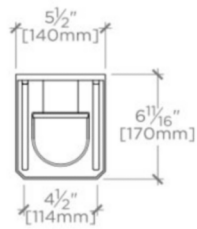

### TECHNICAL DETAILS

Bulb Base Size: E26  
Bulb Type: A19  
Depth / Width: 6 11/16"  
Height: 7 5/8"  
Interior / Exterior Application: Interior Only  
Junction Box Orientation: Any  
Length: 5 1/2"  
Number of Bulbs: One  
Shade Material: Glass or Metal  
Voltage: 120  
Wet / Dry: Damp or Dry

### CERTIFICATIONS

BOTTOM VIEW SCALE: 1"=1'-0"

FRONT VIEW SCALE: 1"=1'-0"

SIDE VIEW SCALE: 1"=1'-0"