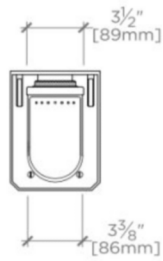

### TECHNICAL DETAILS

Bulb Base Size: E26  
Bulb Type: A19  
Depth / Width: 6 11/16"  
Height: 7 5/8"  
Interior / Exterior Application: Interior Only  
Junction Box Orientation: Any  
Length: 5 1/2"  
Number of Bulbs: One  
Shade Material: Glass or Metal  
Voltage: 120  
Wet / Dry: Damp or Dry

### CERTIFICATIONS

BOTTOM VIEW SCALE: 1"=1'-0"

FRONT VIEW SCALE: 1"=1'-0"

SIDE VIEW SCALE: 1"=1'-0"