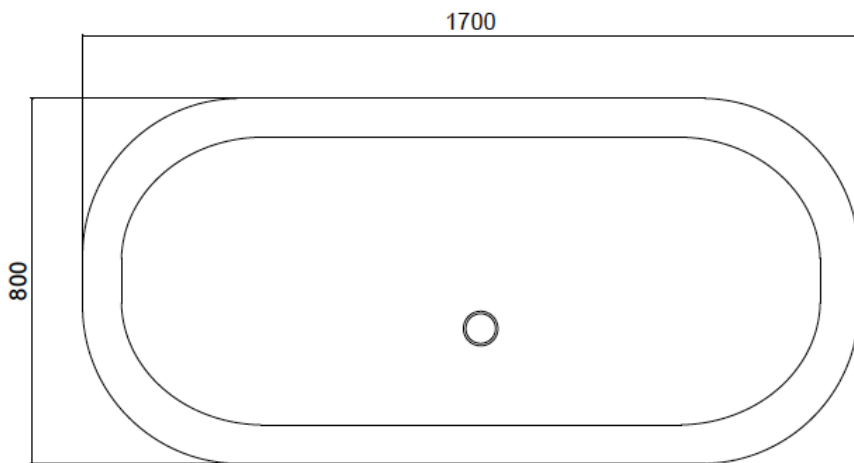

ROCKWELL BATH – NO FEET

The Rockwell bath is a reproduction of an antique bath with a modern twist, equally at home in a traditional or contemporary setting. It is manufactured in England from Vitrite™, a stone and mineral composite that replicates the look and feel of the original bath but without the weight.

Length: 1700mm / 67"

Width: 800mm / 31.5"

Height: 570mm / 22.5"

Capacity: 265 litres / 58 UK gallons / 70 US Gallons

Dry weight: 80kg / 176lb

Rockwell bath - no feet
(dims in mm)

O/A Length	1700
O/A Width	800
O/A Height	570
Int Length	1480 apr
Int Width	620 apr
Int Depth	500 apr

Waste: 1 1/2" BSP; Overflow: 28mm / 1 1/4" rubber reducer.

We only supply fittings above the floor. We do not supply the trap; the trap needs to go beneath the floor.

Dimensions are given in mm, they are a guide only and may vary from bath to bath.