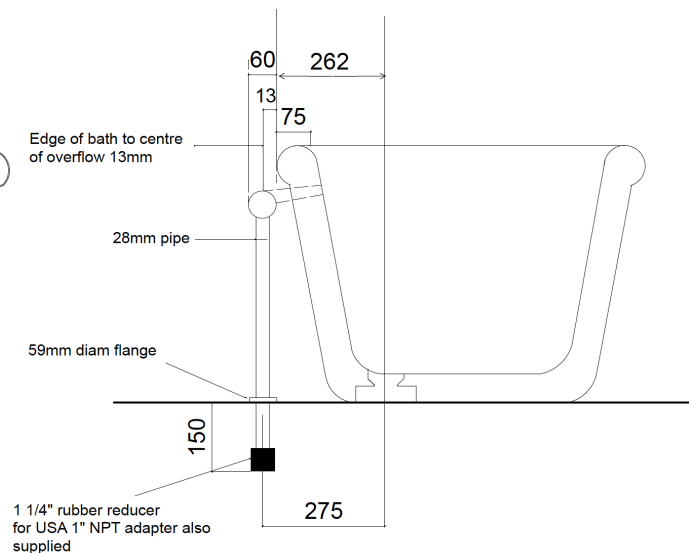

Length: 1700mm / 67"

Width: 800mm / 31.5"

Height: 570mm / 22.5"

Capacity: 265 litres / 58 UK gallons / 70 US Gallons

Dry weight: 80kg / 176lb

Rockwell bath - no feet
(dims in mm)

O/A Length	1700
O/A Width	800
O/A Height	570
Int Length	1480 apr
Int Width	620 apr
Int Depth	500 apr

Waste: 1 1/2" BSP; Overflow: 28mm / 1 1/4" rubber reducer.

We only supply fittings above the floor. We do not supply the trap; the trap needs to go beneath the floor.

Dimensions are given in mm, they are a guide only and may vary from bath to bath.