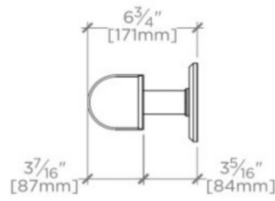

R.W. ATLAS

RWLT06

R.W. Atlas Wall Mounted Double Arm Sconce with Metal Shades

SHOWN IN R.W. ATLAS WALL MOUNTED DOUBLE ARM SCONCE WITH METAL SHADES | RWLT06

TECHNICAL DETAILS

Bulb Base Size: E26
Bulb Type: A19
Depth / Width: 6 3/4"
Height: 5"
Interior / Exterior Application: Interior Only
Junction Box Orientation: Any
Length: 14 5/8"
Number of Bulbs: Two
Shade Material: Glass or Metal
Voltage: 120
Wet / Dry: Damp or Dry

PRODUCT FEATURES

Solid brass fixture
Solid brass shades
Uses (2) 60W Max Type A19, E26 Base Bulb

CERTIFICATIONS

TOP VIEW SCALE: 1"=1'-0"

FRONT VIEW SCALE: 1"=1'-0"

SIDE VIEW SCALE: 1"=1'-0"