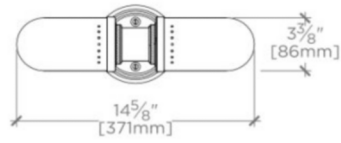

R.W. ATLAS

RWLT06

R.W. Atlas Wall Mounted Double Arm Sconce with Metal Shades

SHOWN IN R.W. ATLAS WALL MOUNTED DOUBLE ARM SCONCE WITH METAL SHADES | RWLT06

TECHNICAL DETAILS

Bulb Base Size: E26
Bulb Type: A19
Depth / Width: 6 3/4"
Height: 5"
Interior / Exterior Application: Interior Only
Junction Box Orientation: Any
Length: 14 5/8"
Number of Bulbs: Two
Shade Material: Glass or Metal
Voltage: 120
Wet / Dry: Damp or Dry

PRODUCT FEATURES

Solid brass fixture
Solid brass shades
Uses (2) 60W Max Type A19, E26 Base Bulb

CERTIFICATIONS

TOP VIEW SCALE: 1"=1'-0"

FRONT VIEW SCALE: 1"=1'-0"

SIDE VIEW SCALE: 1"=1'-0"