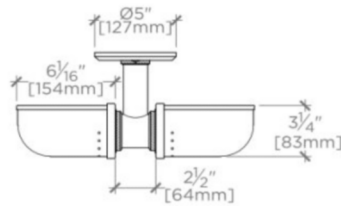

R.W. ATLAS

RWLT06

R.W. Atlas Wall Mounted Double Arm Sconce with Metal Shades

SHOWN IN R.W. ATLAS WALL MOUNTED DOUBLE ARM SCONCE WITH METAL SHADES | RWLT06

TECHNICAL DETAILS

Bulb Base Size: E26
Bulb Type: A19
Depth / Width: 6 3/4"
Height: 5"
Interior / Exterior Application: Interior Only
Junction Box Orientation: Any
Length: 14 5/8"
Number of Bulbs: Two
Shade Material: Glass or Metal
Voltage: 120
Wet / Dry: Damp or Dry

PRODUCT FEATURES

Solid brass fixture
Solid brass shades
Uses (2) 60W Max Type A19, E26 Base Bulb

CERTIFICATIONS

TOP VIEW SCALE: 1"=1'-0"

FRONT VIEW SCALE: 1"=1'-0"

SIDE VIEW SCALE: 1"=1'-0"