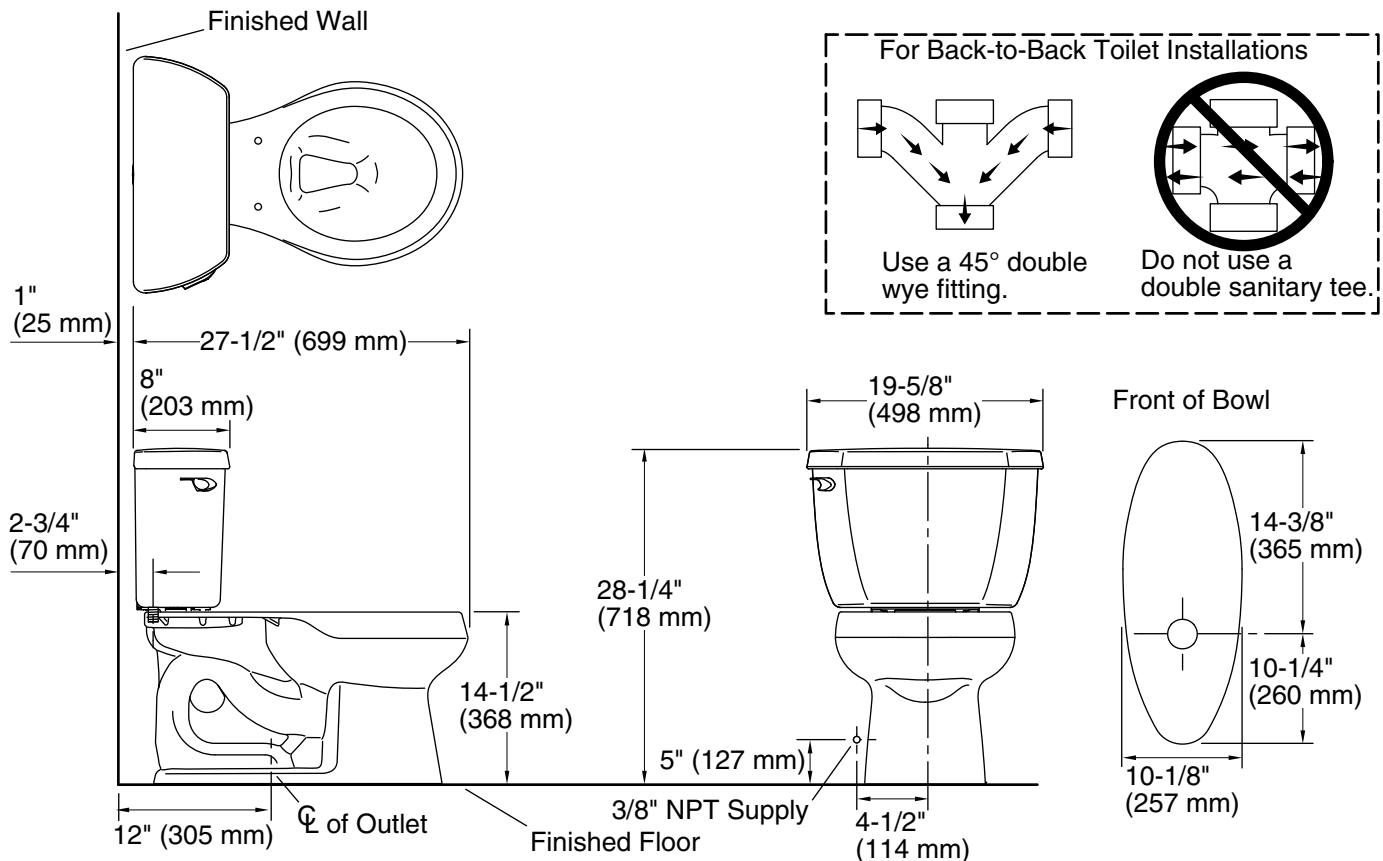

Installation

- Standard 12" (305 mm) rough-in.
- Seat and supply line sold separately.

Water Conservation & Rebates

- Eligible for consumer rebates in some municipalities.

Recommended Products/Accessories

5-8-2020 06:23 - US/CA

THE BOLD LOOK
OF **KOHLER**®

Technical Information

All product dimensions are nominal.

Toilet type:	Two-piece, Floor-mount
Waste Outlet:	Floor
Bowl shape:	Round-front
Flush type:	Class Five®
Trap passageway:	2-1/8" (54 mm)
Water Consumption	
Full:	1.28 gpf (4.8 lpf)
Water surface size:	10-1/2" x 7-3/4" (267 mm x 197 mm)
Rim to water surface:	5-1/4" (133 mm)
Rough-in:	12" (305 mm)
Seat-mounting holes:	5-1/2" (140 mm)

Notes

Install this product according to the installation instructions.

For back-to-back toilet installations: Use only a 45° double wye fitting.