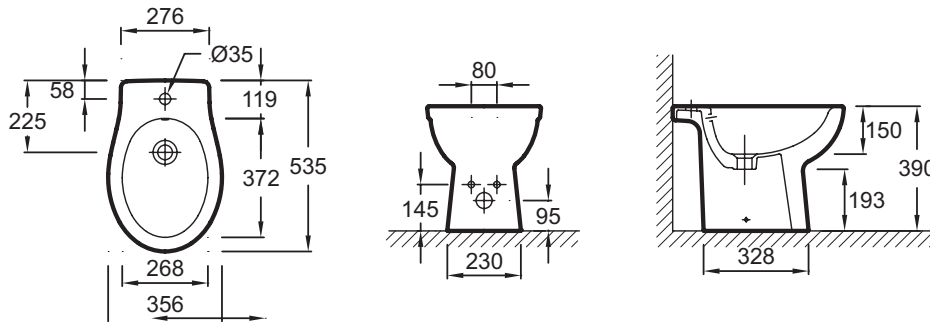

EBB0001

Collection: PATIO

Finish*:

00 - White

Main features:

Features

- DIMENSIONS: 53.50 x 35.60 cm
- MATERIAL: Ceramic
- HEIGHT: Standard
- 1 tap hole
- WEIGHT: 18.8 kg
- INSTALLATION TYPE: Floor-standing
- PRODUCT INCLUDED: (Tap not included)

Consumer benefits

- FAST, EASY CLEANING: Thanks to the toilet's smooth, glazed sides

Technical drawing

Product Specification: Bidet. EBB0001. Collection: PATIO. DIMENSIONS: 53.50 x 35.60 cm. WEIGHT: 18.8 kg. MATERIAL: Ceramic. INSTALLATION TYPE: Floor-standing. HEIGHT: Standard. PRODUCT INCLUDED: (Tap not included). 1 tap hole.