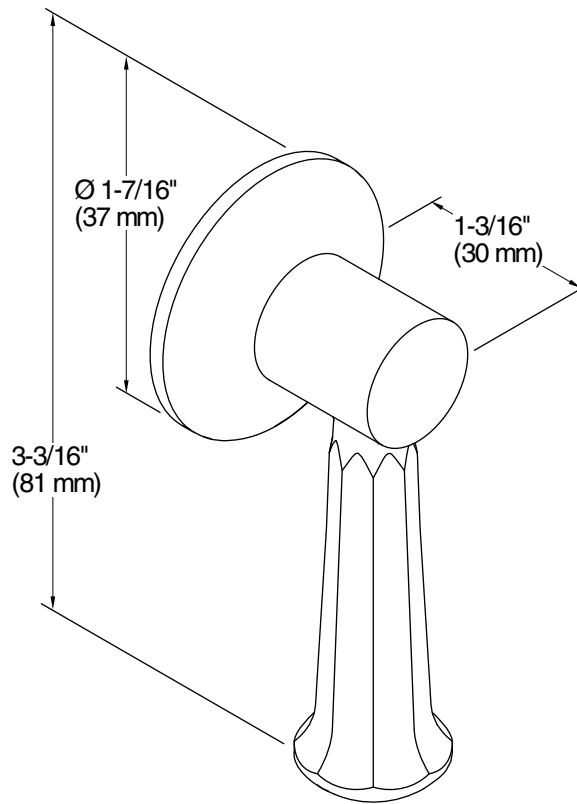

### Features

- Mounts vertically.
- For use with the K-3940 and K-3324 Kathryn one-piece toilets.
- Coordinates with other products in the Kathryn collection.

#### Technical Information

All product dimensions are nominal.

Material: Stainless Steel