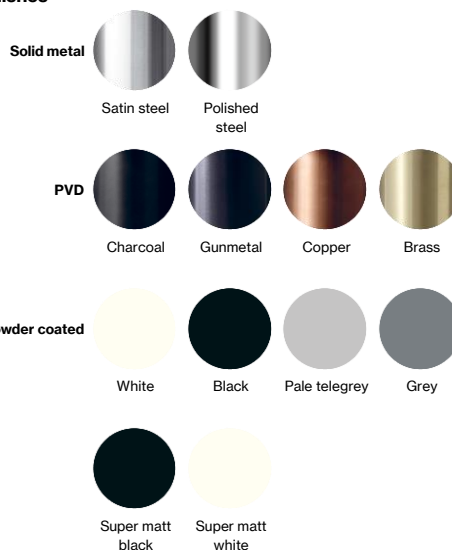

Available finishes

Spare parts/ accessories 14976002050 - Loose hangers
14976003070 - Loose shelf white
P 451 - Screws and plugs

Mounting <https://dline.com/mounting-instructions/>

Product care

d line products are produced in the highest quality marine grade AISI 316 stainless steel. To sustain the unique d line finish please follow the below instructions:

Please do not use scouring powder, steel wool, chloride based detergents or other aggressive cleaning products as these may damage the surface.