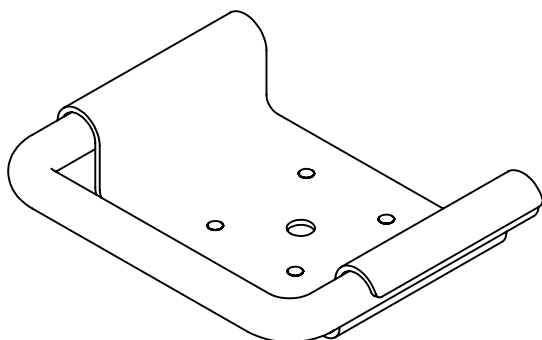

Soap dish

Knud Holscher collection

Product 144x34x75mm, theft proof.

Tender text Knud Holscher collection, soap dish, 144x34x75mm, theft proof, self-tapping screws included. Manufactured in the highest quality marine grade, AISI 316 stainless steel, protecting against high levels of corrosion. 20-year warranty.

Product specification Dimension: 144x34x105mm
Diameter: Ø14mm
Material: stainless steel AISI 316
Surface finish: satin grain 320, crafted by hand
[20-year warranty (5 years for coated items)](#)