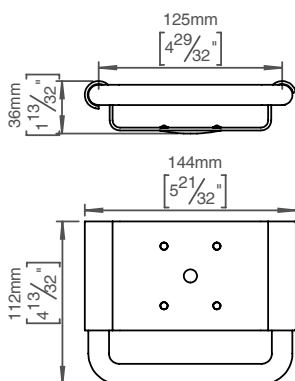

Soap dish

Knud Holscher collection

Product 144x34x75mm, theft proof.

Tender text Knud Holscher collection, soap dish, 144x34x75mm, theft proof, self-tapping screws included. Manufactured in the highest quality marine grade, AISI 316 stainless steel, protecting against high levels of corrosion. 20-year warranty.

Product specification Dimension: 144x34x105mm
Diameter: Ø14mm
Material: stainless steel AISI 316
Surface finish: satin grain 320, crafted by hand
[20-year warranty (5 years for coated items)](#)