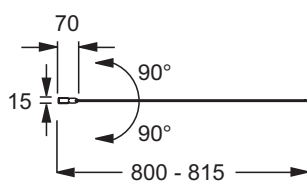

- DIMENSIONS: 1.50 x 80 x 140 cm
- MATERIAL: Glass
- FEET: Supplied
- WASTE : Supplied

- WEIGHT: 19.5 kg
- SHAPE: Rectangular
- STEP: Not supplied

Consumer benefits

- EASIER ACCESS: Single panel bathscreen swings in or out 90°
- SCALE-RESISTANT: Clear 6 mm glass
- EASY OPENING: Integral lift system
- PERFECT FINISHINGS: Chrome or Incomparable Black profiles

Installation benefits

- REVERSIBLE For right- or left-hand installation

Technical drawing

Product Specification: Single-panel bathscreen. E6D042. Collection: STRUKTURA. DIMENSIONS: 1.50 x 80 x 140 cm. WEIGHT: 19.5 kg. MATERIAL: Glass. SHAPE: Rectangular. FEET: Supplied. STEP: Not supplied. WASTE : Supplied.