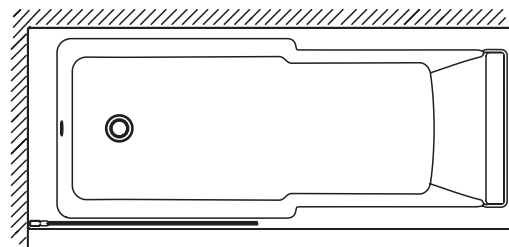

- DIMENSIONS: 1.50 x 80 x 140 cm
- MATERIAL: Glass
- FEET: Supplied
- WASTE : Supplied

- WEIGHT: 19.5 kg
- SHAPE: Rectangular
- STEP: Not supplied

Consumer benefits

- EASIER ACCESS: Single panel bathscreen swings in or out 90°
- SCALE-RESISTANT: Clear 6 mm glass
- EASY OPENING: Integral lift system
- PERFECT FINISHINGS: Chrome or Incomparable Black profiles

Installation benefits

- REVERSIBLE For right- or left-hand installation

Technical drawing

Product Specification: Single-panel bathscreen. E6D042. Collection: STRUKTURA. DIMENSIONS: 1.50 x 80 x 140 cm. WEIGHT: 19.5 kg. MATERIAL: Glass. SHAPE: Rectangular. FEET: Supplied. STEP: Not supplied. WASTE : Supplied.