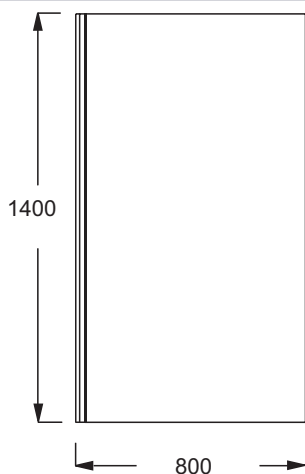

- DIMENSIONS: 1.50 x 80 x 140 cm
- MATERIAL: Glass
- FEET: Supplied
- WASTE : Supplied

- WEIGHT: 19.5 kg
- SHAPE: Rectangular
- STEP: Not supplied

Consumer benefits

- EASIER ACCESS: Single panel bathscreen swings in or out 90°
- SCALE-RESISTANT: Clear 6 mm glass
- EASY OPENING: Integral lift system
- PERFECT FINISHINGS: Chrome or Incomparable Black profiles

Installation benefits

- REVERSIBLE For right- or left-hand installation

Technical drawing

Product Specification: Single-panel bathscreen. E6D042. Collection: STRUKTURA. DIMENSIONS: 1.50 x 80 x 140 cm. WEIGHT: 19.5 kg. MATERIAL: Glass. SHAPE: Rectangular. FEET: Supplied. STEP: Not supplied. WASTE : Supplied.