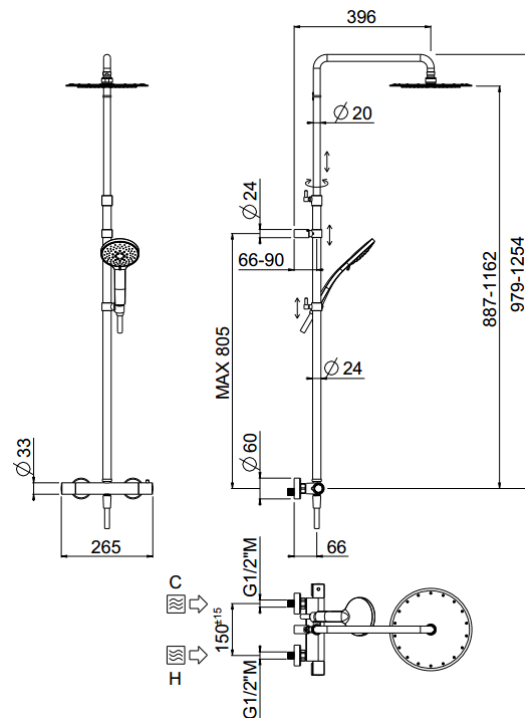

Rigoletto telescopic

Rigoletto telescopic, MySlim shower head
00-1855-N-CR

TECHNICAL INFORMATION

Bridge telescopic shower column including exposed thermostatic mixer with diverter, turning bar with adjustable mounting. Round ultra-thin shower head, Ø300, non-liming in stainless steel. 3 jets non-liming shower in ABS. Smooth double anti-torsion PVC flexible hose, cm 150. CHROME

Flow rate:
x rubinetto

PICTURE

SPARE PARTS

ORIC031
T°

ORIC032
2 vie / ways

FEATURES

rain jet

central jet

side jet

double anti-torsion

adjustable
telescopic shower
column

TECHNICAL DRAWING

FINISHINGS