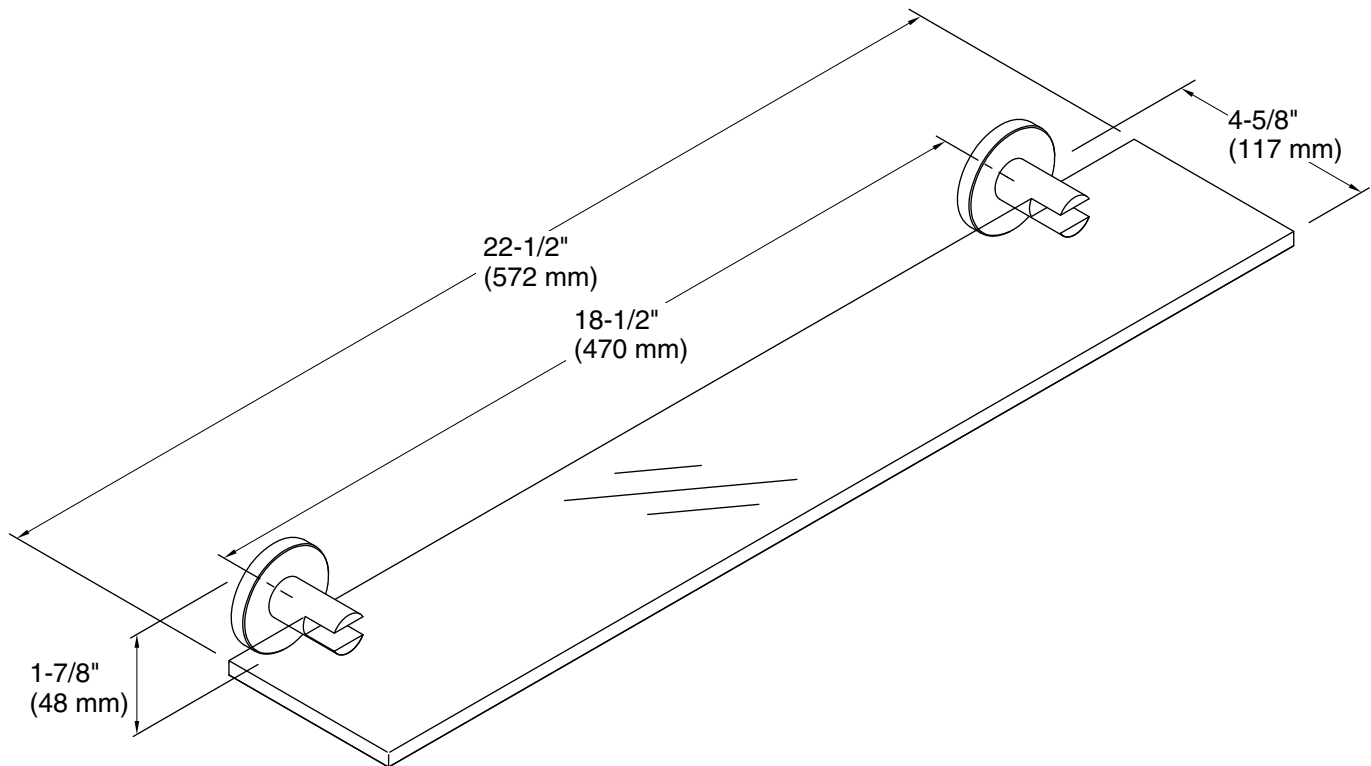

Features

- Solid brass construction for durability and reliability.
- Includes tempered-glass shelf.
- Coordinates with Stillness faucets and accessories.

Material

- KOHLER finishes resist corrosion and tarnishing.

Technical Information

All product dimensions are nominal.

Material: Brass, Glass

Notes

Install this product according to the installation guide.