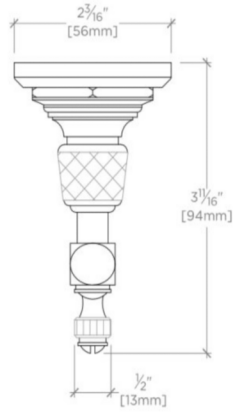

R.W. ATLAS

R.W. Atlas Single Robe Hook

RWRH01

SHOWN IN R.W. ATLAS SINGLE ROBE HOOK| RWRH01

TECHNICAL DETAILS

ADA Compliance: Yes
Adjustable Levelers / Feet: N
Adjustable Shelves: N
Escutcheon Primary Material: Brass
Hardware Shape: Hook
Installation Type: Wall Mounted
Primary Material: Brass
Suggested Application: Bath

WATERWORKS

R.W. ATLAS

R.W. Atlas Single Robe Hook

RWRH01

TOP VIEW SCALE: 6"=1'-0"

ISO VIEW SCALE: 6"=1'-0"

FRONT VIEW SCALE: 6"=1'-0"

SIDE VIEW SCALE: 6"=1'-0"