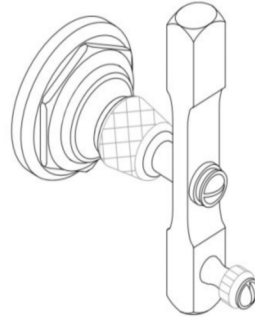

R.W. ATLAS

R.W. Atlas Single Robe Hook

RWRH01

SHOWN IN R.W. ATLAS SINGLE ROBE HOOK| RWRH01

TECHNICAL DETAILS

ADA Compliance: Yes
Adjustable Levelers / Feet: N
Adjustable Shelves: N
Escutcheon Primary Material: Brass
Hardware Shape: Hook
Installation Type: Wall Mounted
Primary Material: Brass
Suggested Application: Bath

INSPIRATION

Powerful shapes, genuine materials and unique aesthetic details. The original, impeccable vision of R.W. Atlas pairs American ingenuity with European craftsmanship.

PRODUCT FEATURES

Features knurled detail on the wall mounted post.
Knurling detail on wall mounted post.

WATERWORKS

R.W. ATLAS

R.W. Atlas Single Robe Hook

RWRH01

TOP VIEW SCALE: 6"=1'-0"

ISO VIEW SCALE: 6"=1'-0"

FRONT VIEW SCALE: 6"=1'-0"

SIDE VIEW SCALE: 6"=1'-0"