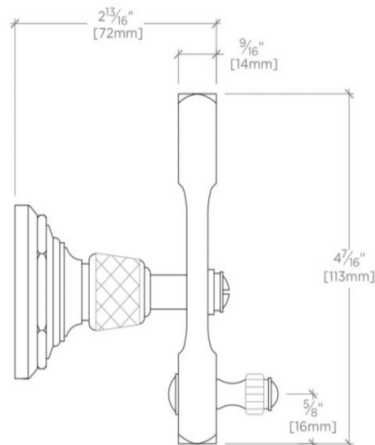

R.W. ATLAS

R.W. Atlas Single Robe Hook

RWRH01

SHOWN IN R.W. ATLAS SINGLE ROBE HOOK| RWRH01

TECHNICAL DETAILS

ADA Compliance: Yes
Adjustable Levelers / Feet: N
Adjustable Shelves: N
Escutcheon Primary Material: Brass
Hardware Shape: Hook
Installation Type: Wall Mounted
Primary Material: Brass
Suggested Application: Bath

WATERWORKS

R.W. ATLAS

R.W. Atlas Single Robe Hook

RWRH01

TOP VIEW SCALE: 6"=1'-0"

ISO VIEW SCALE: 6"=1'-0"

FRONT VIEW SCALE: 6"=1'-0"

SIDE VIEW SCALE: 6"=1'-0"