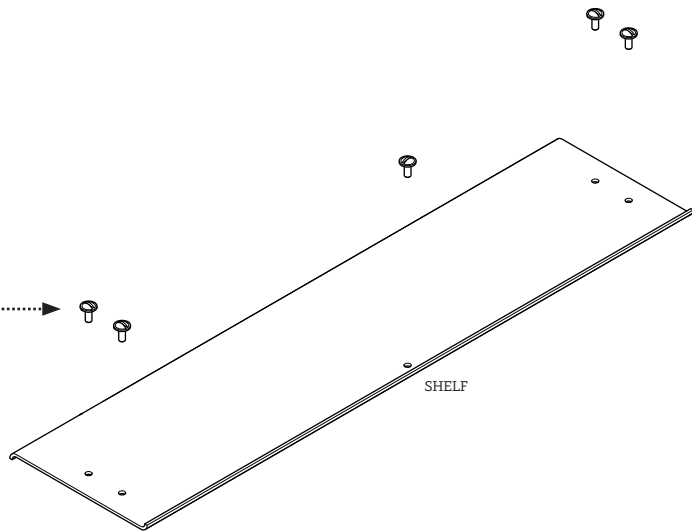

ESTB. 1978

WATERWORKS

KIT COMPONENTS

STYLES: RWSF18, RWSF24

103735*

REPLACEMENT SHELF

103733*
SHELF SCREW

*FINISH/COLOR MUST BE SPECIFIED WHEN ORDERING
++SUPPLIED AS A PAIR