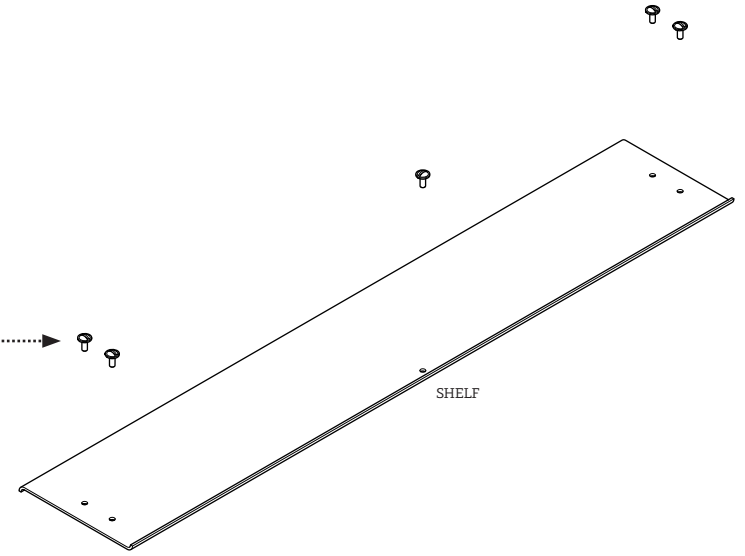

REPLACEMENT SHELF

103733*
SHELF SCREW