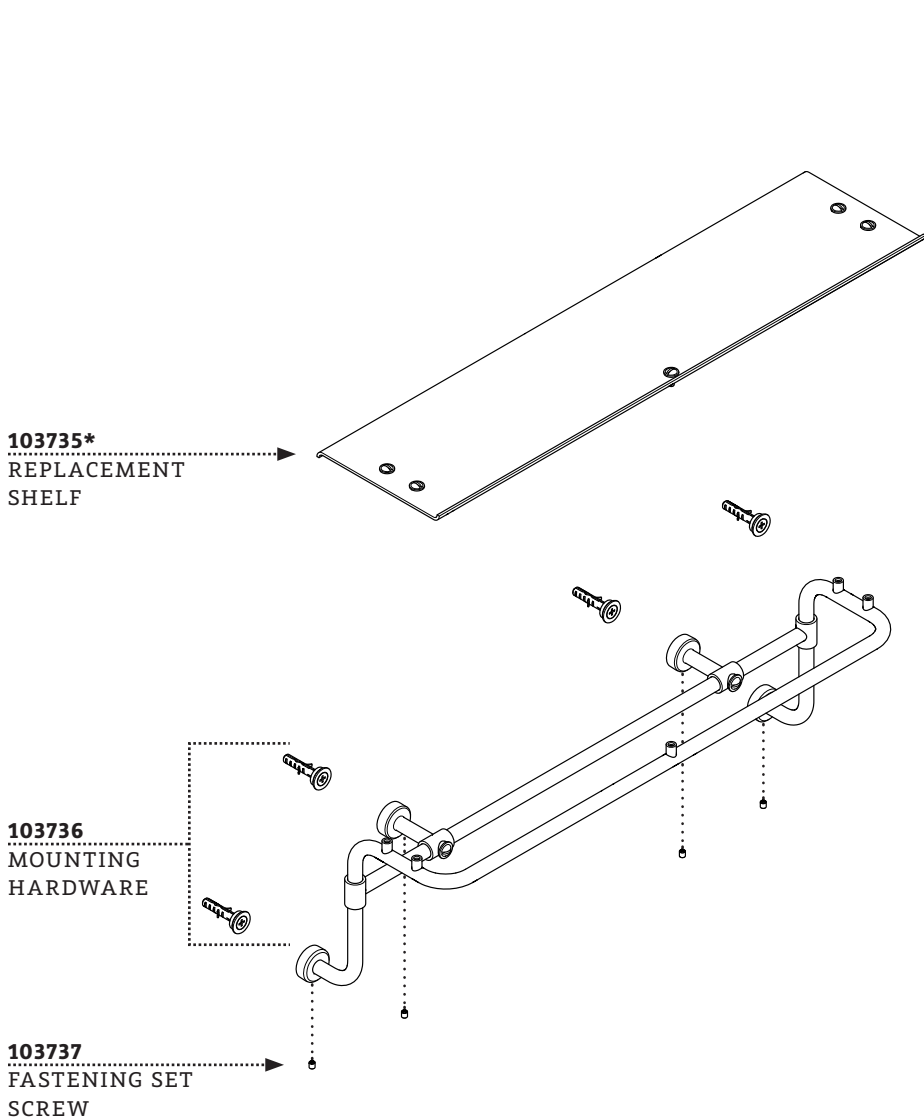

To obtain your complete warranty or inquire about warranty service, please visit us at www.waterworks.com or contact our Product Support Team.

ESTB. 1978

WATERWORKS

MAIN KITS

STYLES: RWSF18, RWSF24

*FINISH/COLOR MUST BE SPECIFIED WHEN ORDERING
++SUPPLIED AS A PAIR