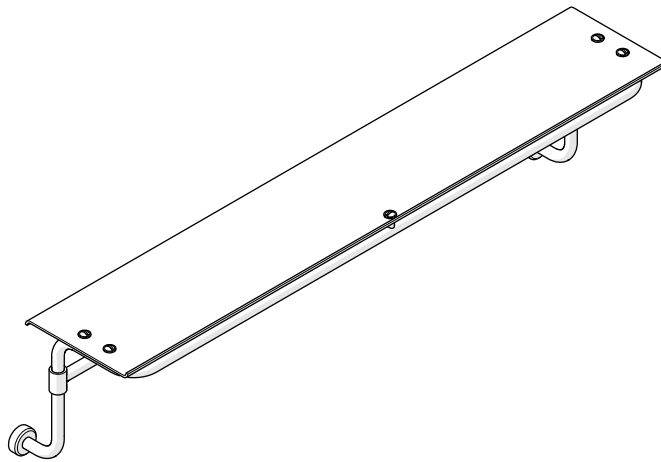

ESTB. 1978

WATERWORKS SERVICE PARTS

STYLE RWSF18

R.W. Atlas Single Tier 18" Metal Shelf

STYLE RWSF24

R.W. Atlas Single Tier 24" Metal Shelf

WELCOME TO

WATERWORKS