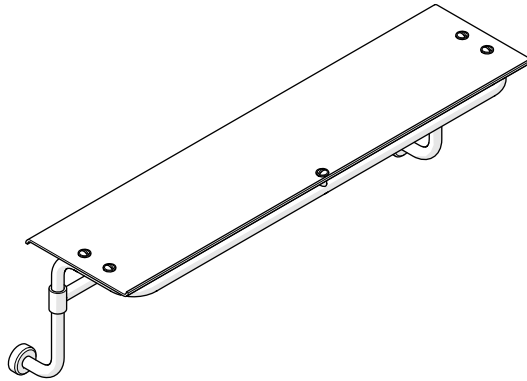

ESTB. 1978

WATERWORKS SERVICE PARTS

STYLE RWSF18

R.W. Atlas Single Tier 18" Metal Shelf

STYLE RWSF24

R.W. Atlas Single Tier 24" Metal Shelf

WELCOME TO

WATERWORKS