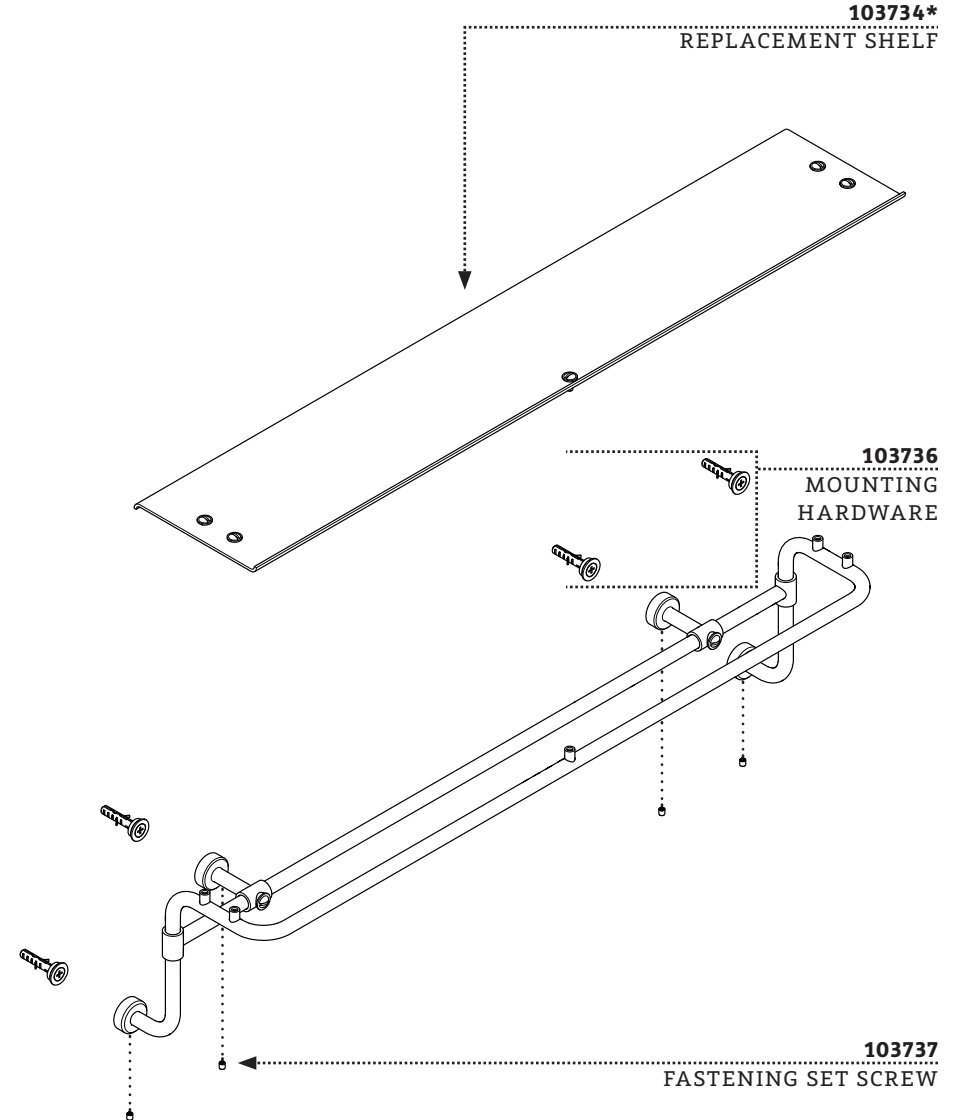

To obtain your complete warranty or inquire about warranty service, please visit us at www.waterworks.com or contact our Product Support Team.

ESTB. 1978

WATERWORKS

MAIN KITS

STYLES: RWSF18, RWSF24

*FINISH/COLOR MUST BE SPECIFIED WHEN ORDERING
++SUPPLIED AS A PAIR