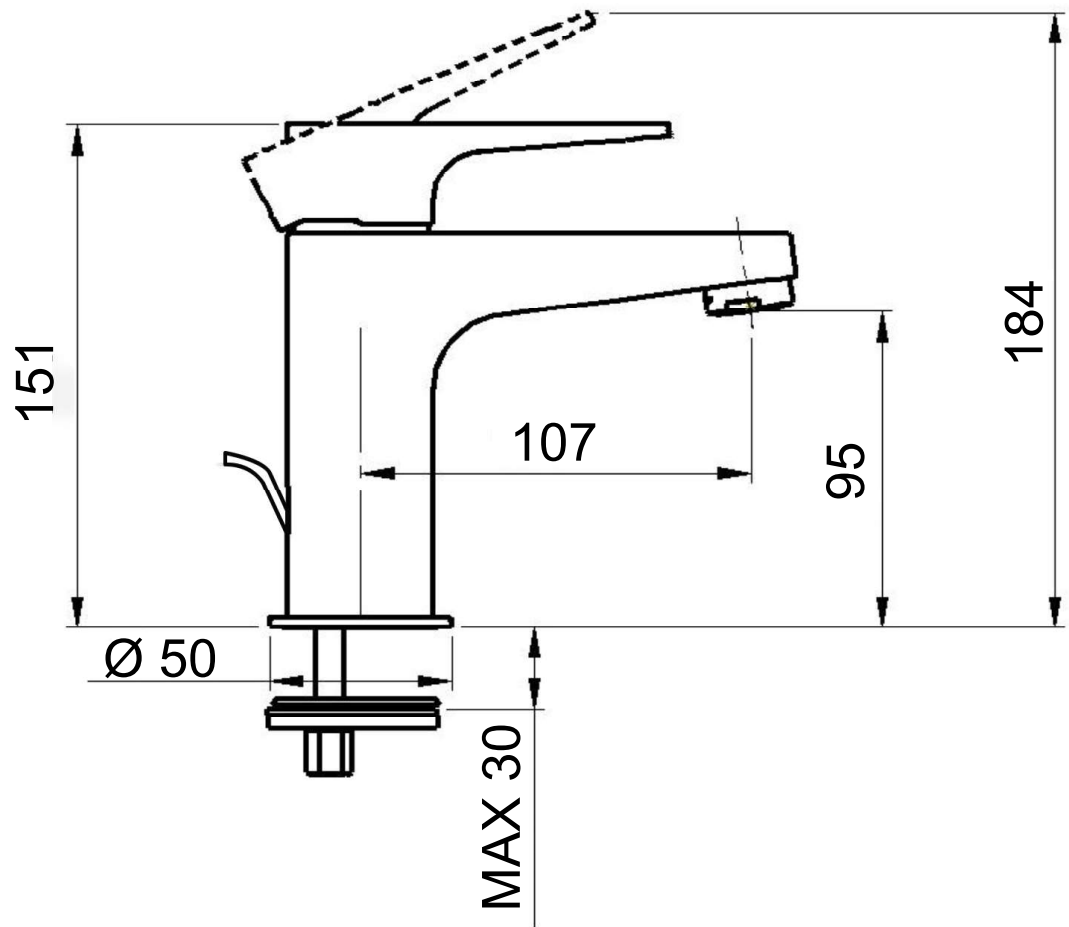

DANIEL

SCHEDA TECNICA TECHNICAL FEATURES

ART. COD.

SR605A

MATERIALI / MATERIALS

OTTONE CROMATO / CHROME PLATED BRASS

CROMATURA / CHROME PLATING

UNI EN 248