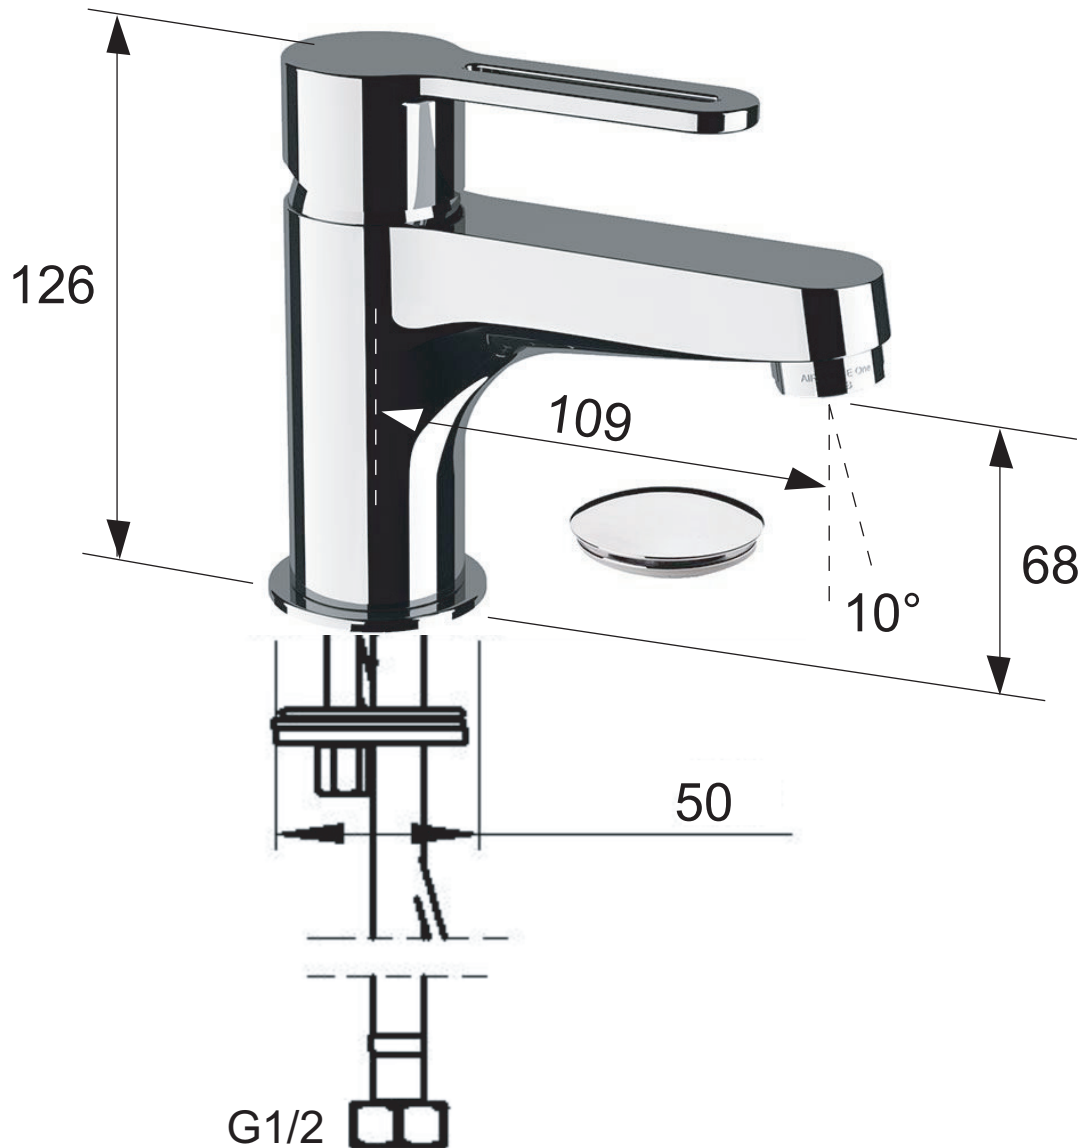

DANIEL

SCHEDA TECNICA TECHNICAL FEATURES

ART. COD.

SR605S

MATERIALI / MATERIALS

OTTONE CROMATO / CHROME PLATED BRASS

CROMATURA / CHROME PLATING

UNI EN 248