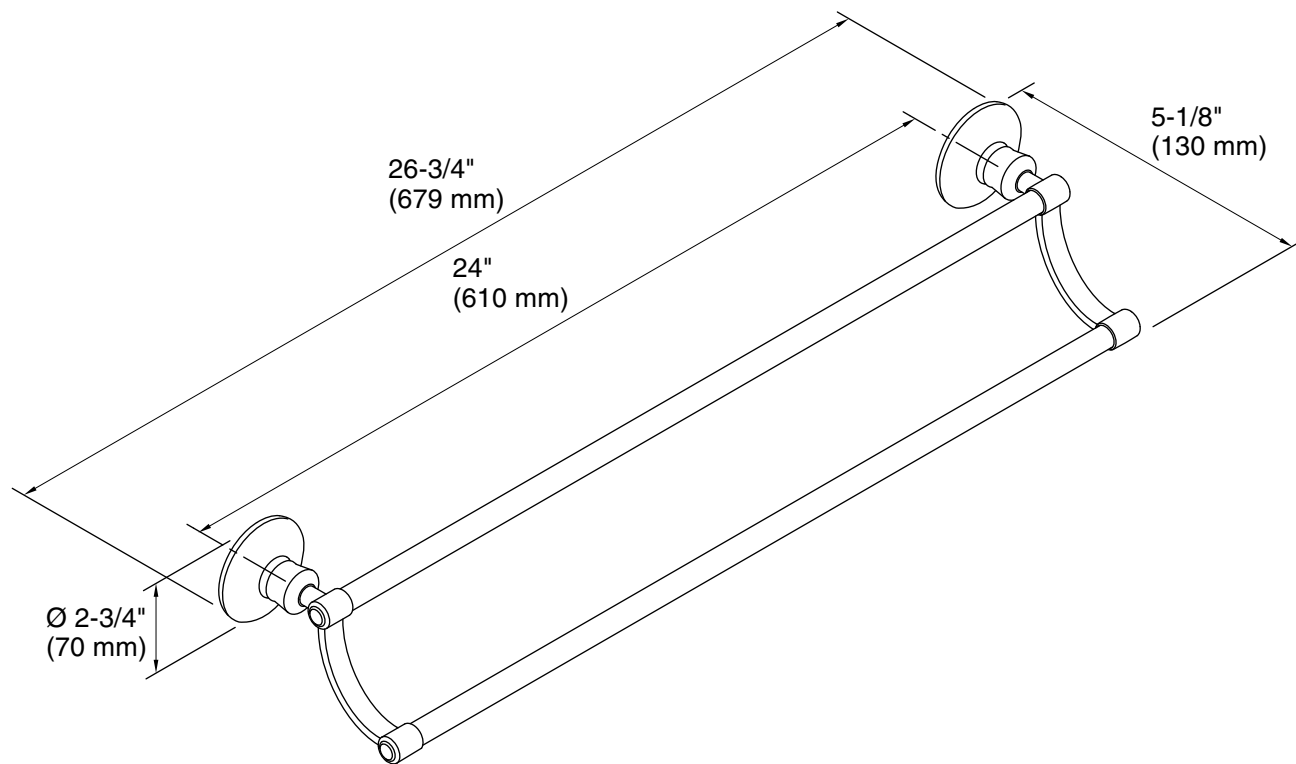

**Archer®**  
24" Double Towel Bar  
**K-11053**

**Features**

- Coordinates with other products in the Archer collection.

**Material**

- Premium metal construction for durability and reliability.
- KOHLER finishes resist corrosion and tarnishing.

## Technical Information

All product dimensions are nominal.

Material: Metal