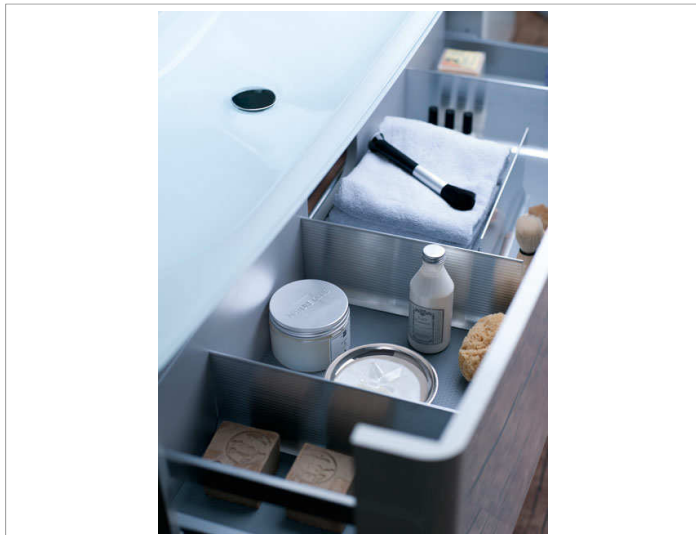

**Badmöbelzubehör**  
**49001170300 Alu-Storage Divider Set**

**PRODUCT**

**DRAWING**

**PRODUCT ATTRIBUTES**

complete with magnetic holders

**SURFACE**

aluminium silver anodized (E6 EV1)

**DIMENSION**