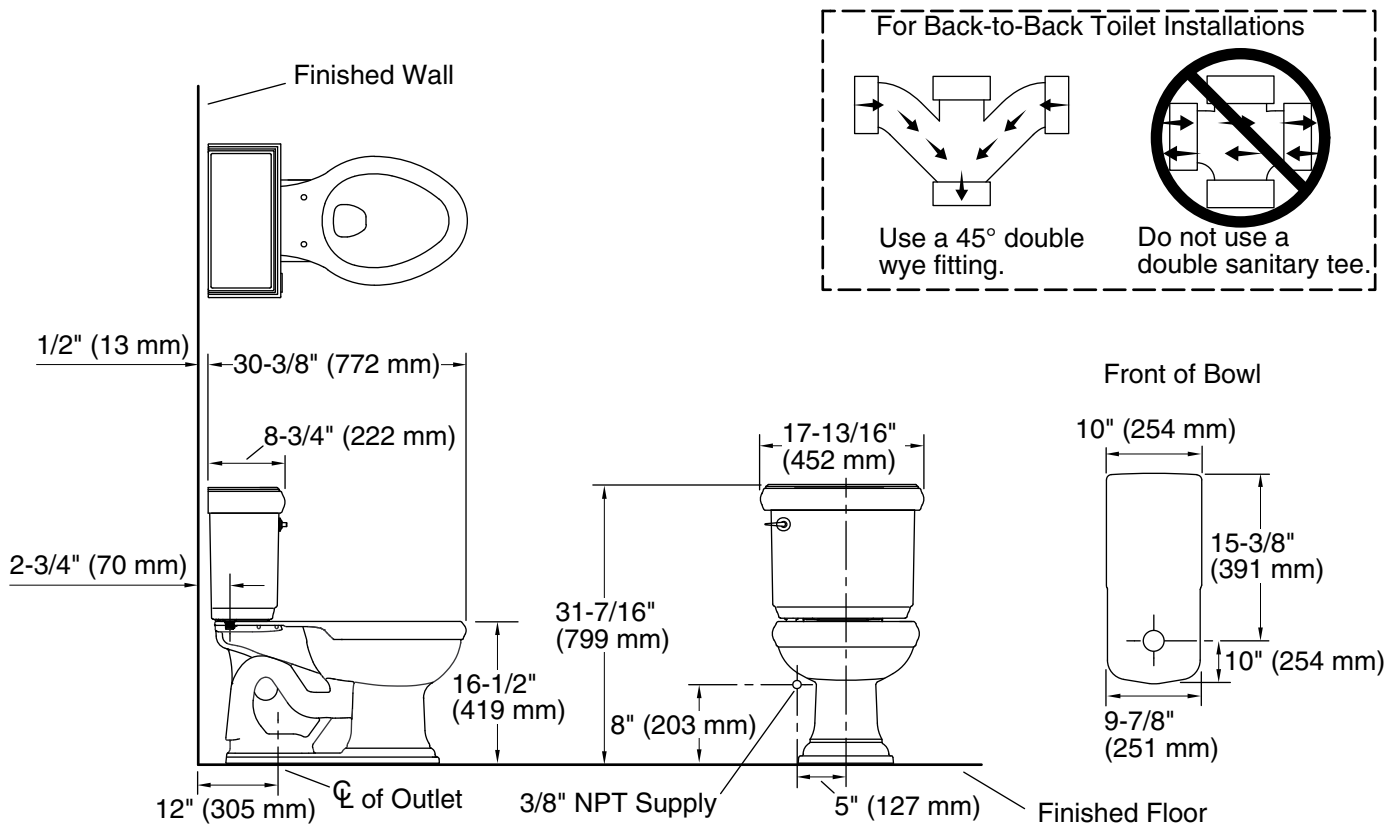

Memoirs® Classic Comfort Height®

two-piece elongated 1.28 gpf toilet

K-3816

Features

- Two-piece toilet.
- Elongated bowl offers added room and comfort.
- Comfort Height® feature offers chair-height seating that makes sitting down and standing up easier for most adults.
- 1.28 gpf (4.8 lpf).
- Standard left-hand Polished Chrome trip lever included.
- Combination consists of the K-4380 bowl and the K-4433 tank.
- Coordinates with other products in the Memoirs collection.

Installation

- Standard 12" (305 mm) rough-in.
- Three-bolt installation.
- Seat and supply line sold separately.

Water Conservation & Rebates

- Eligible for consumer rebates in some municipalities.

Recommended Products/Accessories

Technical Information

All product dimensions are nominal.

| | |
|-----------------------|------------------------------------|
| Toilet type: | Two-piece, Floor-mount |
| Waste Outlet: | Floor |
| Bowl shape: | Elongated |
| Flush type: | AquaPiston® |
| Trap passageway: | 2-1/8" (54 mm) |
| Water Consumption | |
| Full: | 1.28 gpf (4.8 lpf) |
| Water surface size: | 11-3/4" x 9-1/2" (298 mm x 241 mm) |
| Rim to water surface: | 6-1/8" (156 mm) |
| Rough-in: | 12" (305 mm) |
| Seat-mounting holes: | 5-1/2" (140 mm) |

Notes

Install this product according to the installation instructions.

For back-to-back toilet installations: Use only a 45° double wye fitting.

ADA, OBC, CSA B651 compliant when installed to the specific requirements of these regulations.