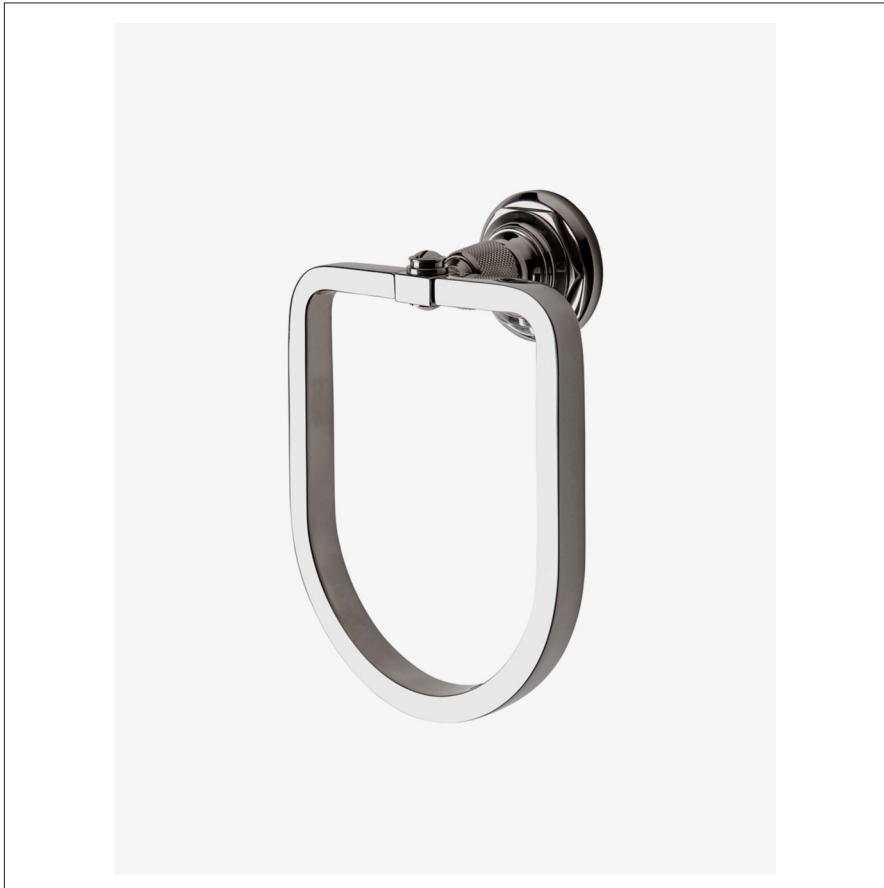

## R.W. ATLAS

R.W. Atlas Towel Ring

RWTB01

SHOWN IN R.W. ATLAS TOWEL RING| RWTB01

### TECHNICAL DETAILS

Escutcheon Primary Material: Brass  
Depth / Width: 2 3/4"  
Height: 6 7/8"  
Installation Type: Wall Mounted  
Length: 5"  
Primary Material: Brass  
Suggested Application: Bath

### PRODUCT FEATURES

Unique "D" shape reflects the unique industrial design of the R.W. Atlas family.  
Ring is 5" (12.7 cm) wide by 6" (15.25 cm) tall.

# WATERWORKS

R.W. ATLAS

R.W. Atlas Towel Ring

RWTB01

TOP VIEW

SCALE: 3"=1'-0"

ISO VIEW

SCALE: 3"=1'-0"