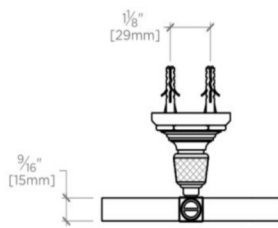

### TECHNICAL DETAILS

Escutcheon Primary Material: Brass  
Depth / Width: 2 3/4"  
Height: 6 7/8"  
Installation Type: Wall Mounted  
Length: 5"  
Primary Material: Brass  
Suggested Application: Bath

### PRODUCT FEATURES

Unique "D" shape reflects the unique industrial design of the R.W. Atlas family.  
Ring is 5" (12.7 cm) wide by 6" (15.25 cm) tall.

# WATERWORKS

R.W. ATLAS

R.W. Atlas Towel Ring

RWTB01

TOP VIEW

SCALE: 3"=1'-0"

ISO VIEW

SCALE: 3"=1'-0"

FRONT VIEW

SCALE: 3"=1'-0"

SIDE VIEW

SCALE: 3"=1'-0"