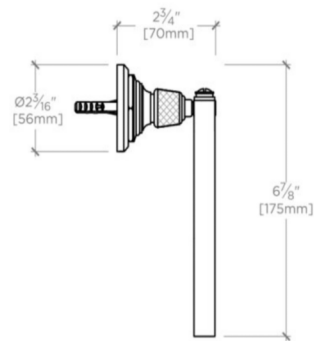

### TECHNICAL DETAILS

Escutcheon Primary Material: Brass  
Depth / Width: 2 3/4"  
Height: 6 7/8"  
Installation Type: Wall Mounted  
Length: 5"  
Primary Material: Brass  
Suggested Application: Bath

### PRODUCT FEATURES

Unique "D" shape reflects the unique industrial design of the R.W. Atlas family.  
Ring is 5" (12.7 cm) wide by 6" (15.25 cm) tall.

# WATERWORKS

R.W. ATLAS

R.W. Atlas Towel Ring

RWTB01

TOP VIEW

SCALE: 3"=1'-0"

ISO VIEW

SCALE: 3"=1'-0"

FRONT VIEW

SCALE: 3"=1'-0"

SIDE VIEW

SCALE: 3"=1'-0"