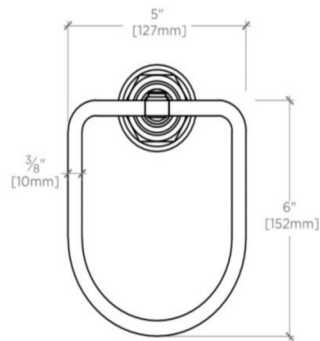

### TECHNICAL DETAILS

Escutcheon Primary Material: Brass  
Depth / Width: 2 3/4"  
Height: 6 7/8"  
Installation Type: Wall Mounted  
Length: 5"  
Primary Material: Brass  
Suggested Application: Bath

### PRODUCT FEATURES

Unique "D" shape reflects the unique industrial design of the R.W. Atlas family.  
Ring is 5" (12.7 cm) wide by 6" (15.25 cm) tall.

# WATERWORKS

R.W. ATLAS

R.W. Atlas Towel Ring

RWTB01

TOP VIEW

SCALE: 3"=1'-0"

ISO VIEW

SCALE: 3"=1'-0"

FRONT VIEW

SCALE: 3"=1'-0"

SIDE VIEW

SCALE: 3"=1'-0"