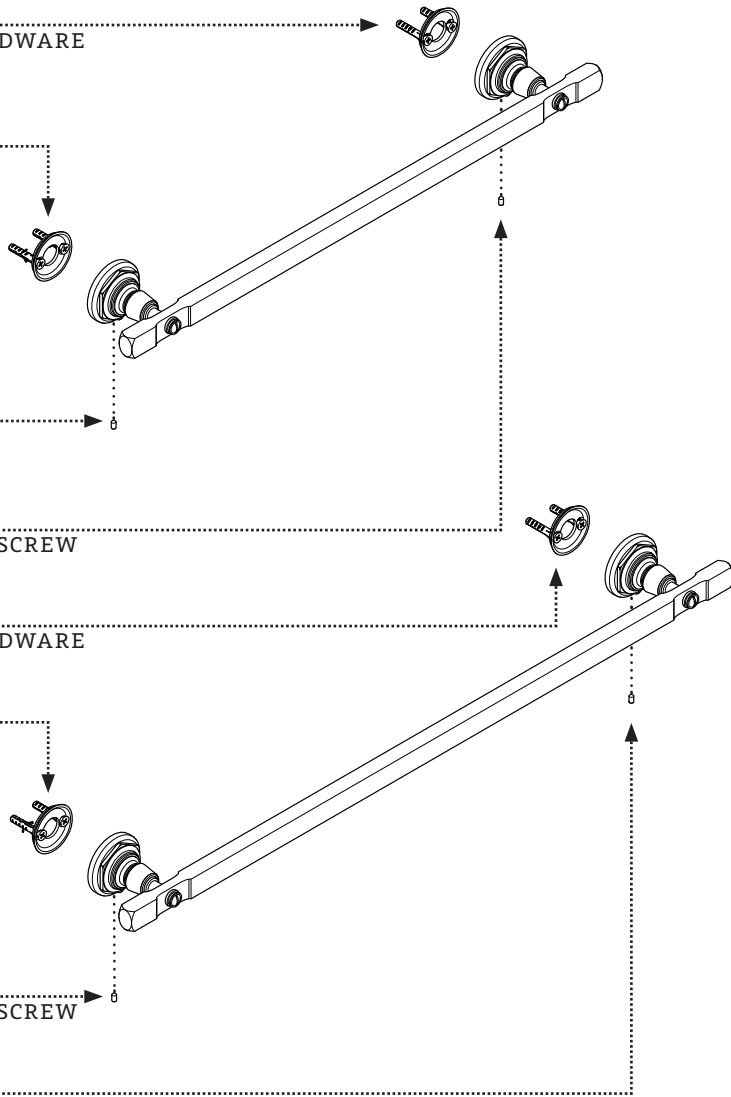

103686
MOUNTING
HARDWARE

103513
FASTENING SET
SCREW

103513
FASTENING SET
SCREW

103686
MOUNTING HARDWARE

103686
MOUNTING
HARDWARE

103513
FASTENING SET
SCREW

103513
FASTENING SET
SCREW

*FINISH/COLOR MUST BE SPECIFIED WHEN ORDERING
++SUPPLIED AS A PAIR

KIT COMPONENTS

ANCHOR

MOUNTING PLATE

103686

MOUNTING
HARDWARE

SCREW

HEX KEY

ESTB. 1978