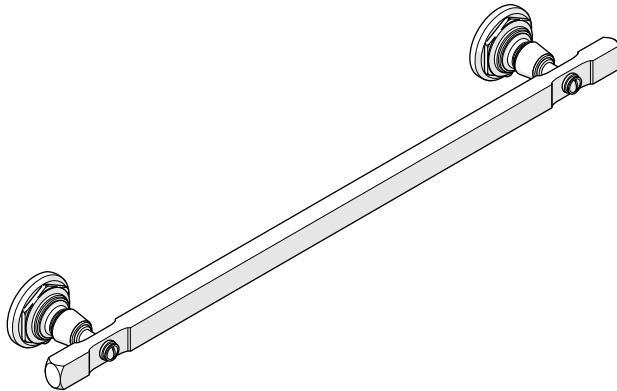

ESTB. 1978

WATERWORKS SERVICE PARTS

STYLE RWTB18

R.W. Atlas Single 18" Metal Towel Bar

STYLE RWTB24

R.W. Atlas Single 24" Metal Towel Bar

WELCOME TO

WATERWORKS