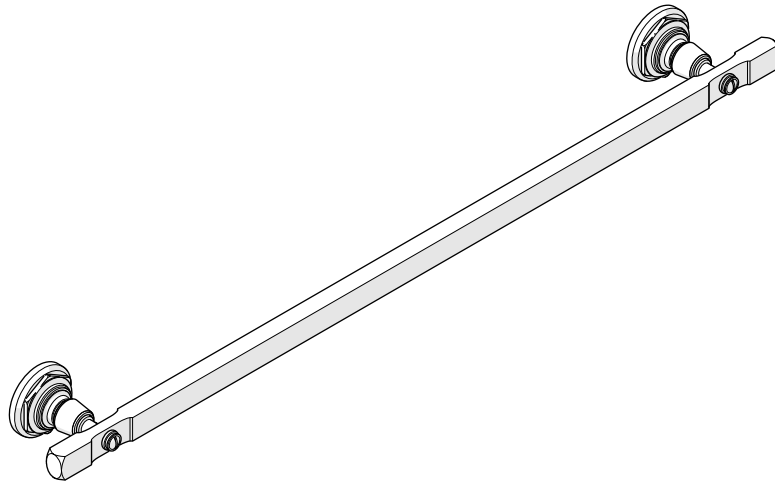

ESTB. 1978

WATERWORKS SERVICE PARTS

STYLE RWTB18

R.W. Atlas Single 18" Metal Towel Bar

STYLE RWTB24

R.W. Atlas Single 24" Metal Towel Bar

WELCOME TO

WATERWORKS