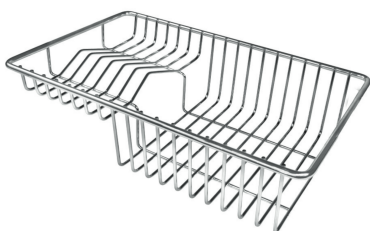

FEATURES

VINTAGE PVD	The prestigious PVD finish combines with the care for detail of the Vintage finish, to create a combination of unique elegance.
Gold	The Gold finish is obtained by treating the steel with a physical process called PVD (Physical Vacuum Deposition) which deposits particles of noble metals on the surface. The result is a unique and refined aesthetic effect, and an improvement in the mechanical properties of the steel that is more resistant to shocks and scratches.
Basket 3,5" waste fitting	The drain is equipped with a large 3.5" drain, with the practical basket cap that prevents the discharge of solid parts. The 3.5 "drain allows the use of the Foster waste-disposer, compatible with all models.
High thickness	1mm thick steel. A significant thickness, which guarantees the maximum sturdiness and durability.
Perimetral overflow	The overflow is always a security on the Foster sinks that prevents the overflow of water in case of oversights. The perimeter drain solution improves aesthetics thanks to its square and essential shape.
Small radius	Bowls with squared shapes with a modern design and an increased capacity, for a minimal aesthetics connected with an extreme practicality.

TECHNICAL DATA

Cut out size
Dimensioni per foratura top

GALLERY

OPTIONAL ACCESSORIES

Cestello inox 8612 000

Glass chopping board 8631 300

HPDE Chopping board 8657 001

HPDE Twin chopping board 8644 101

Iroko-wood chopping board with stainless steel colander 8644 042

Iroko-wood sliding chopping board 8644 041

Iroko-wood twin chopping board 8644 004

Stainless steel colander 8154 000

Stainless steel plate rack 8100 154

Stainless steel plate rack 8100 303

White basket 8612 100

White bowl 8153 100

Graters kit with ring-holder and food collection tray 8159 101

Stainless steel perforated tray 8151 000

Stainless steel plate rack 8100 201