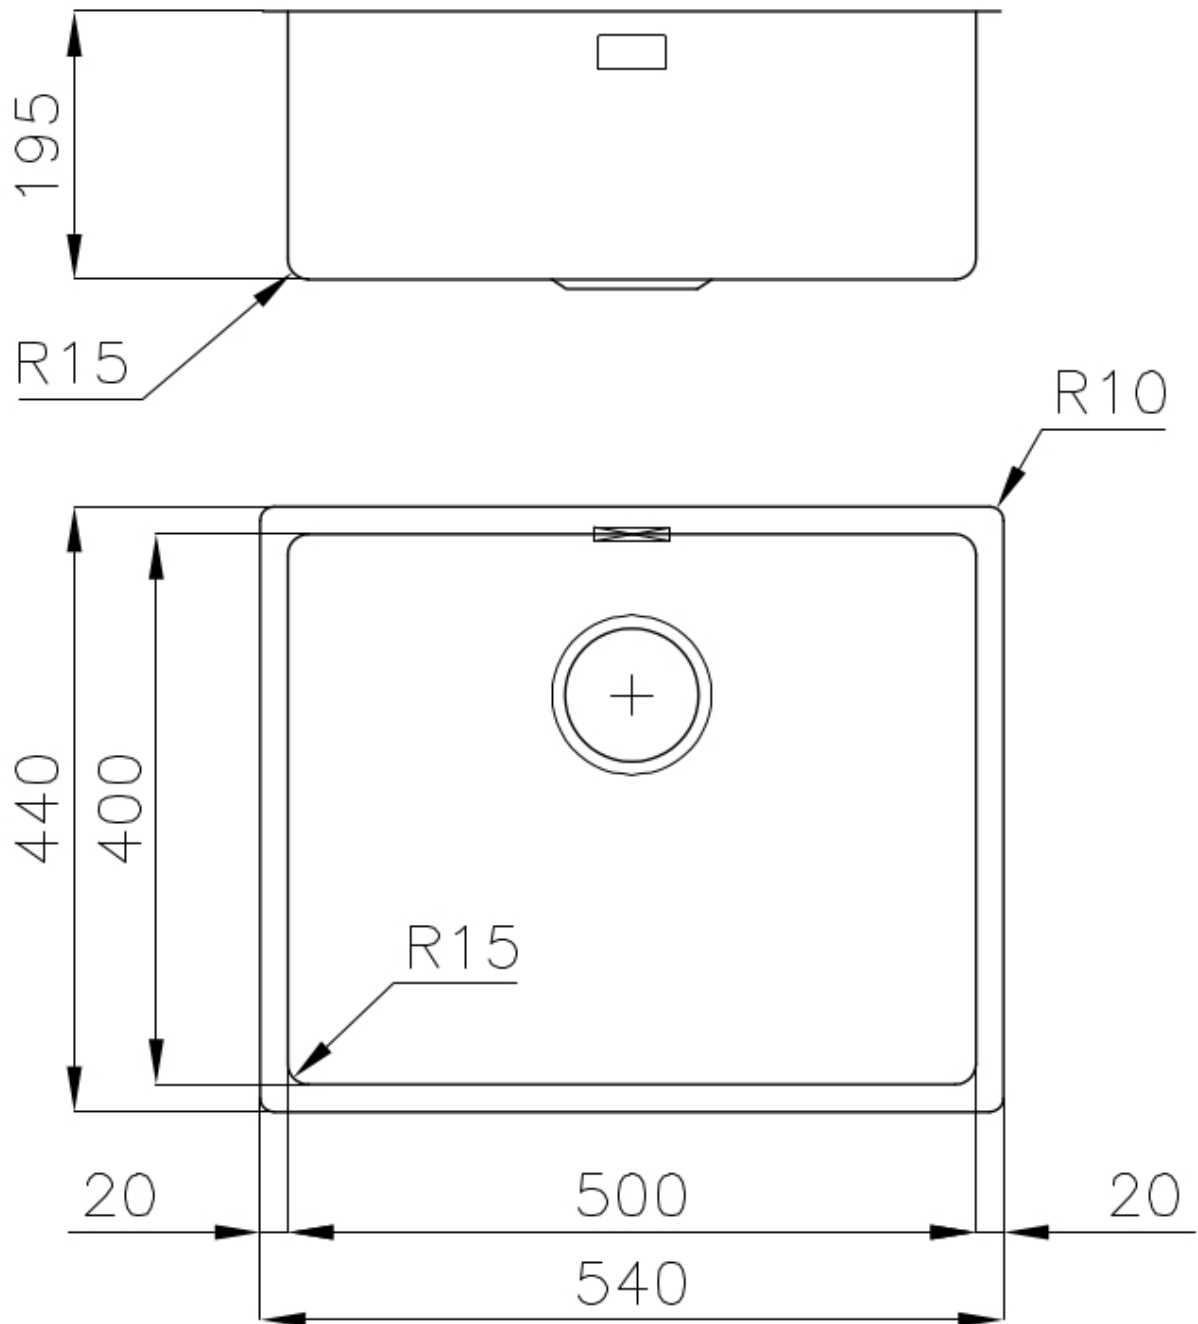

Base 60 cm

Edge/Installation Type Undermount

Dimensions 540x440 mm

Standard fittings Fixing hooks, gasket, drain, overflow and siphon, boxed packing

Mixer holes No standard holes

Built-in hole	View technical data sheet (for all Flush-mount / Top-mount models and Under-mount models)
Drainer	No
Width	54 cm
Bowl dimension	500x400mm
Number of bowls	1 bowl
Waste fitting	3,5" drain

TECHNICAL DATA

Cut out size
Dimensioni per foratura top

GALLERY

OPTIONAL ACCESSORIES

Cestello inox 8612 000

Glass chopping board 8631 300

HPDE Chopping board 8657 001

HPDE Twin chopping board 8644 101