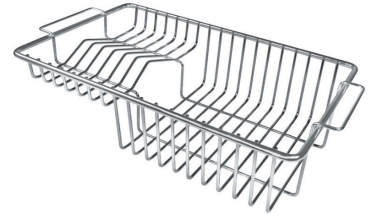

Iroko-wood chopping board with stainless steel colander 8644 042

Iroko-wood sliding chopping board 8644 041

Iroko-wood twin chopping board 8644 004

Stainless steel colander 8154 000

Stainless steel plate rack 8100 154

Stainless steel plate rack 8100 303

White basket 8612 100

White bowl 8153 100

Graters kit with ring-holder and food collection tray 8159 101

Stainless steel perforated tray 8151 000

Stainless steel plate rack 8100 201