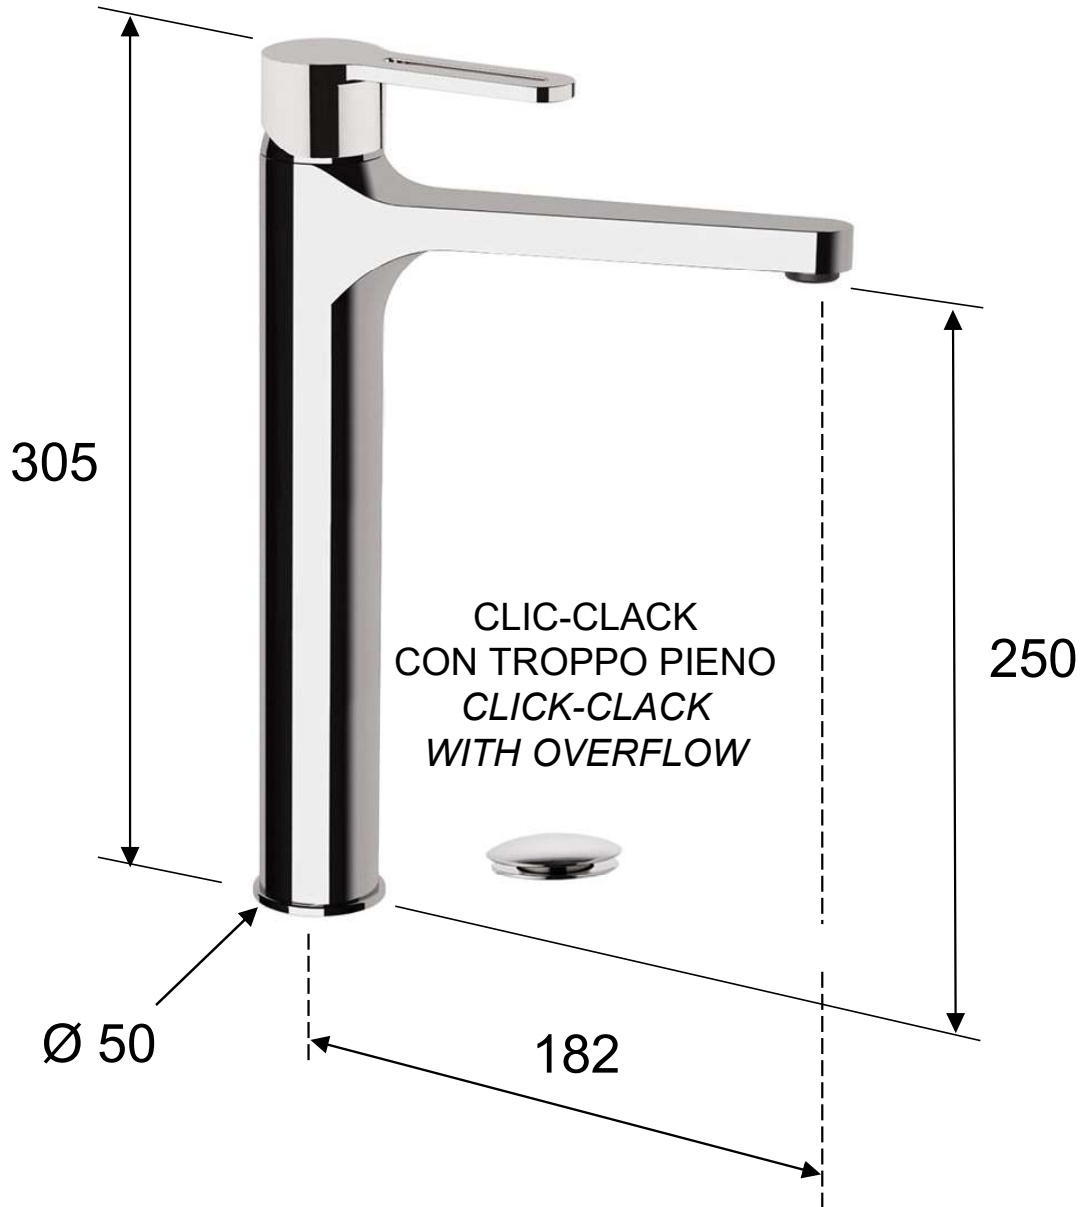

DANIEL

SCHEDA TECNICA TECHNICAL FEATURES

ART. COD.

SR607

MATERIALI / MATERIALS

OTTONE CROMATO / CHROME PLATED BRASS

CROMATURA / CHROME PLATING

UNI EN 248