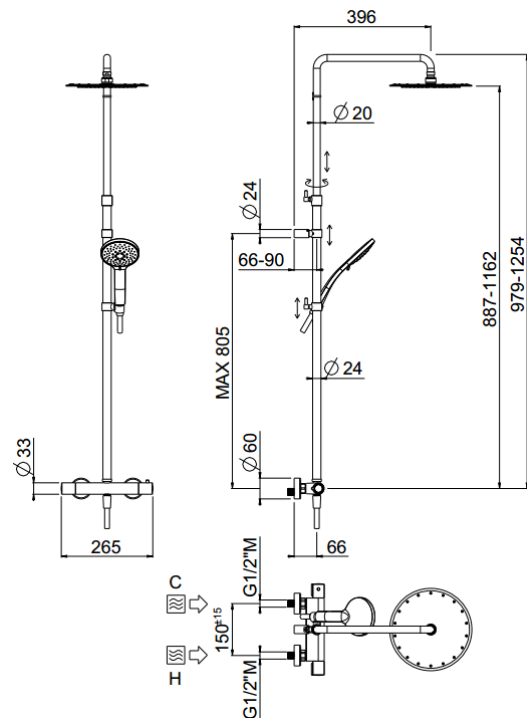

Rigoletto telescopic

Rigoletto telescopic, MySlim shower head
00-1954-N-CR

TECHNICAL INFORMATION

Bridge telescopic shower column including exposed thermostatic mixer with diverter and brass handles, turning bar with adjustable mounting. Round ultra-thin shower head, Ø240, non-liming in stainless steel. 3 jets non-liming shower in ABS. Smooth double anti-torsion PVC flexible hose, cm 150. CHROME

Flow rate:
x rubinetto

PICTURE

SPARE PARTS

ORIC031
T°

ORIC032
2 vie / ways

FEATURES

rain jet

central jet

side jet

double anti-torsion

adjustable
telescopic shower
column

TECHNICAL DRAWING

FINISHINGS