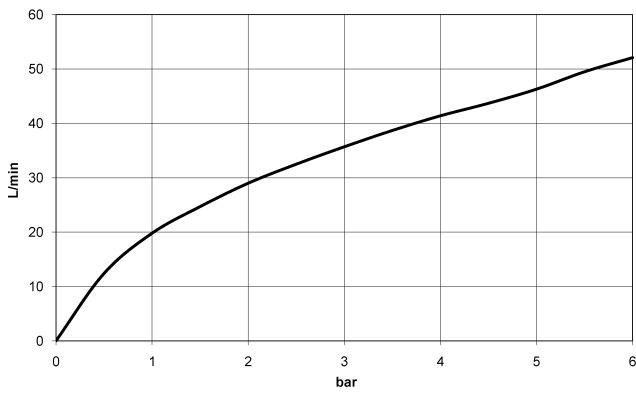

LULU Concealed three-way diverter - Chrome

LULU

36 210 710

- rotary diverter
- rosette 60 x 78 mm
- WRAS 2307045

	Chrome	36 210 710-00
	Brushed Platinum	36 210 710-06

Required miscellaneous

- Concealed three-way diverter -** 35 203 970 90
- max. recess depth 155 mm
 - min. recess depth 85 mm

36 210 710

mm [inches]

Flow rate chart

Codes & Standards

DIN 4109

ISO 3822

Scottish Water
Byelaws

UK Water Supply
Regulations