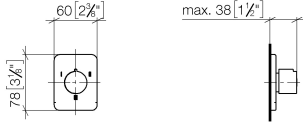

LULU Concealed three-way diverter - Chrome

LULU

36 210 710

- rotary diverter
- rosette 60 x 78 mm
- WRAS 2307045

	Chrome	36 210 710-00
	Brushed Platinum	36 210 710-06

Required miscellaneous

- Concealed three-way diverter -** 35 203 970 90
- max. recess depth 155 mm
 - min. recess depth 85 mm

36 210 710

mm [inches]

Flow rate chart

Codes & Standards

DIN 4109

ISO 3822

Scottish Water
Byelaws

UK Water Supply
Regulations

Ü-Zeichen

LULU Concealed three-way diverter - Chrome

LULU

36 210 710

Certificates

WRAS_2307

LGA_38

36 210 710