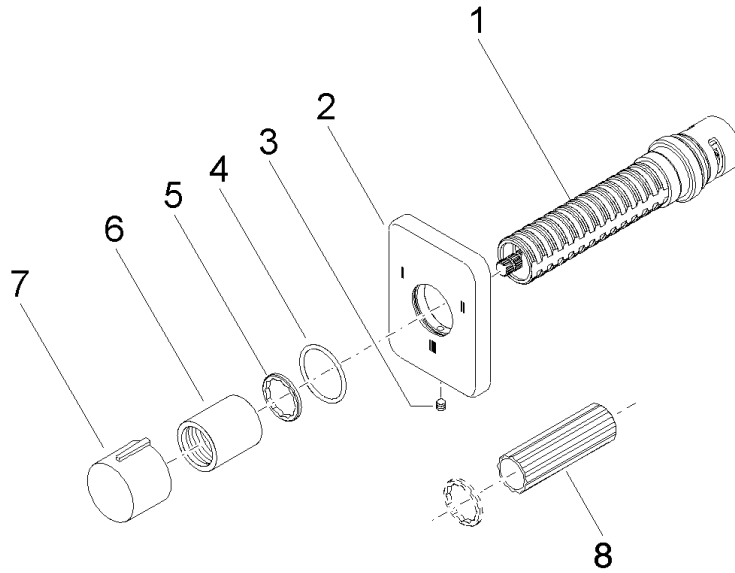

36 210 710

mm [inches]

Flow rate chart

Codes & Standards

DIN 4109

ISO 3822

Scottish Water
Byelaws

UK Water Supply
Regulations

Ü-Zeichen

LULU Concealed three-way diverter - Chrome

LULU

36 210 710

Certificates

WRAS_2307

LGA_38

36 210 710

Product version from 4/1/2022

LULU Concealed three-way diverter - Chrome

LULU

36 210 710

Spare parts list

Product version from 4/1/2022

No.	Item Number	Name	Quantity used	Delivery time
	90 90 03 303 10 90	diverter	8	2