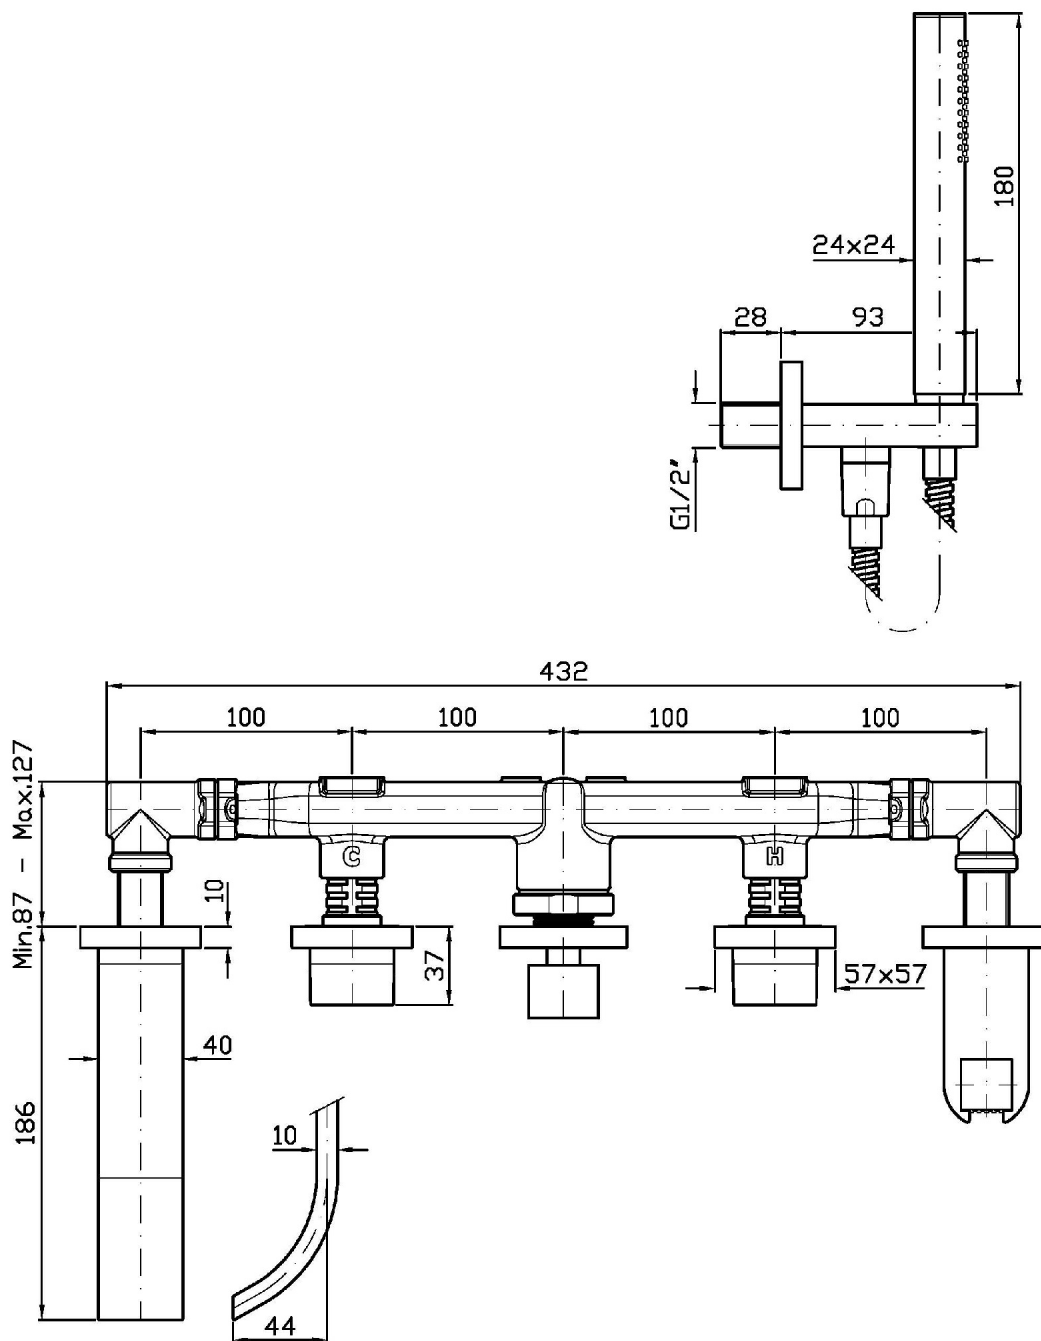

## AGUABLU

ZA5746

Gruppo incasso vasca-doccia. / Built-in bath shower mixer.

Gruppo incasso vasca-doccia, deviatore a muro, doccetta in ottone squadrata Z94178, flessibile da 1500 mm, collegamenti.

Built-in bath shower mixer, diverter, brass square handshower Z94178, shower hose 1500 mm, connections.

R99505

Parte incasso corpo unico, interasse 400 mm /  
Assembled built-in part, interaxe 400 mm.

## AGUABLU

ZA5746

Disegno Complessivo / Overall Drawing

## AGUABLU

ZA5746 Pesì e Misure / Weights and Sizes

Peso ( Kg ) Weight ( lb )	3,80 ( Kg )	8,38 ( lb )
Volume test ( dc3 ) - ( in3 )	15,98 ( dc3 )	975,16 ( in3 )
h ( mm ) - ( in )	90,00 ( mm )	3,54 ( in )
L1 ( mm ) - ( in )	335,00 ( mm )	13,19 ( in )
L2 ( mm ) - ( in )	530,00 ( mm )	20,87 ( in )