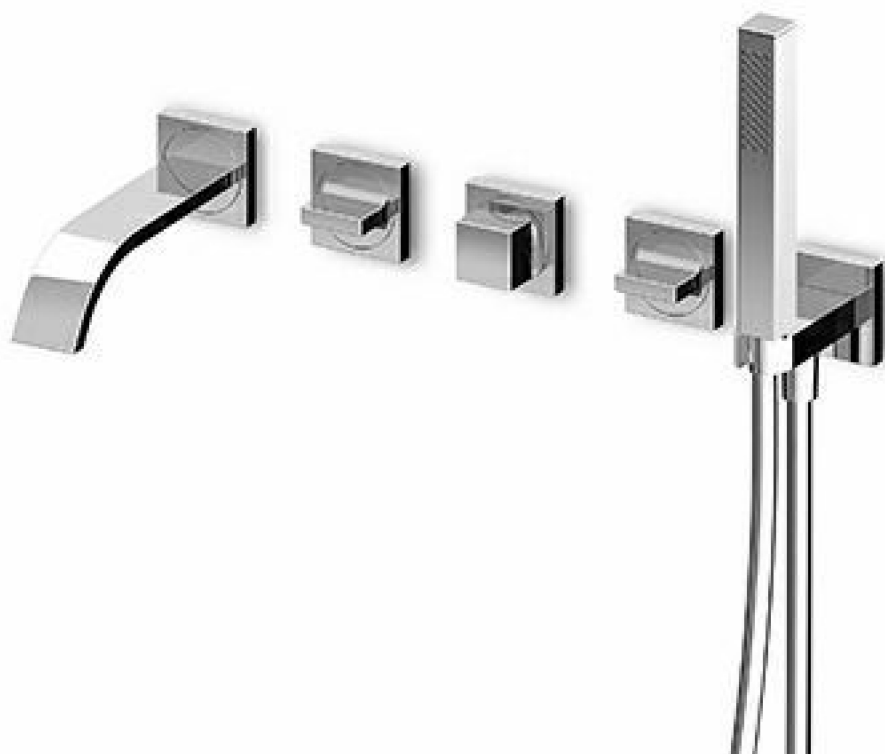

Marchio / Brand ZUCCHETTI

Classe / Class WW

## AGUABLU

ZA5746

Gruppo incasso vasca-doccia. / Built-in bath shower mixer.

Gruppo incasso vasca-doccia, deviatore a muro, doccetta in ottone squadrata Z94178, flessibile da 1500 mm, collegamenti.

Built-in bath shower mixer, diverter, brass square handshower Z94178, shower hose 1500 mm, connections.

R99505

Parte incasso corpo unico, interasse 400 mm /  
Assembled built-in part, interaxe 400 mm.

## AGUABLU

ZA5746 Pesì e Misure / Weights and Sizes

Peso ( Kg ) Weight ( lb )	3,80 ( Kg )	8,38 ( lb )
Volume test ( dc3 ) - ( in3 )	15,98 ( dc3 )	975,16 ( in3 )
h ( mm ) - ( in )	90,00 ( mm )	3,54 ( in )
L1 ( mm ) - ( in )	335,00 ( mm )	13,19 ( in )
L2 ( mm ) - ( in )	530,00 ( mm )	20,87 ( in )