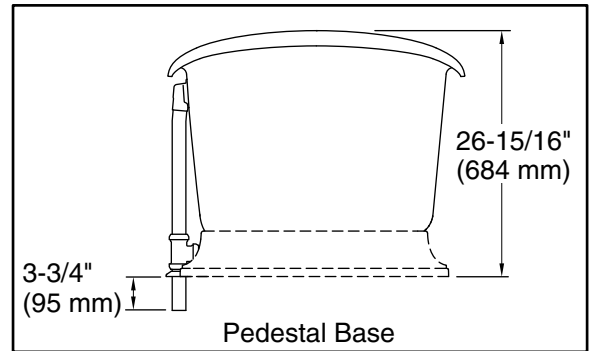

Technical Information

All product dimensions are nominal.

Installation:	Freestanding
Drain location:	Center rear
Basin area, bottom:	48-15/16" x 24-3/4" (1243 mm x 629 mm)
Basin area, top:	58-11/16" x 27-13/16" (1491 mm x 706 mm)
Weight:	396.2 lbs (179.7 kg)
Minimum floor load:	90 lbs/ft ² (439.4 kg/m ²)
Water depth:	14-3/8" (366 mm)
Water capacity:	90 gal (340.7 L)
Template:	1344921-7, not required, included