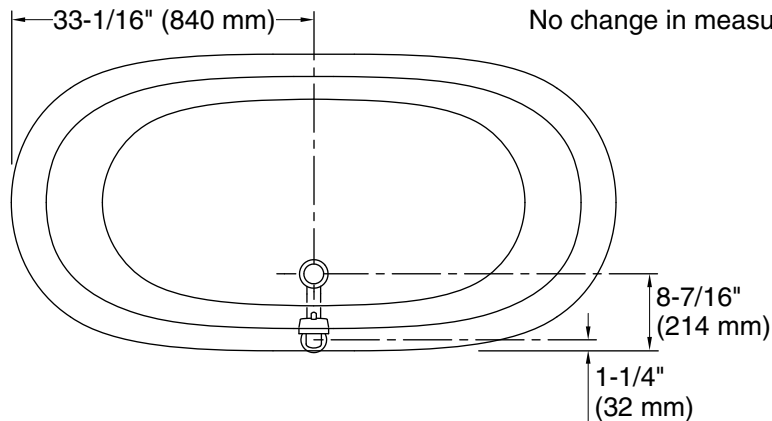

Technical Information

All product dimensions are nominal.

Installation:	Freestanding
Drain location:	Center rear
Basin area, bottom:	48-15/16" x 24-3/4" (1243 mm x 629 mm)
Basin area, top:	58-11/16" x 27-13/16" (1491 mm x 706 mm)
Weight:	396.2 lbs (179.7 kg)
Minimum floor load:	90 lbs/ft ² (439.4 kg/m ²)
Water depth:	14-3/8" (366 mm)
Water capacity:	90 gal (340.7 L)
Template:	1344921-7, not required, included