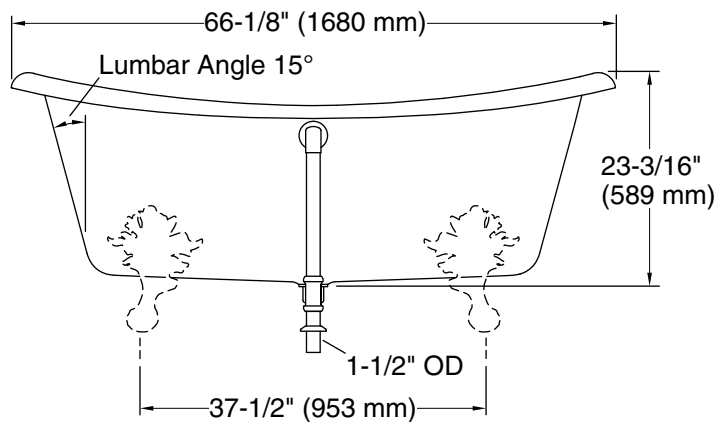

Technical Information

All product dimensions are nominal.

Installation:	Freestanding
Drain location:	Center rear
Basin area, bottom:	48-15/16" x 24-3/4" (1243 mm x 629 mm)
Basin area, top:	58-11/16" x 27-13/16" (1491 mm x 706 mm)
Weight:	396.2 lbs (179.7 kg)
Minimum floor load:	90 lbs/ft ² (439.4 kg/m ²)
Water depth:	14-3/8" (366 mm)
Water capacity:	90 gal (340.7 L)
Template:	1344921-7, not required, included