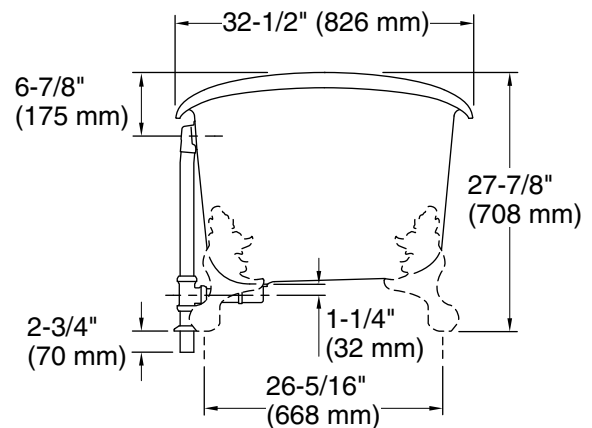

Material

- KOHLER® enameled cast iron.
- Painted exterior in Iron Black.

Installation

- Freestanding.

Required Products/Accessories

K-204 ball-and-claw feet

K-7159 1-1/2" pop-up bath drain for freestanding baths

Technical Information

All product dimensions are nominal.

Installation:	Freestanding
Drain location:	Center rear
Basin area, bottom:	48-15/16" x 24-3/4" (1243 mm x 629 mm)
Basin area, top:	58-11/16" x 27-13/16" (1491 mm x 706 mm)
Weight:	396.2 lbs (179.7 kg)
Minimum floor load:	90 lbs/ft ² (439.4 kg/m ²)
Water depth:	14-3/8" (366 mm)
Water capacity:	90 gal (340.7 L)
Template:	1344921-7, not required, included

Notes

Measure your actual product for rough-in details.

Install this product according to the installation instructions.

The hot water supply should be 70% of the capacity of the bath or greater. Installations will vary.