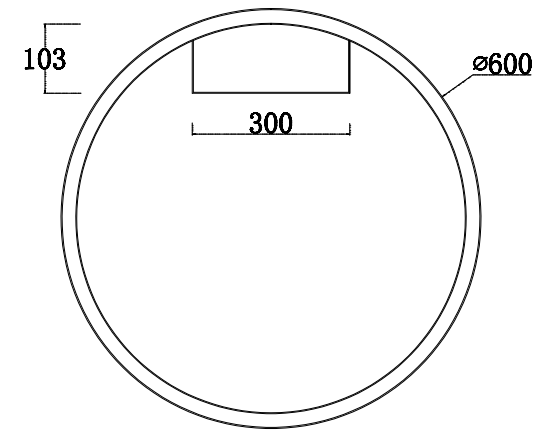

Instruction

MOD058CL-L35W4K

MAX 35W
1800 Lumen

Model: MOD058CL-L35W4K
Collection: Technical

Ceiling Lamps