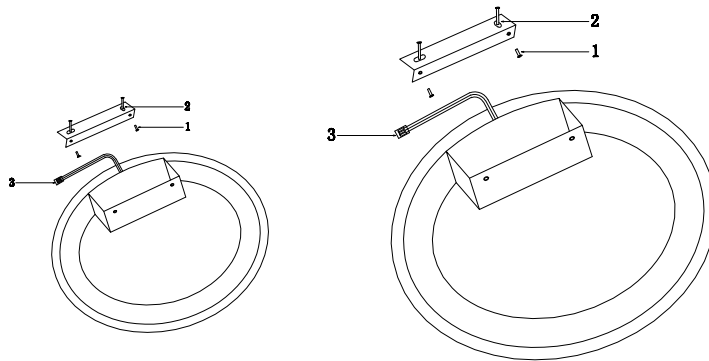

Instruction

MOD058CL-L35W4K

MAX 35W
1800 Lumen

Model: MOD058CL-L35W4K
Collection: Technical

Ceiling Lamps