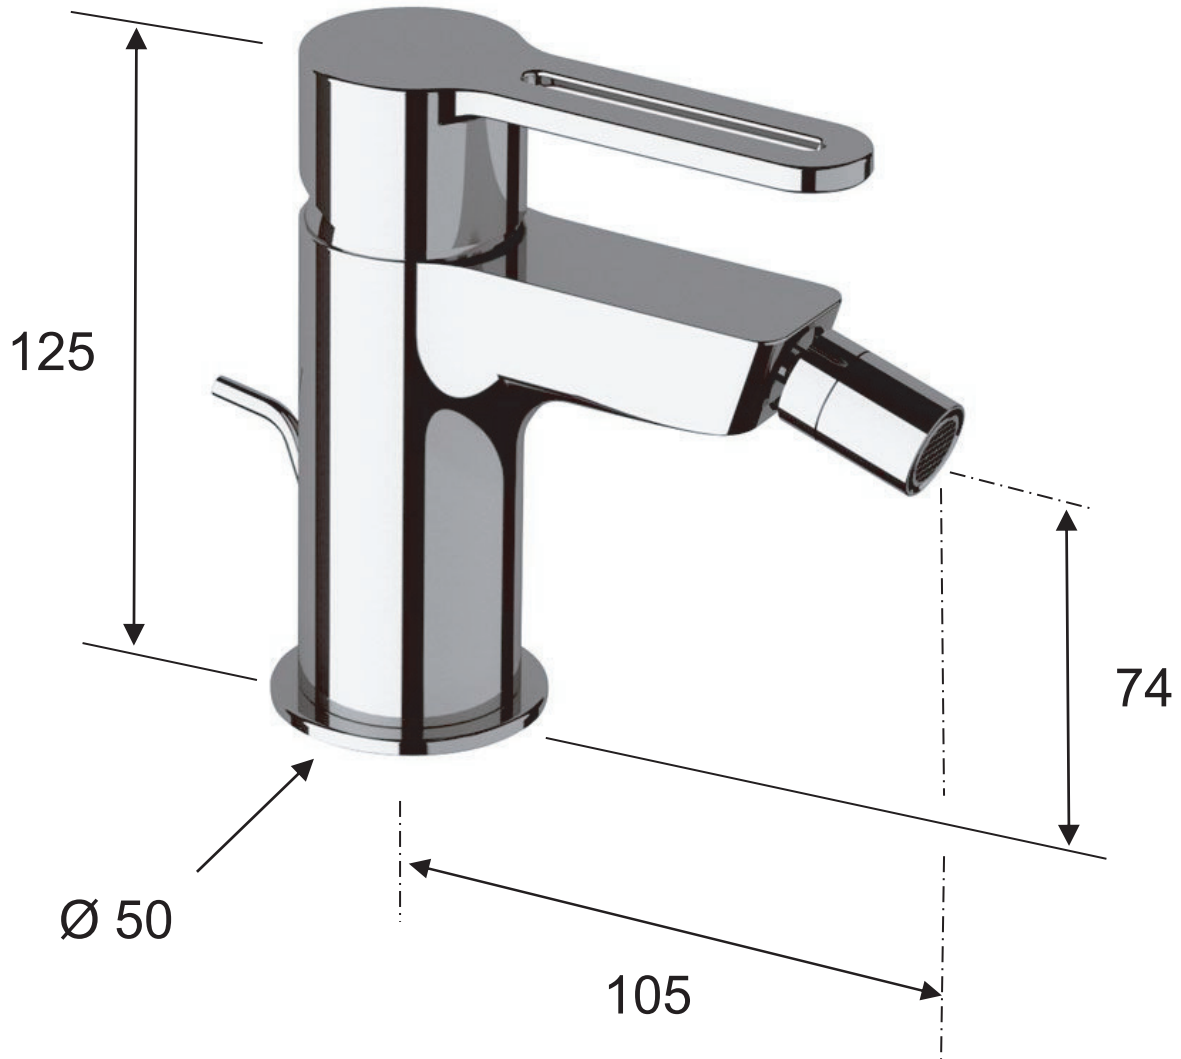

DANIEL

SCHEDA TECNICA TECHNICAL FEATURES

ART. COD.

SR604

MATERIALI / MATERIALS

OTTONE CROMATO / CHROME PLATED BRASS

CROMATURA / CHROME PLATING

UNI EN 248