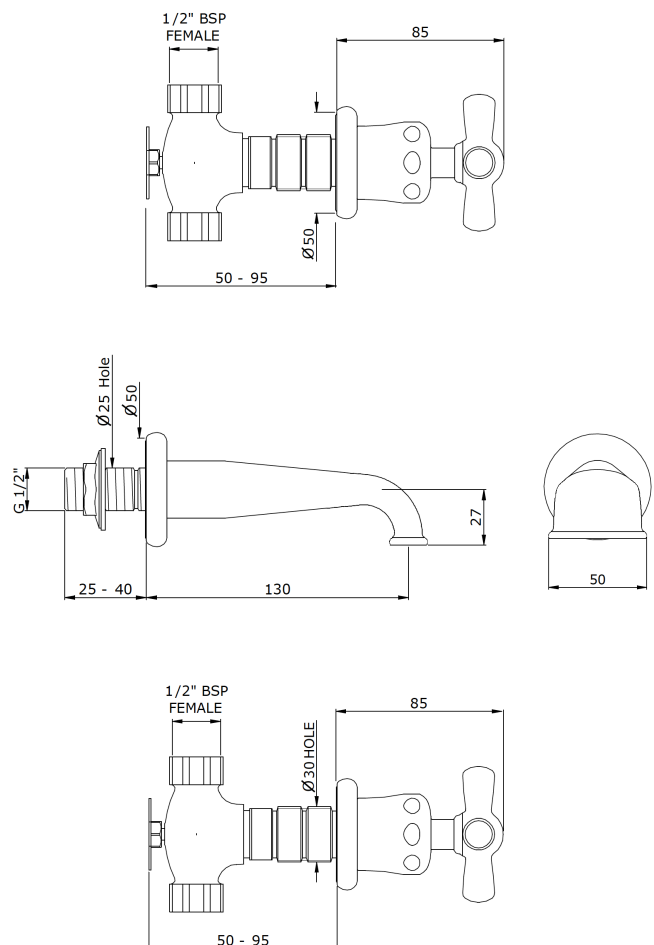

## Technical Details

Valve rough-in depth maximum:

95mm

Valve rough-in depth minimum:

50mm

Primary material: brass

Valve fittings hole diameter: 30mm

Spout fittings hole diameter: 25mm

Handle turn angle: 1/4 turn

Spout length: 130mm

Spout inlet connection size: 1/2"

BSP Spout inlet connection type:

male Inlet connection size: 1/2" BSP

Valve inlet connection type: female

Installation type: wall mounted

Number of handles: 2

Number of holes: 3

Spout swivel: no

Suggested application: basin

## Product Notes

All dimensions are based on original specifications and are subject to change and variation.

THE  
WATER/  
MONOPOLY

10/14 Lonsdale Road, London, NW6 6RD  
+44 (0)20 7624 2636 thewatermonopoly.com