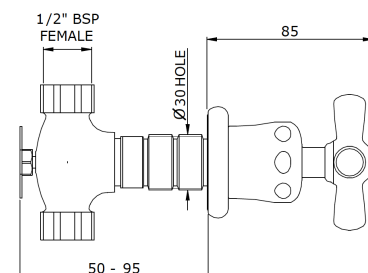

ROCKWELL WALL MOUNTED BASIN TAPS WITH 165MM CAST SPOUT

Rockwell wall mounted basin taps with 165mm cast spout. The crossheads are available in either all metal or Rockwell colored ceramic: lilac/Bonbon, orange/Squash, matt black/Graphite, gloss black/Ink, white/Snowdrop, grey/Seattle, green/Willow, blue/Powder, yellow/Sherbet, red/Lipstick and pale pink/Conch. Other colours are available. We also offer a colour matching service. Please contact the office for further information. Made in England.

Technical Details

Valve rough-in depth maximum: 95mm
 Valve rough-in depth minimum: 50mm
 Primary material: brass
 Valve fittings hole diameter: 30mm
 Spout fittings hole diameter: 25mm
 Handle turn angle: 1/4 turn
 Spout length: 165mm
 Spout inlet connection size: 1/2" BSP
 Spout inlet connection type: male
 Inlet connection size: 1/2" BSP
 Valve inlet connection type: female
 Installation type: wall mounted
 Number of handles: 2
 Number of holes: 3
 Spout swivel: no
 Suggested application: basin

Product Notes

All dimensions are based on original specifications and are subject to change and variation.

THE
 WATER/
 MONOPOLY