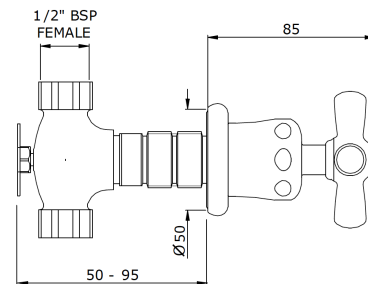

ROCKWELL WALL MOUNTED BASIN TAPS WITH 165MM CAST SPOUT

Rockwell wall mounted basin taps with 165mm cast spout. The crossheads are available in either all metal or Rockwell colored ceramic: lilac/Bonbon, orange/Squash, matt black/Graphite, gloss black/Ink, white/Snowdrop, grey/Seattle, green/Willow, blue/Powder, yellow/Sherbet, red/Lipstick and pale pink/Conch. Other colours are available. We also offer a colour matching service. Please contact the office for further information. Made in England.

Technical Details

Valve rough-in depth maximum: 95mm
 Valve rough-in depth minimum: 50mm
 Primary material: brass
 Valve fittings hole diameter: 30mm
 Spout fittings hole diameter: 25mm
 Handle turn angle: 1/4 turn
 Spout length: 165mm
 Spout inlet connection size: 1/2" BSP
 Spout inlet connection type: male
 Inlet connection size: 1/2" BSP
 Valve inlet connection type: female
 Installation type: wall mounted
 Number of handles: 2
 Number of holes: 3
 Spout swivel: no
 Suggested application: basin

Product Notes

All dimensions are based on original specifications and are subject to change and variation.

THE
 WATER/
 MONOPOLY