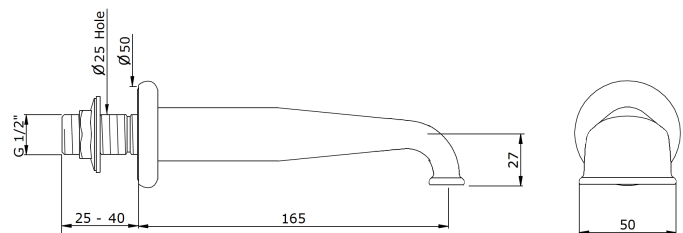

ROCKWELL WALL MOUNTED BASIN TAPS WITH 165MM CAST SPOUT

Rockwell wall mounted basin taps with 165mm cast spout. The crossheads are available in either all metal or Rockwell colored ceramic: lilac/Bonbon, orange/Squash, matt black/Graphite, gloss black/Ink, white/Snowdrop, grey/Seattle, green/Willow, blue/Powder, yellow/Sherbet, red/Lipstick and pale pink/Conch. Other colours are available. We also offer a colour matching service. Please contact the office for further information. Made in England.

Technical Details

Valve rough-in depth maximum: 95mm
 Valve rough-in depth minimum: 50mm
 Primary material: brass
 Valve fittings hole diameter: 30mm
 Spout fittings hole diameter: 25mm
 Handle turn angle: 1/4 turn
 Spout length: 165mm
 Spout inlet connection size: 1/2" BSP
 Spout inlet connection type: male
 Inlet connection size: 1/2" BSP
 Valve inlet connection type: female
 Installation type: wall mounted
 Number of handles: 2
 Number of holes: 3
 Spout swivel: no
 Suggested application: basin

Product Notes

All dimensions are based on original specifications and are subject to change and variation.

THE
 WATER/
 MONOPOLY