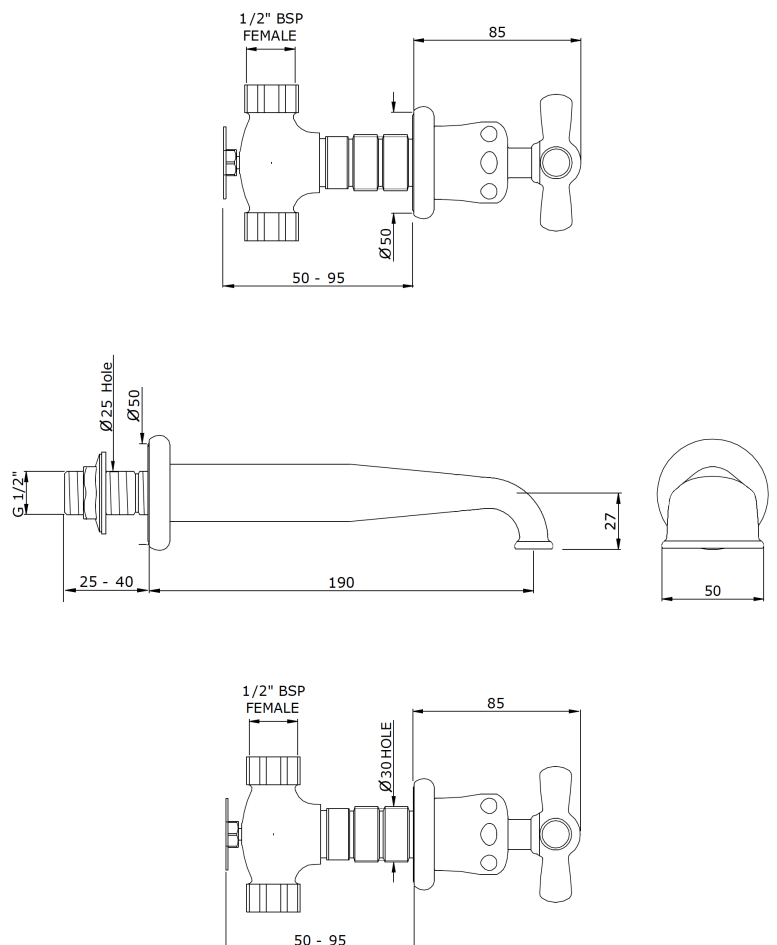

ROCKWELL WALL MOUNTED BASIN TAPS WITH 190MM CAST SPOUT

Rockwell wall mounted basin taps with 190mm cast spout. The crossheads are available in either all metal or Rockwell colored ceramic: lilac/Bonbon, orange/Squash, matt black/Graphite, gloss black/Ink, white/Snowdrop, grey/Seattle, green/Willow, blue/Powder, yellow/Sherbet, red/Lipstick and pale pink/Conch. Other colours are available. We also offer a colour matching service. Please contact the office for further information. Made in England.

Technical Details

Valve rough-in depth maximum:

95mm

Valve rough-in depth minimum:

50mm

Primary material: brass

Valve fittings hole diameter: 30mm

Spout fittings hole diameter: 25mm

Handle turn angle: 1/4 turn

Spout length: 190mm

Spout inlet connection size: 1/2"

BSP Spout inlet connection type:

male Inlet connection size: 1/2"

Valve inlet connection type: female

Installation type: wall mounted

Number of handles: 2

Number of holes: 3

Spout swivel: no

Suggested application: basin

Product Notes

All dimensions are based on original specifications and are subject to change and variation.

THE
WATER/
MONOPOLY