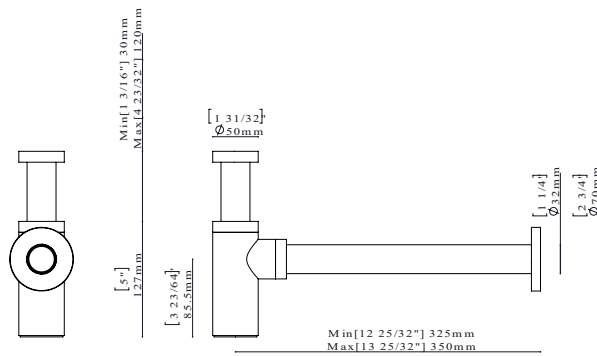

SPARE PARTS / ACCESSORIES:

PRODUCT CARE

d line products are produced in the highest quality brass. To sustain the unique d line finish appearance please follow the below instructions:

- Wash down the surfaces using soapy water or mild detergent
- Always thoroughly rinse off with clean water
- To complete the cleaning procedure dry/polish the surfaces with a soft dry cloth

Please do not use scouring powder, steel wool, chloride based detergents or other aggressive cleaning products as these may damage the surface.

If spots or corrosion appear on the surface it is not due to the stainless steel quality, but to impurities in the environment, aggressive conditions or improper or insufficient cleaning.

Link to our maintenance guide: <https://dline.com/maintenance/>