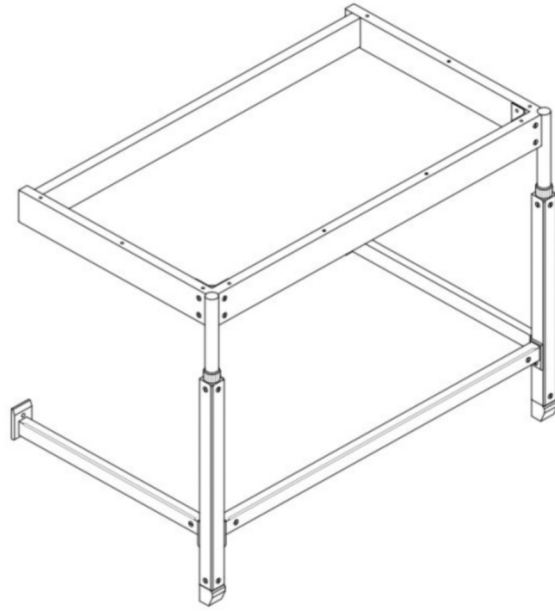

R.W. ATLAS

RWWS01

R.W. Atlas Metal Two Leg Single Washstand 40" x 23" x 31 3/4"

FILEDESCRIPTION

TECHNICAL DETAILS

ADA Compliance: No
Adjustable Levelers / Feet: N
Diameter of Legs / Tubes: 1 1/2"
Depth / Width: 23"
Height: 31 3/4"
Installation Type: Wall Mounted
Leg Material: Metal
Length: 40"
Number of Legs: Two
Primary Material: Brass
Rough-in Supply Height Recommended: 19"
Rough-in Waste Height Recommended: 21"
Sink Visibility: N
Suggested Application: Bath
Top Attachment Method: Silicone

WATERWORKS

R.W. ATLAS

RWWS01

R.W. Atlas Metal Two Leg Single Washstand 40" x 23" x 31 3/4"

TOP VIEW

SCALE: 3/4"=1'-0"

ISO VIEW

SCALE: 3/4"=1'-0"

FRONT VIEW

SCALE: 3/4"=1'-0"

SIDE VIEW

SCALE: 3/4"=1'-0"