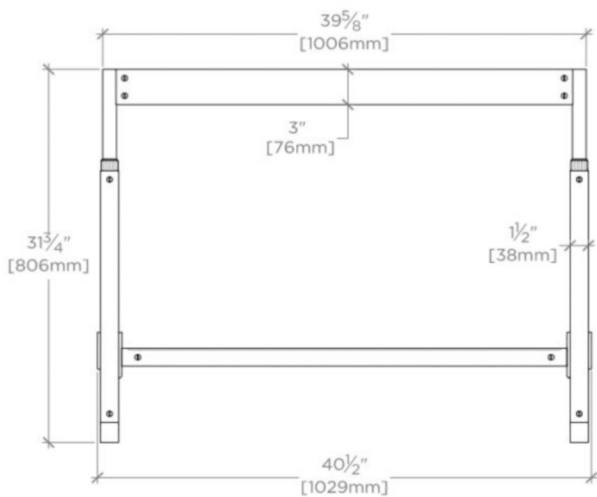

R.W. ATLAS

RWWS01

R.W. Atlas Metal Two Leg Single Washstand 40" x 23" x 31 3/4"

FILEDESCRIPTION

TECHNICAL DETAILS

ADA Compliance: No
Adjustable Levelers / Feet: N
Diameter of Legs / Tubes: 1 1/2"
Depth / Width: 23"
Height: 31 3/4"
Installation Type: Wall Mounted
Leg Material: Metal
Length: 40"
Number of Legs: Two
Primary Material: Brass
Rough-in Supply Height Recommended: 19"
Rough-in Waste Height Recommended: 21"
Sink Visibility: N
Suggested Application: Bath
Top Attachment Method: Silicone

WATERWORKS

R.W. ATLAS

RWWS01

R.W. Atlas Metal Two Leg Single Washstand 40" x 23" x 31 3/4"

TOP VIEW

SCALE: 3/4"=1'-0"

ISO VIEW

SCALE: 3/4"=1'-0"

FRONT VIEW

SCALE: 3/4"=1'-0"

SIDE VIEW

SCALE: 3/4"=1'-0"