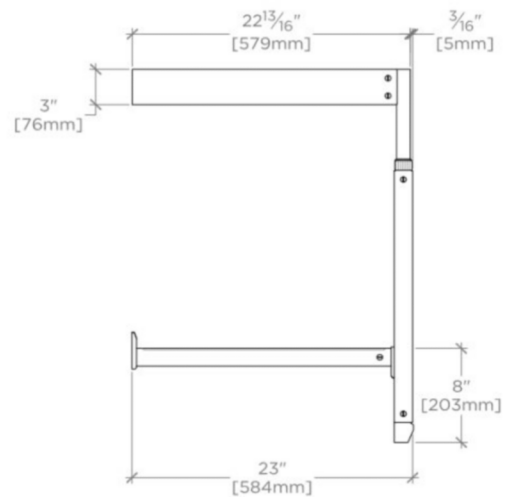

R.W. ATLAS

RWWS01

R.W. Atlas Metal Two Leg Single Washstand 40" x 23" x 31 3/4"

FILEDESCRIPTION

TECHNICAL DETAILS

ADA Compliance: No
Adjustable Levelers / Feet: N
Diameter of Legs / Tubes: 1 1/2"
Depth / Width: 23"
Height: 31 3/4"
Installation Type: Wall Mounted
Leg Material: Metal
Length: 40"
Number of Legs: Two
Primary Material: Brass
Rough-in Supply Height Recommended: 19"
Rough-in Waste Height Recommended: 21"
Sink Visibility: N
Suggested Application: Bath
Top Attachment Method: Silicone

WATERWORKS

R.W. ATLAS

RWWS01

R.W. Atlas Metal Two Leg Single Washstand 40" x 23" x 31 3/4"

TOP VIEW

SCALE: 3/4"=1'-0"

ISO VIEW

SCALE: 3/4"=1'-0"

FRONT VIEW

SCALE: 3/4"=1'-0"

SIDE VIEW

SCALE: 3/4"=1'-0"