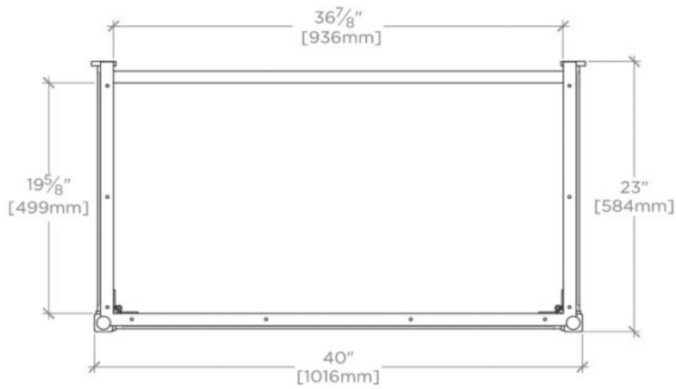

R.W. ATLAS

RWWS01

R.W. Atlas Metal Two Leg Single Washstand 40" x 23" x 31 3/4"

FILEDESCRIPTION

TECHNICAL DETAILS

ADA Compliance: No
Adjustable Levelers / Feet: N
Diameter of Legs / Tubes: 1 1/2"
Depth / Width: 23"
Height: 31 3/4"
Installation Type: Wall Mounted
Leg Material: Metal
Length: 40"
Number of Legs: Two
Primary Material: Brass
Rough-in Supply Height Recommended: 19"
Rough-in Waste Height Recommended: 21"
Sink Visibility: N
Suggested Application: Bath
Top Attachment Method: Silicone

WATERWORKS

R.W. ATLAS

RWWS01

R.W. Atlas Metal Two Leg Single Washstand 40" x 23" x 31 3/4"

TOP VIEW

SCALE: 3/4"=1'-0"

ISO VIEW

SCALE: 3/4"=1'-0"

FRONT VIEW

SCALE: 3/4"=1'-0"

SIDE VIEW

SCALE: 3/4"=1'-0"