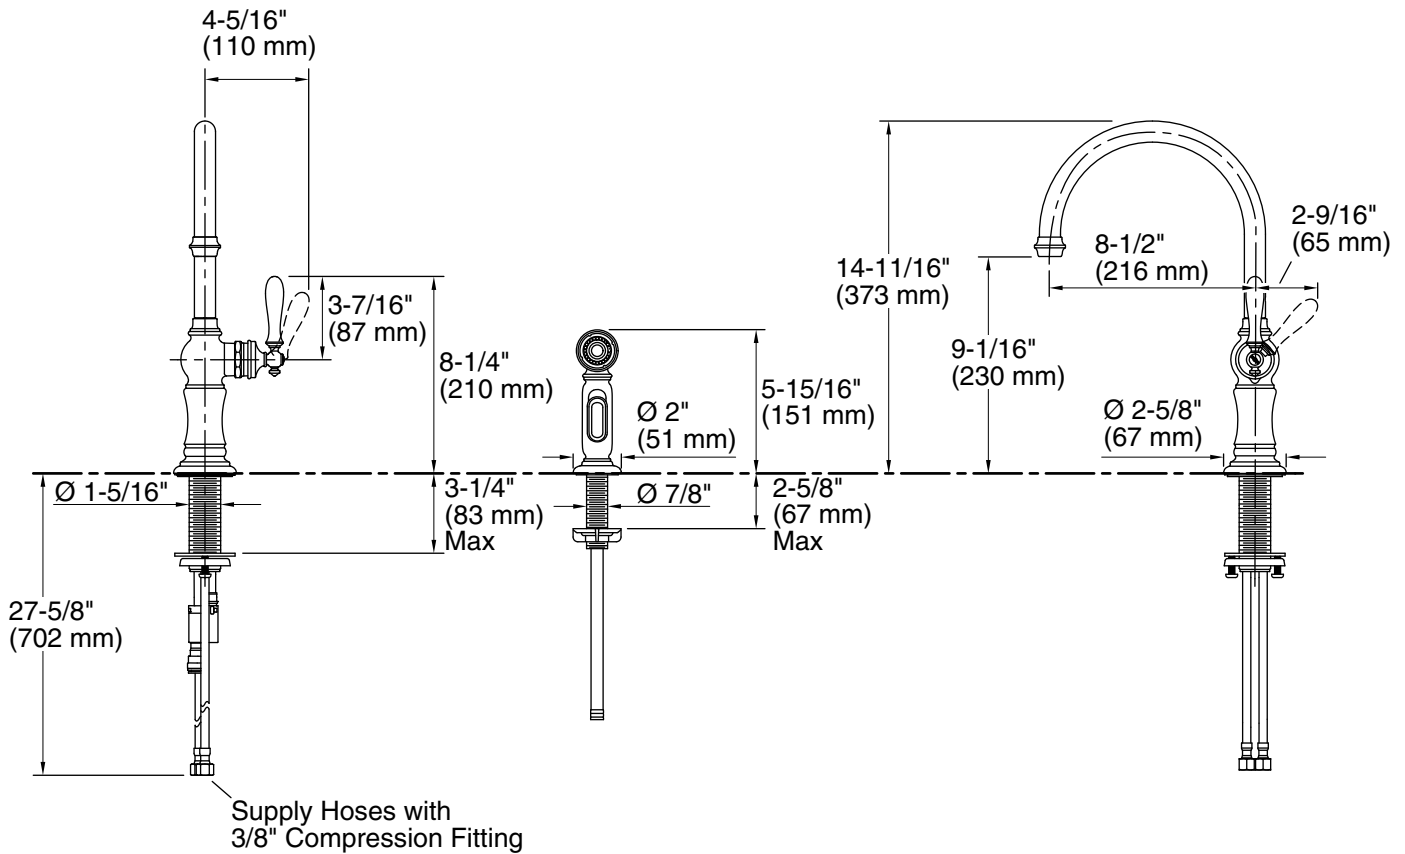

### Technical Information

All product dimensions are nominal.

#### Spout:

Spout reach: 8-1/2" (216 mm)