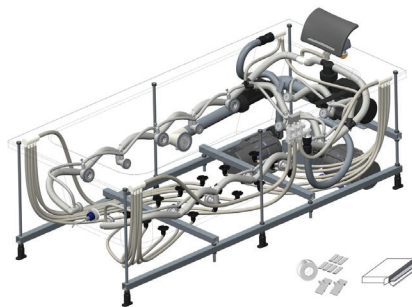

E5BD234L

Collection: EVOK

Finish*:

00 - White

Main features:

Features

- **DIMENSIONS:** 170 x 70 cm
- **MATERIAL:** Acrylic
- **VOLUME:** 197/127
- **MESSAGES TYPE:** Silence, Tonic, Relax and Wave: 4 invigorating or relaxing massage programmes to choose from
- **INJECTORS:** 18 invisible injectors: Performance-driven patented technology offering easy care and comfort.
- **VERSION:** Left
- Backlit keypad, 6 buttons: discrete and easy to use, one button = one massage programme
- **WEIGHT:** 73 kg
- **INSTALLATION TYPE:** Drop-in
- **MESSAGES:** 101
- **JETS:** 6 rotating side jets, 4 back mini-jets, 2 foot mini-jets, 4 side mini-jets: Flush fit for a discrete, clean look.
- **WHIRLPOOL BATH TYPE:** Rectangle baths
- Waterfall headrest for targeted neck action
- 1 high-luminosity LED spotlight

Installation benefits

- **EASY INSTALLATION:** Thanks to the self-supporting frame

Required products

- E70174: Pop-up waste

Technical drawing

Product Specification: Excellence system, bath 170 cm. E5BD234L. Collection: EVOK. DIMENSIONS: 170 x 70 cm. WEIGHT: 73 kg. MATERIAL: Acrylic. INSTALLATION TYPE: Drop-in. VOLUME: 197/127. MESSAGES: 101. MESSAGES TYPE: Silence, Tonic, Relax and Wave: 4 invigorating or relaxing massage programmes to choose from. JETS: 6 rotating side jets, 4 back mini-jets, 2 foot mini-jets, 4 side mini-jets: Flush fit for a discrete, clean look.. INJECTORS: 18 invisible injectors: Performance-driven patented technology offering easy care and comfort.. WHIRLPOOL BATH TYPE: Rectangle baths. VERSION: Left. Waterfall headrest for targeted neck action. Backlit keypad, 6 buttons: discrete and easy to use, one button = one massage programme. 1 high-luminosity LED spotlight.