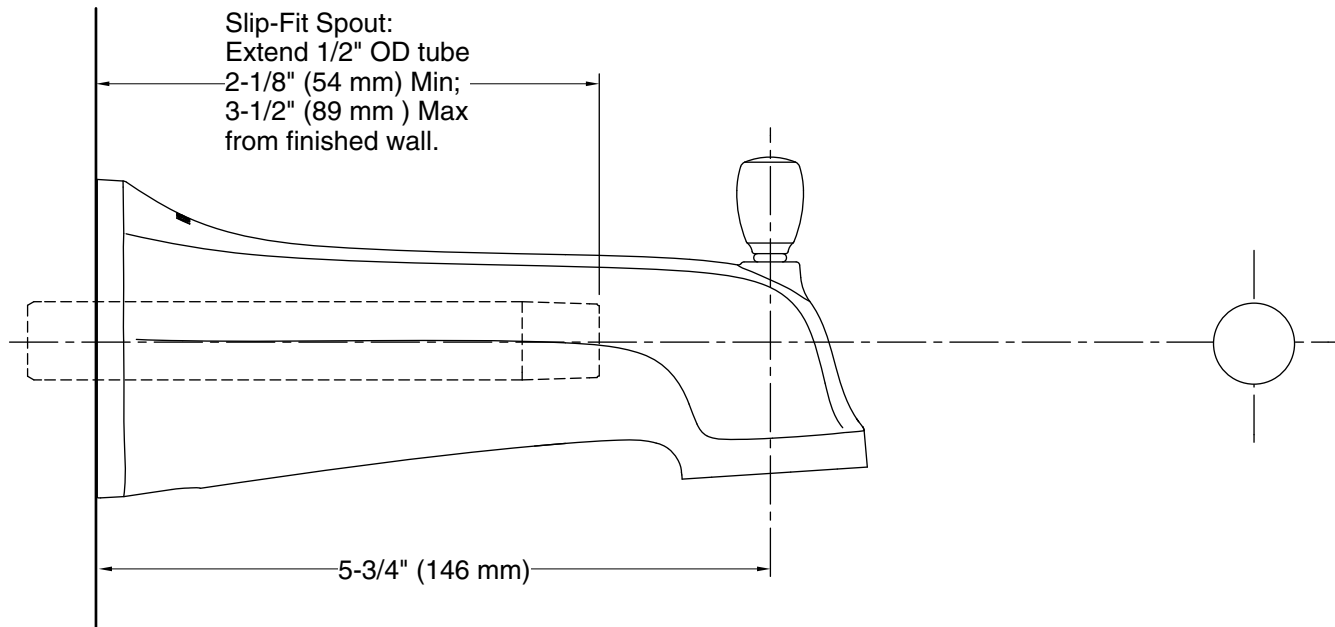

Technical Information

All product dimensions are nominal.

Drain included: No

Notes

Install this product according to the installation guide.

Install straight pipe or tube drop of 7" (178 mm) to 18" (457 mm) with single elbow between valve and wall-mount spout.