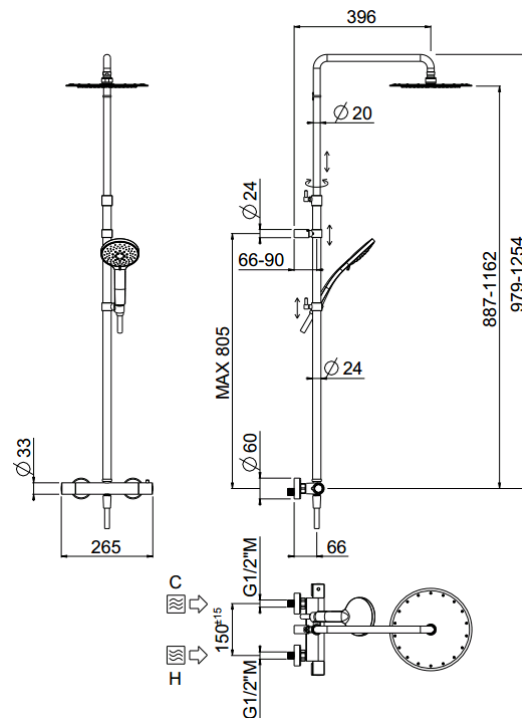

Rigoletto telescopic

Rigoletto telescopic, MySlim shower head
00-1953-N-CR

TECHNICAL INFORMATION

Bridge telescopic shower column including exposed thermostatic mixer with diverter and brass handles, turning bar with adjustable mounting. Round ultra-thin shower head, Ø220, non-liming in stainless steel. 3 jets non-liming shower in ABS. Smooth double anti-torsion PVC flexible hose, cm 150. CHROME

Flow rate:
x rubinetto

PICTURE

SPARE PARTS

ORIC031
T°

ORIC032
2 vie / ways

FEATURES

rain jet

central jet

side jet

double anti-torsion

adjustable
telescopic shower
column

TECHNICAL DRAWING

FINISHINGS