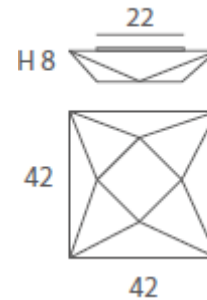

REF.
20007/42

PLAFÓN / SURFACE LIGHT
IP20

MATERIAL
Metal y tela elástica /
Metal & stretching fabric

ACABADO / FINISH
Blanco óptico / Optical white

INSTALACIÓN / INSTALLATION
- E27 LED 2x10W Ø6cm

- PCB-LED 20W 700mA
Cálida / Warm 3000K 1180lm
Neutra / Neutral 4000K 1235lm

*(bombillas no incluidas / lamps not included)

Ⓥ dim 1-10V   Ⓞ dim DALI   Ⓟ dim PUSH   Ⓡ REMOTE

* Archivos 3D y ficheros fotométricos disponibles en web / 3D and photometric files available on the web