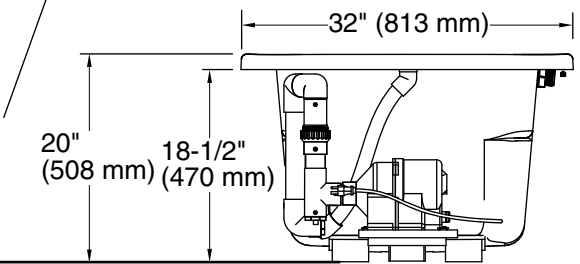

No change in measurements if connected with drain illustrated. (K-7161-AF)

Blower Motor Access
18" (457 mm) W x
15" (381 mm) H

Required Electrical Service

One circuit required, protected with Class A Ground-Fault Circuit-Interrupter (GFCI). Outside North America, this device may be known as a Residual Current Device (RCD).

Blower: 120 V, 15 A, 60 Hz

Technical Information

All product dimensions are nominal.

Installation:	Drop-in
Drain location:	End
Basin area, bottom:	42" x 20" (1067 mm x 508 mm)
Basin area, top:	51" x 24" (1295 mm x 610 mm)
Weight:	84 lbs (38.1 kg)
Minimum floor load:	47 lbs/ft ² (229.5 kg/m ²)
Water depth:	14" (356 mm)
Water capacity:	60 gal (227.1 L)
Cutout:	Drop-in, 58" x 30" (1473 mm x 762 mm)
Electrical component rating:	Blower: 120 V, 10 A, 60 Hz
Minimum flat for door:	2-1/2" (64 mm)