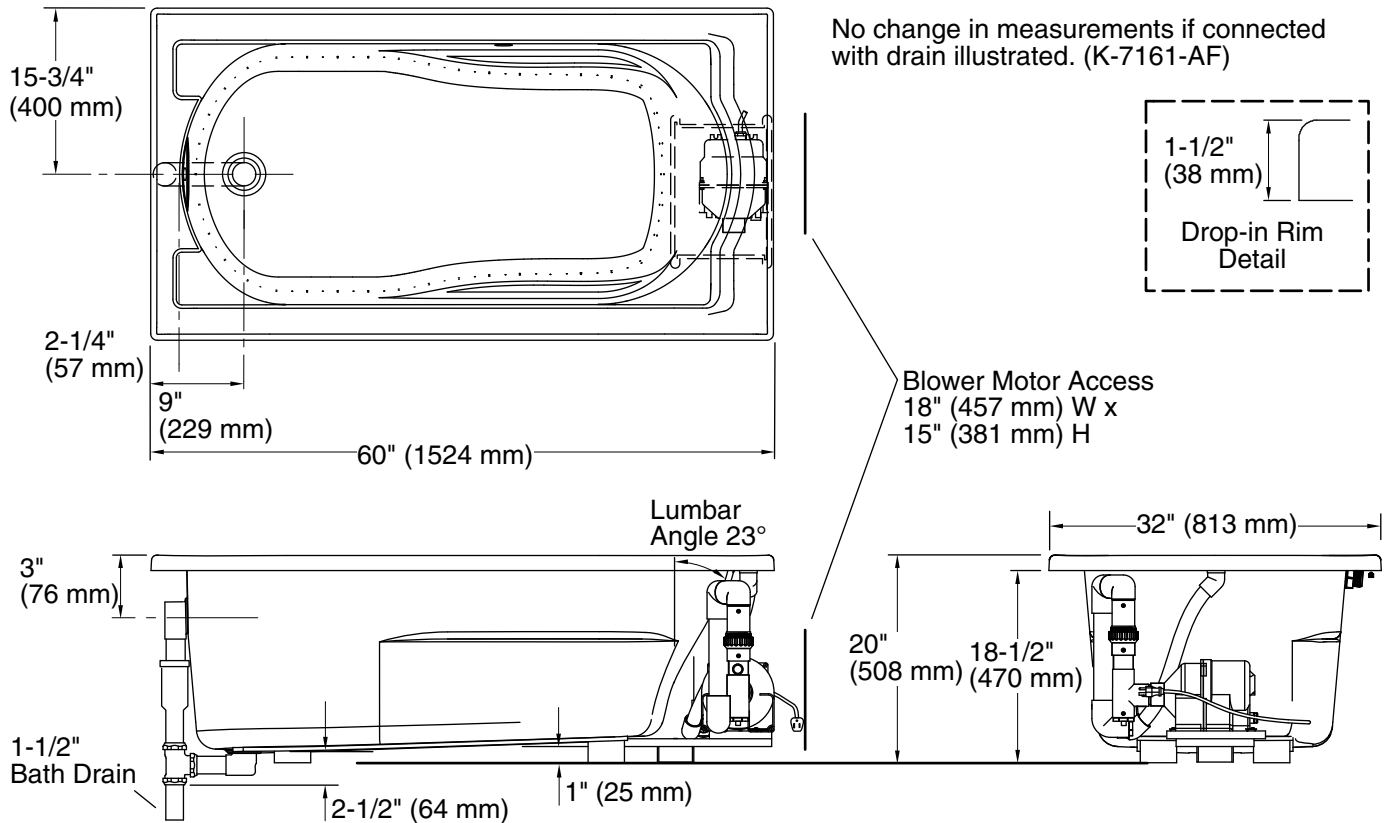

No change in measurements if connected with drain illustrated. (K-7161-AF)

Blower Motor Access
18" (457 mm) W x
15" (381 mm) H

Required Electrical Service

One circuit required, protected with Class A Ground-Fault Circuit-Interrupter (GFCI). Outside North America, this device may be known as a Residual Current Device (RCD).

Blower: 120 V, 15 A, 60 Hz

Technical Information

All product dimensions are nominal.

Installation:	Drop-in
Drain location:	End
Basin area, bottom:	42" x 20" (1067 mm x 508 mm)
Basin area, top:	51" x 24" (1295 mm x 610 mm)
Weight:	84 lbs (38.1 kg)
Minimum floor load:	47 lbs/ft ² (229.5 kg/m ²)
Water depth:	14" (356 mm)
Water capacity:	60 gal (227.1 L)
Cutout:	Drop-in, 58" x 30" (1473 mm x 762 mm)
Electrical component rating:	Blower: 120 V, 10 A, 60 Hz
Minimum flat for door:	2-1/2" (64 mm)

Notes

Measure your actual product for rough-in details. Install this product according to the installation instructions.

The hot water supply should be 70% of the capacity of the bath or greater. Installations will vary.