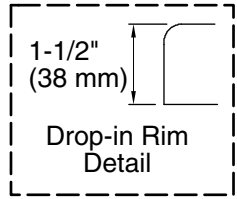

No change in measurements if connected with drain illustrated. (K-7161-AF)

Blower Motor Access
18" (457 mm) W x
15" (381 mm) H

Required Electrical Service

One circuit required, protected with Class A Ground-Fault Circuit-Interrupter (GFCI). Outside North America, this device may be known as a Residual Current Device (RCD).

Blower: 120 V, 15 A, 60 Hz

Technical Information

All product dimensions are nominal.

Installation:	Drop-in
Drain location:	End
Basin area, bottom:	42" x 20" (1067 mm x 508 mm)
Basin area, top:	51" x 24" (1295 mm x 610 mm)
Weight:	84 lbs (38.1 kg)
Minimum floor load:	47 lbs/ft ² (229.5 kg/m ²)
Water depth:	14" (356 mm)
Water capacity:	60 gal (227.1 L)
Cutout:	Drop-in, 58" x 30" (1473 mm x 762 mm)
Electrical component rating:	Blower: 120 V, 10 A, 60 Hz
Minimum flat for door:	2-1/2" (64 mm)