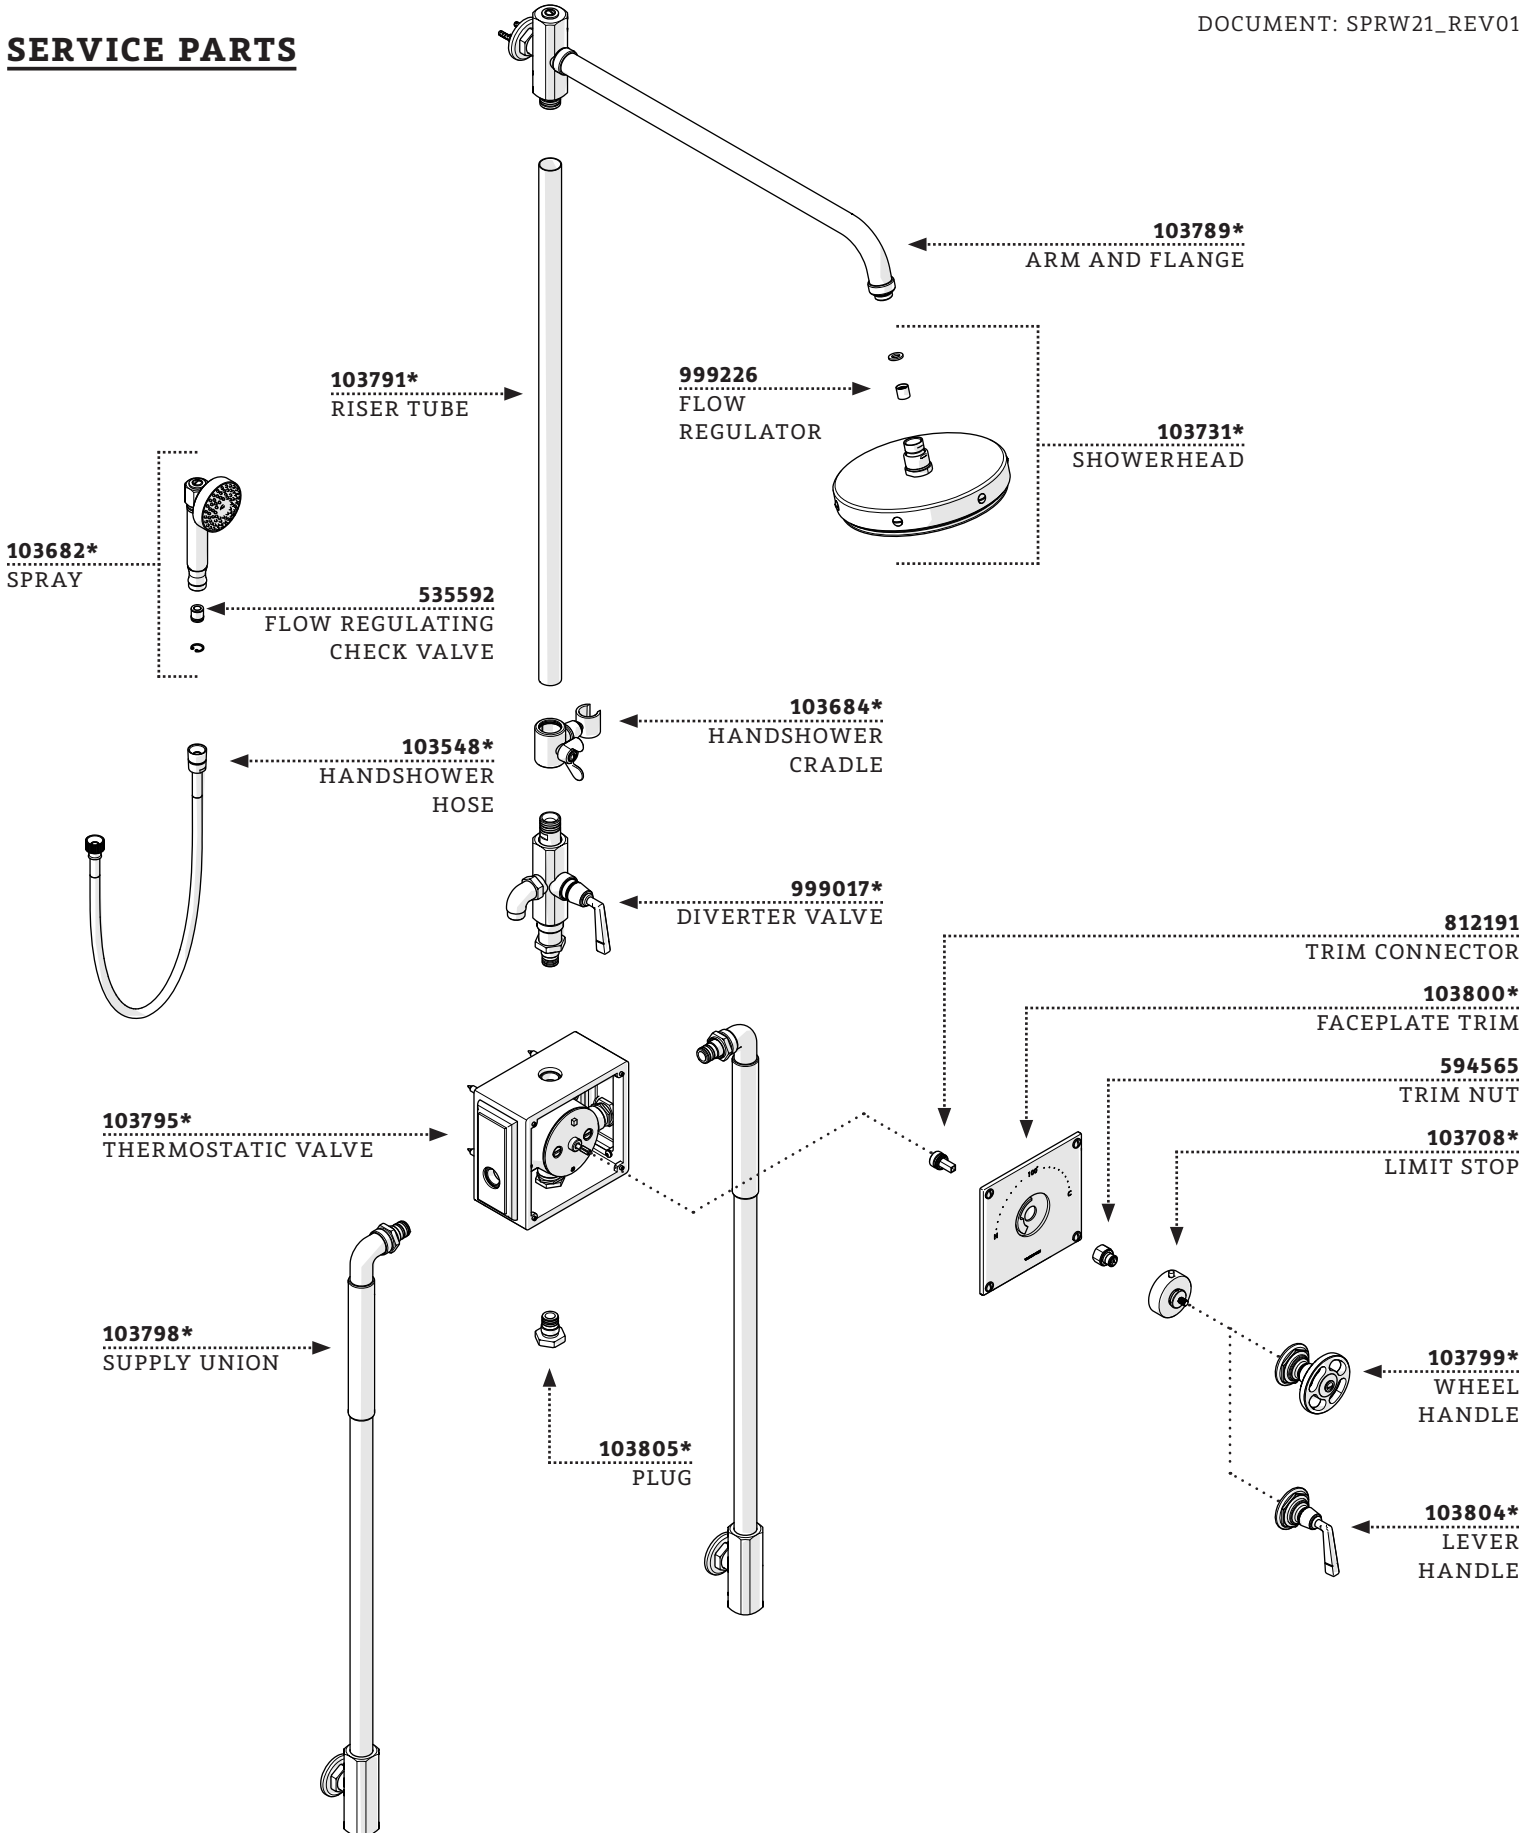

ESTB. 1978

WATERWORKS

SERVICE PARTS

STYLES: RWXS61, RWXS71

*FINISH/COLOR MUST BE SPECIFIED WHEN ORDERING
++SUPPLIED AS A PAIR

DOCUMENT: SPRW21_REV01

ESTB. 1978

WATERWORKS

SERVICE PARTS

STYLES: RWXS61, RWXS71

*FINISH/COLOR MUST BE SPECIFIED WHEN ORDERING
++SUPPLIED AS A PAIR

DOCUMENT: SPRW21_REV01

ESTB. 1978

WATERWORKS

SERVICE PARTS

STYLES: RWXS61, RWXS71

*FINISH/COLOR MUST BE SPECIFIED WHEN ORDERING
++SUPPLIED AS A PAIR

DOCUMENT: SPRW21_REV01

ESTB. 1978

WATERWORKS

SERVICE PARTS

STYLES: RWXS61, RWXS71

*FINISH/COLOR MUST BE SPECIFIED WHEN ORDERING
++SUPPLIED AS A PAIR

DOCUMENT: SPRW21_REV01

ESTB. 1978

WATERWORKS

SERVICE PARTS

STYLES: RWXS61, RWXS71

*FINISH/COLOR MUST BE SPECIFIED WHEN ORDERING
++SUPPLIED AS A PAIR

DOCUMENT: SPRW21_REV01

ESTB. 1978