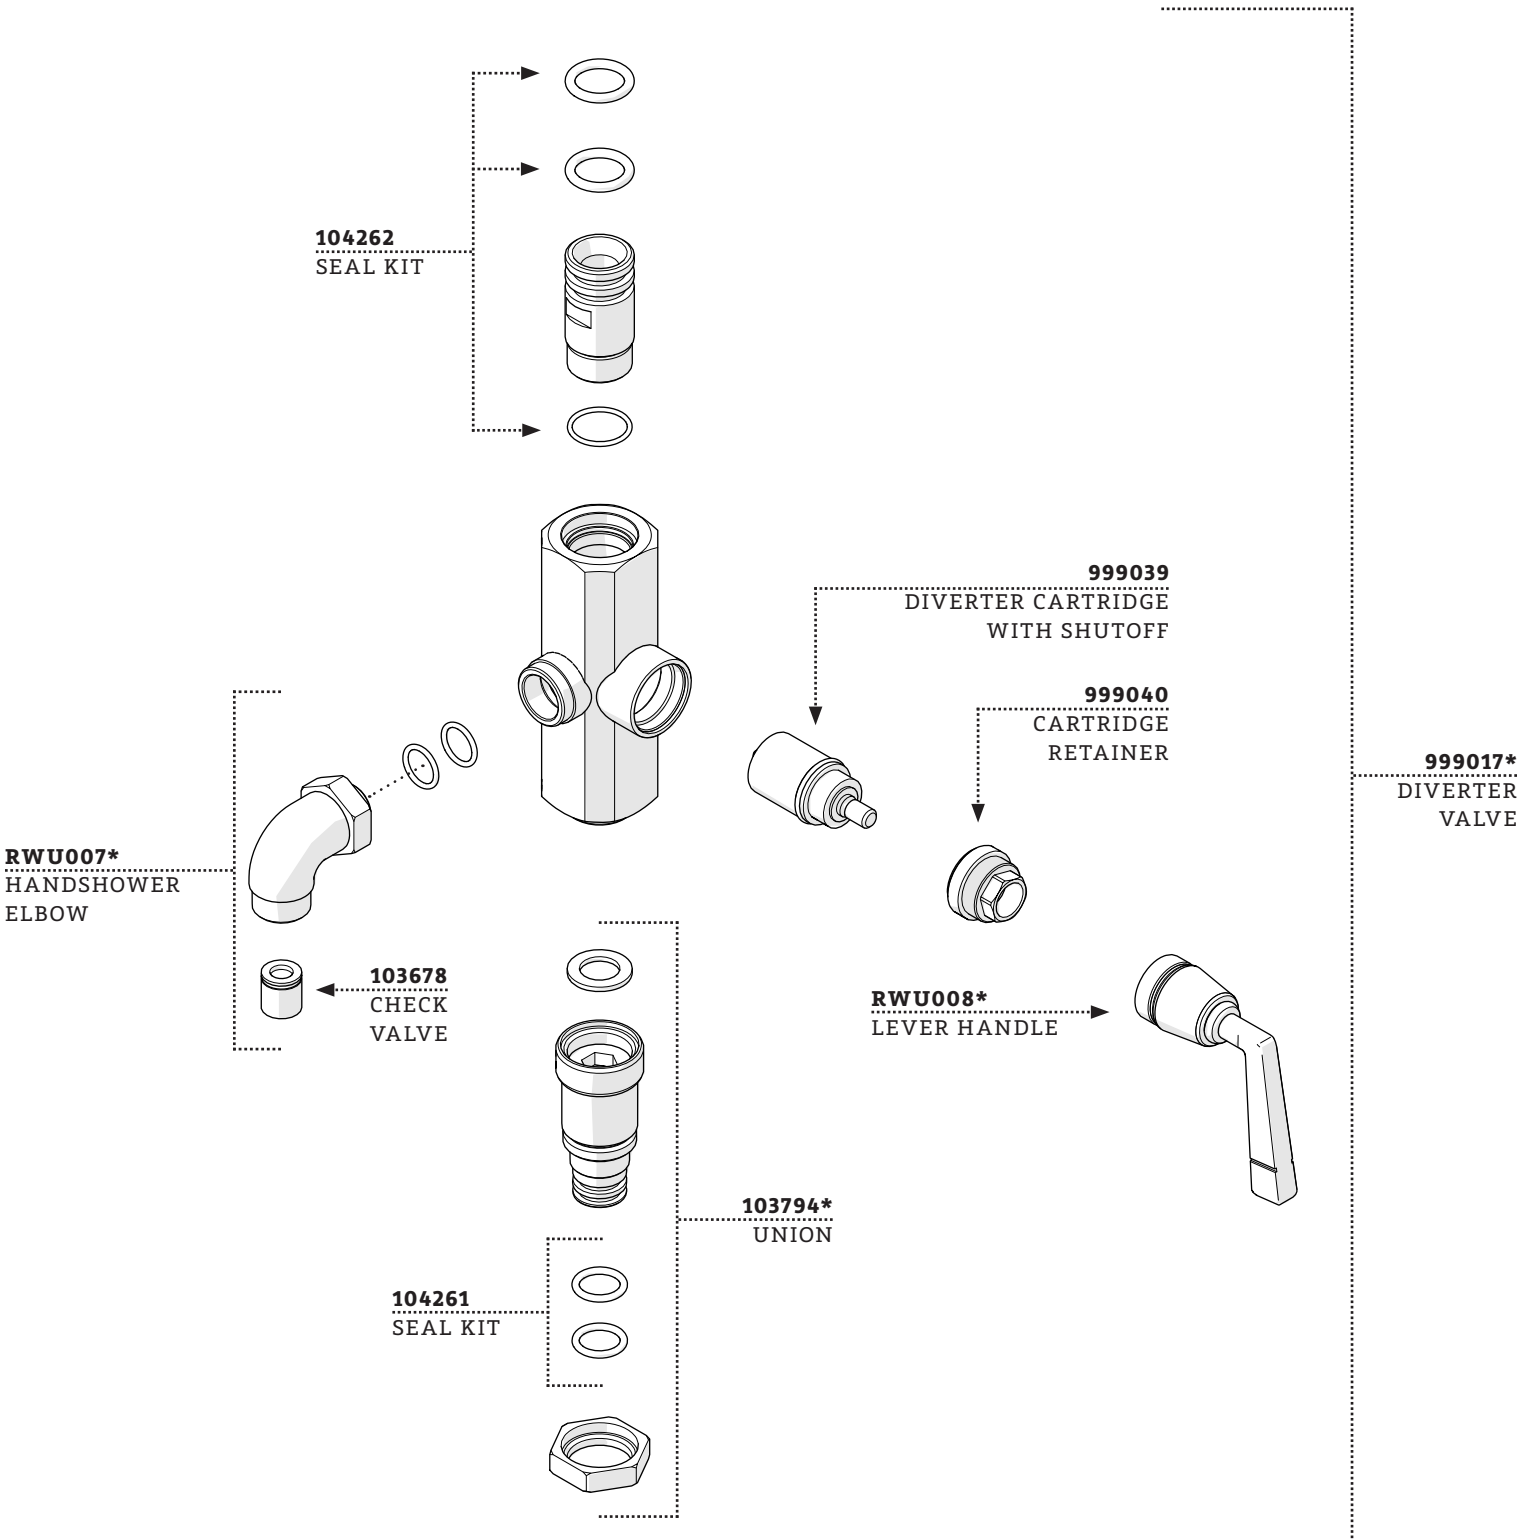

SERVICE PARTS

STYLES: RWXS61, RWXS71

*FINISH/COLOR MUST BE SPECIFIED WHEN ORDERING
++SUPPLIED AS A PAIR

DOCUMENT: SPRW21_REV01

ESTB. 1978

WATERWORKS

SERVICE PARTS

STYLES: RWXS61, RWXS71

*FINISH/COLOR MUST BE SPECIFIED WHEN ORDERING
++SUPPLIED AS A PAIR

DOCUMENT: SPRW21_REV01

ESTB. 1978

WATERWORKS

SERVICE PARTS

STYLES: RWXS61, RWXS71

*FINISH/COLOR MUST BE SPECIFIED WHEN ORDERING
++SUPPLIED AS A PAIR

DOCUMENT: SPRW21_REV01

ESTB. 1978

WATERWORKS

SERVICE PARTS

STYLES: RWXS61, RWXS71

*FINISH/COLOR MUST BE SPECIFIED WHEN ORDERING
++SUPPLIED AS A PAIR

DOCUMENT: SPRW21_REV01

ESTB. 1978

WATERWORKS

SERVICE PARTS

STYLES: RWXS61, RWXS71

*FINISH/COLOR MUST BE SPECIFIED WHEN ORDERING
++SUPPLIED AS A PAIR

DOCUMENT: SPRW21_REV01