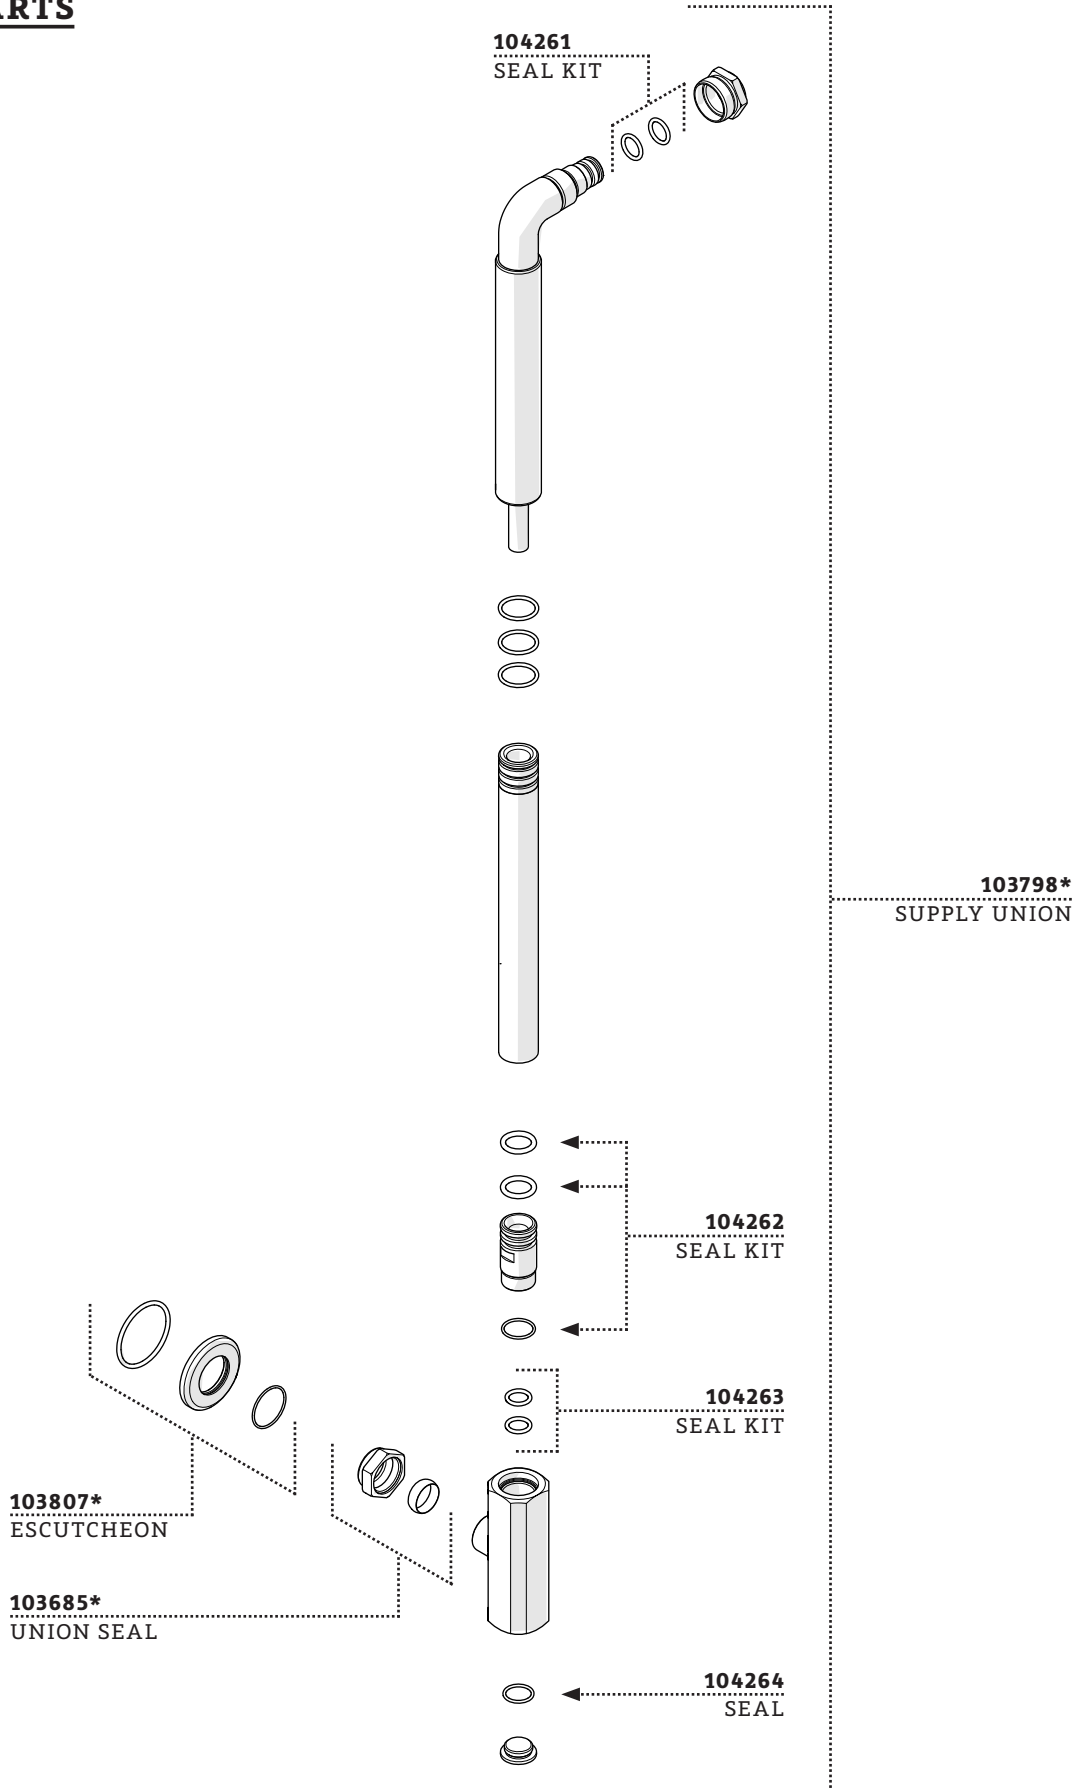

ESTB. 1978

WATERWORKS

SERVICE PARTS

STYLES: RWXS61, RWXS71

*FINISH/COLOR MUST BE SPECIFIED WHEN ORDERING
++SUPPLIED AS A PAIR

DOCUMENT: SPRW21_REV01

ESTB. 1978

WATERWORKS

*FINISH/COLOR MUST BE SPECIFIED WHEN ORDERING
++SUPPLIED AS A PAIR

DOCUMENT: SPRW21_REV01

ESTB. 1978

WATERWORKS

SERVICE PARTS

STYLES: RWXS61, RWXS71

*FINISH/COLOR MUST BE SPECIFIED WHEN ORDERING
++SUPPLIED AS A PAIR

DOCUMENT: SPRW21_REV01

ESTB. 1978

WATERWORKS

SERVICE PARTS

STYLES: RWXS61, RWXS71

*FINISH/COLOR MUST BE SPECIFIED WHEN ORDERING
++SUPPLIED AS A PAIR

DOCUMENT: SPRW21_REV01

ESTB. 1978

WATERWORKS

SERVICE PARTS

STYLES: RWXS61, RWXS71

*FINISH/COLOR MUST BE SPECIFIED WHEN ORDERING
++SUPPLIED AS A PAIR

DOCUMENT: SPRW21_REV01