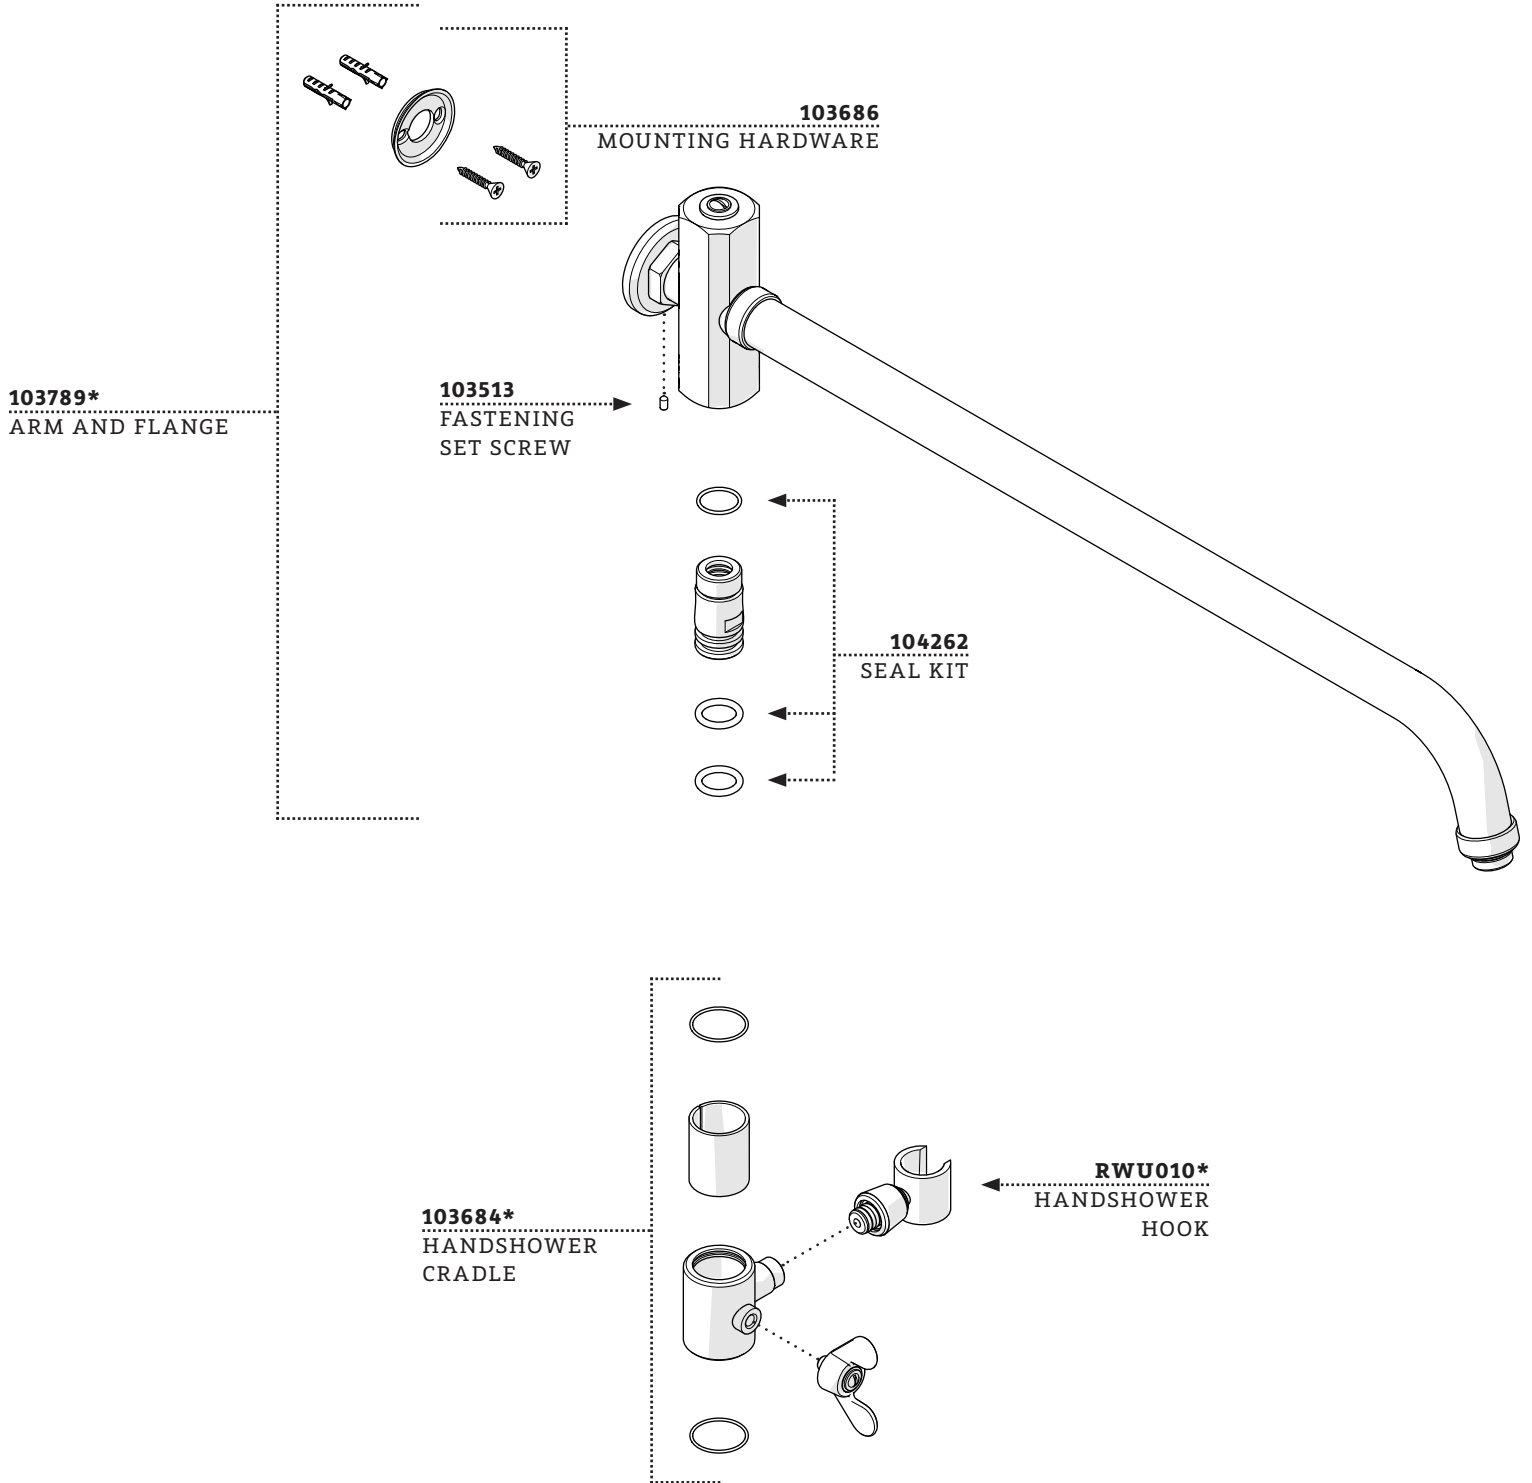

ESTB. 1978

WATERWORKS

SERVICE PARTS

STYLES: RWXS61, RWXS71

*FINISH/COLOR MUST BE SPECIFIED WHEN ORDERING
++SUPPLIED AS A PAIR

DOCUMENT: SPRW21_REV01

ESTB. 1978

WATERWORKS

SERVICE PARTS

STYLES: RWXS61, RWXS71

*FINISH/COLOR MUST BE SPECIFIED WHEN ORDERING
++SUPPLIED AS A PAIR

DOCUMENT: SPRW21_REV01

ESTB. 1978

WATERWORKS

SERVICE PARTS

STYLES: RWXS61, RWXS71

*FINISH/COLOR MUST BE SPECIFIED WHEN ORDERING
++SUPPLIED AS A PAIR

DOCUMENT: SPRW21_REV01

ESTB. 1978

WATERWORKS

SERVICE PARTS

STYLES: RWXS61, RWXS71

*FINISH/COLOR MUST BE SPECIFIED WHEN ORDERING
++SUPPLIED AS A PAIR