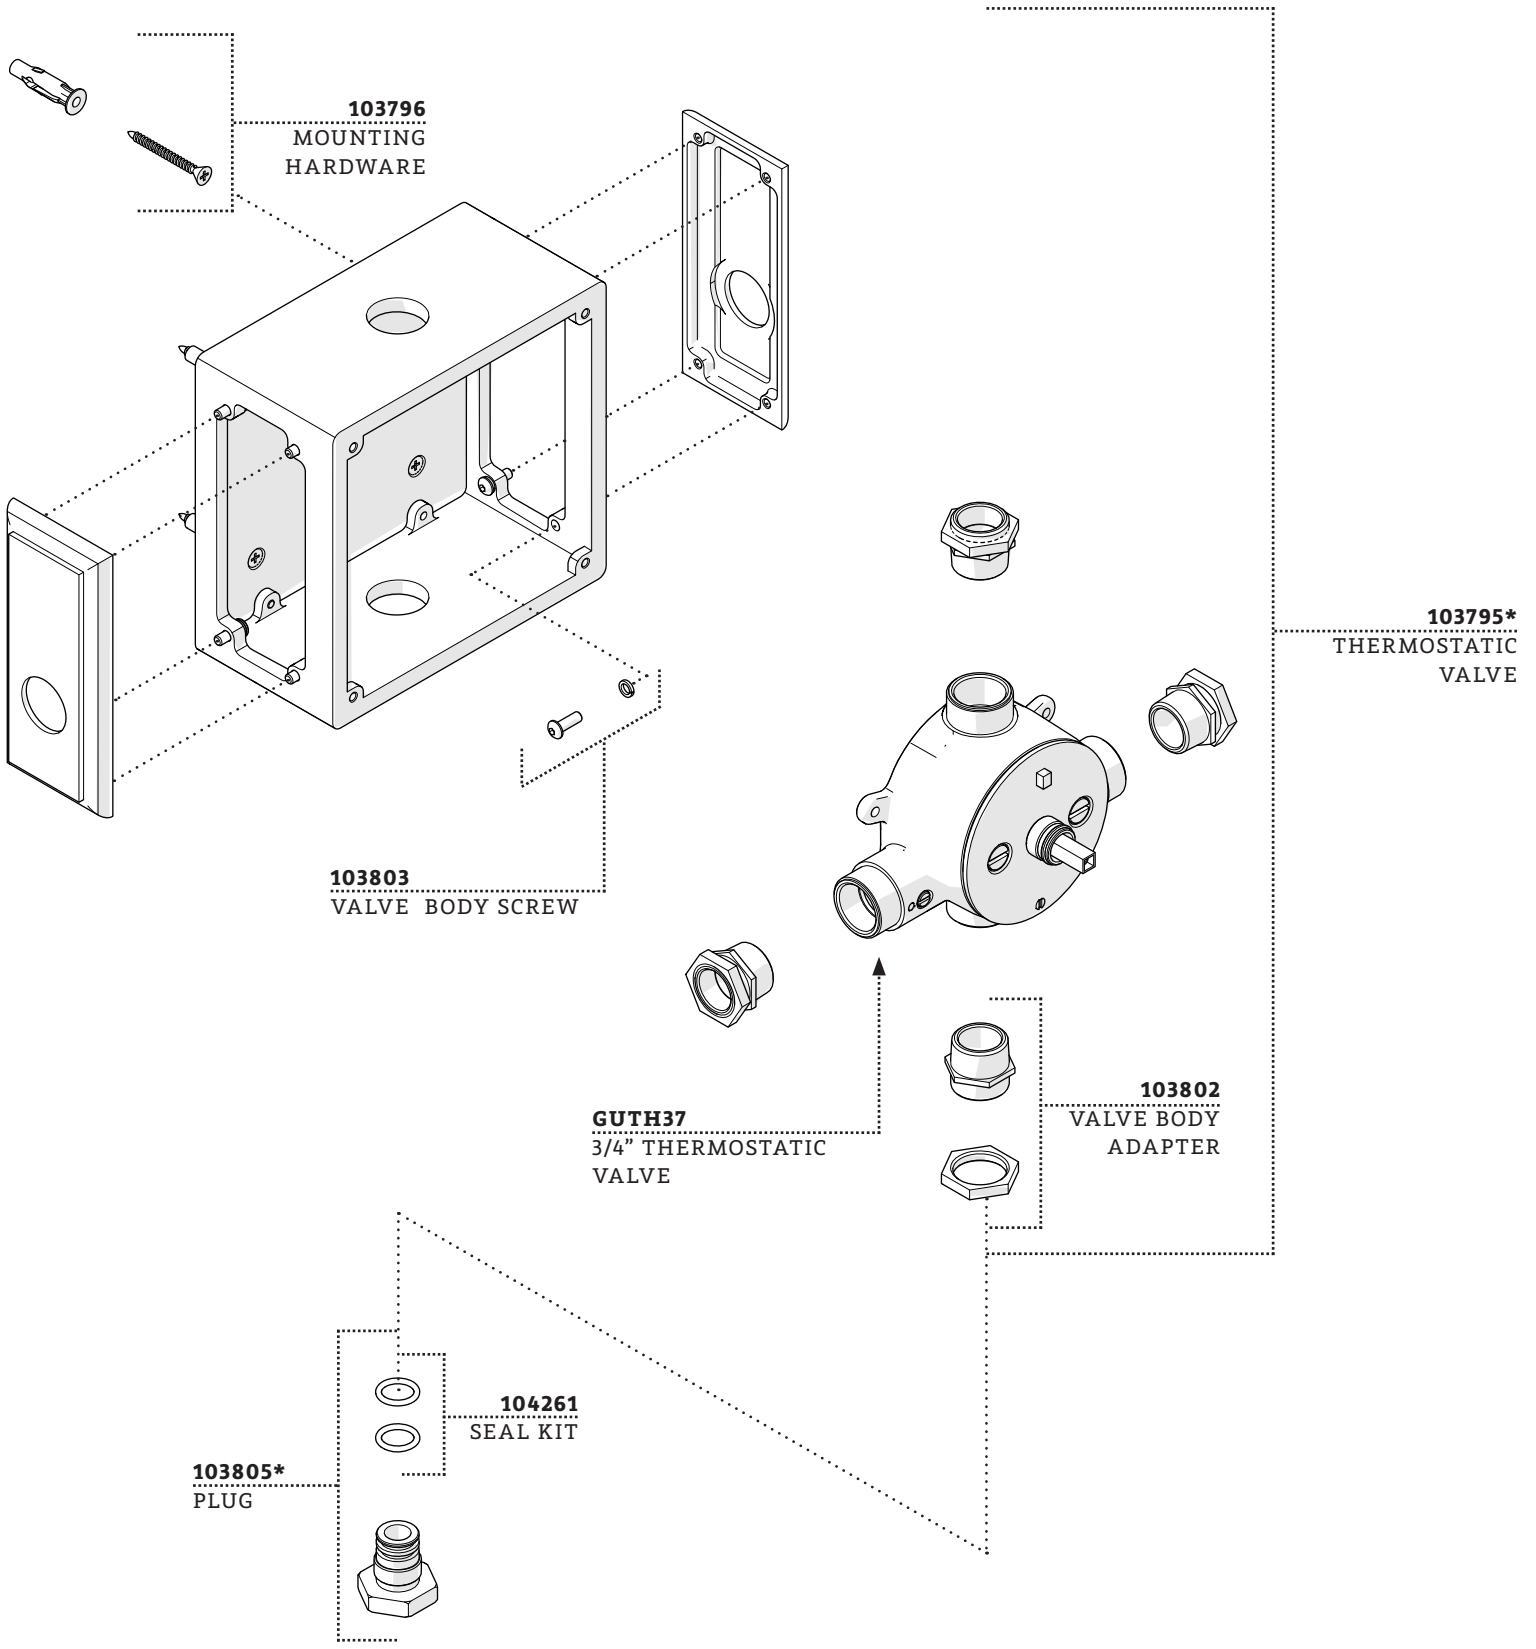

ESTB. 1978

WATERWORKS

SERVICE PARTS

STYLES: RWXS61, RWXS71

*FINISH/COLOR MUST BE SPECIFIED WHEN ORDERING
++SUPPLIED AS A PAIR

DOCUMENT: SPRW21_REV01