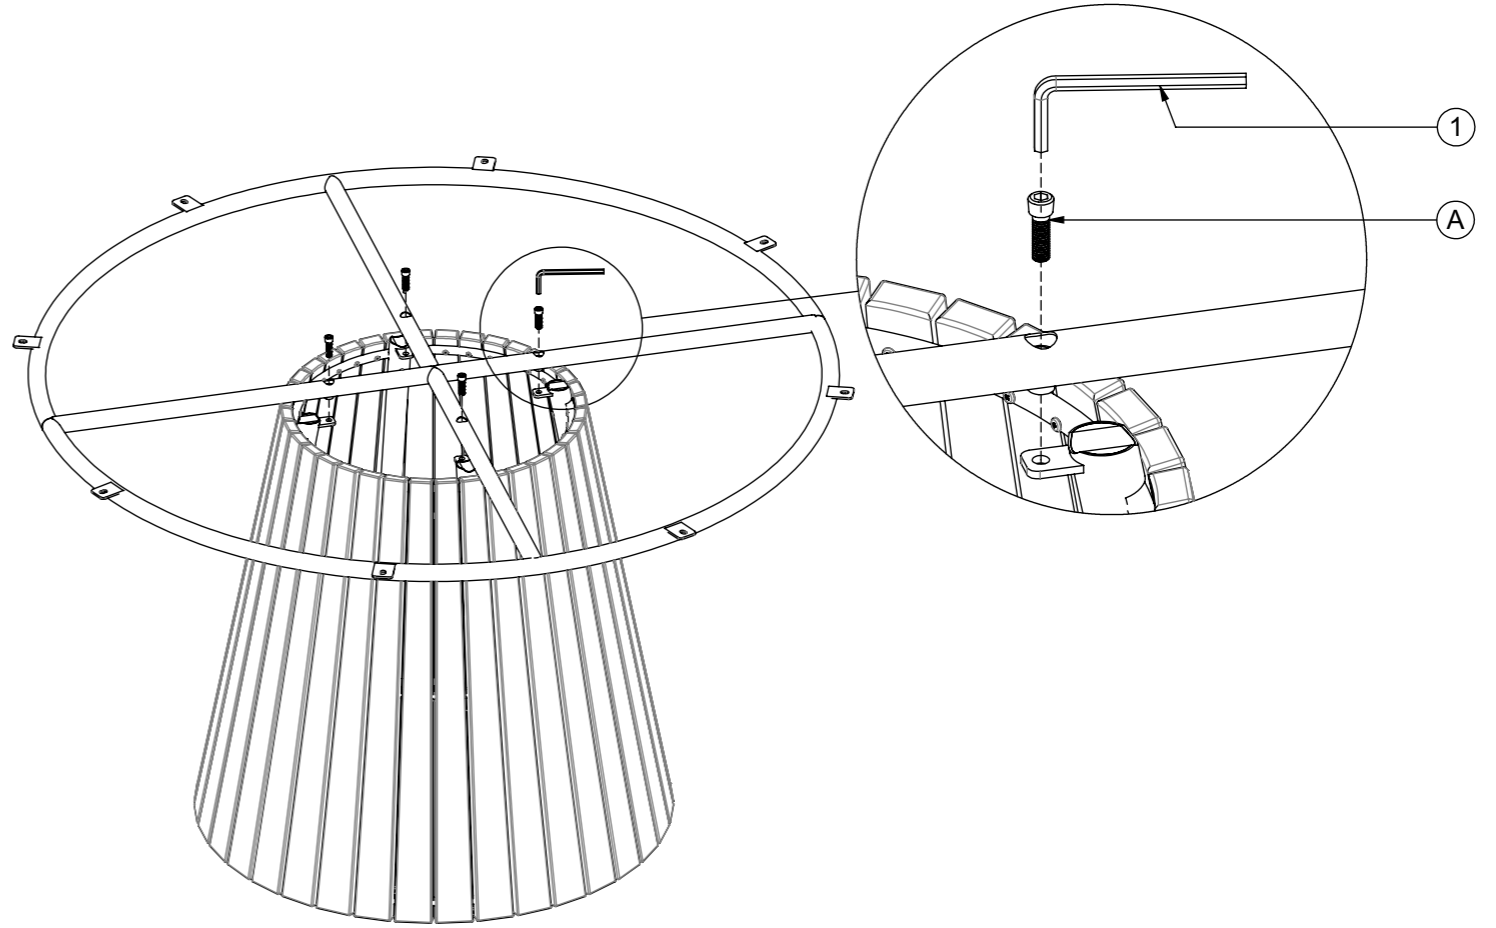

7560
Whirl 150cm Round Pedestal Table With Teak Top

1

A
x4

A
x4

B
x8

C
x8

2

B
x8