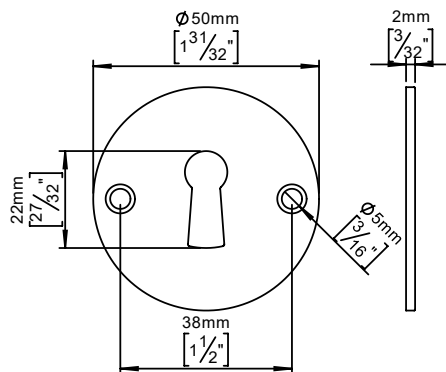

Key escutcheon - brass

Classic collection

Product Ø50mm, cc 38mm, solid rose.

Tender text Classic collection, key escutcheon, w/key hole, solid rose, cc 38mm in polished brass. 20-year warranty.

Product specification Dimensions: 50x50x2mm
Material: brass
Surface finish: polished
[20-year warranty \(5 years for coated items\)](#)