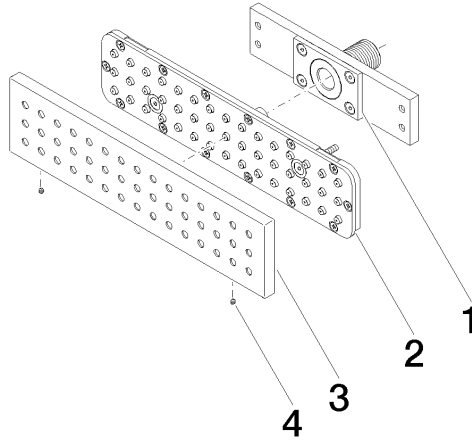

Required miscellaneous

- xGRID Installation track 555 mm - 12 360 970 90**

36 527 979

mm [inches]

Flow rate chart

Codes & Standards

DIN 4109

ISO 3822

WATER BAR Concealed body spray - Champagne (22kt Gold)

IMO

36 527 979

Spare parts list

Product version from 10/1/2023

No.	Item Number	Name	Quantity used	Delivery time
	90 11 02 137 00 90	connection	5	2