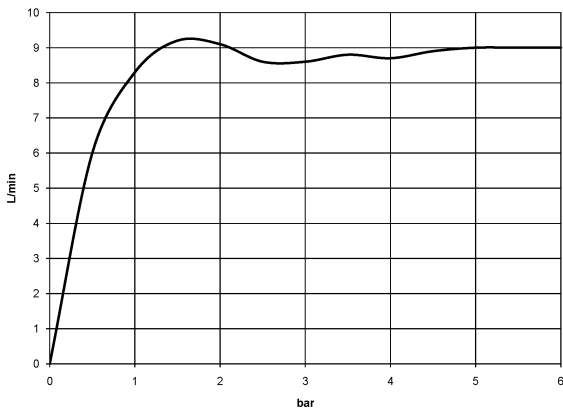

Required miscellaneous

- xGRID Installation track 555 mm - 12 360 970 90**

36 527 979

mm [inches]

Flow rate chart

Codes & Standards

DIN 4109

ISO 3822