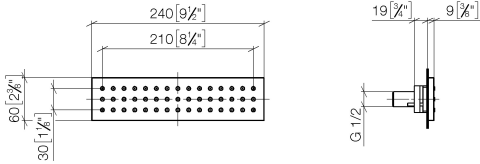

WATER BAR Concealed body spray - Champagne (22kt Gold)

IMO

36 527 979

- HORIZONTAL RAIN, max. flow rate 9 l/min (at 3 bar)
- with anti-scale system
- cover plate 240 x 60 mm
- 1/2" connection

Fits: IMO, LULU, MADISON, MEM, TARA, CL.1, LISSÉ, VAIA, META, CYO

Required miscellaneous

- Concealed wall installation box - 35 206 970 90**
- max. recess depth 173 mm
 - min. recess depth 100 mm

Recommended miscellaneous

- xGRID Attachment set for integrating in the dry wall construction - 12 340 970 90**

Required miscellaneous

- xGRID Installation track 555 mm - 12 360 970 90**

36 527 979

mm [inches]

Flow rate chart

Codes & Standards

DIN 4109

ISO 3822